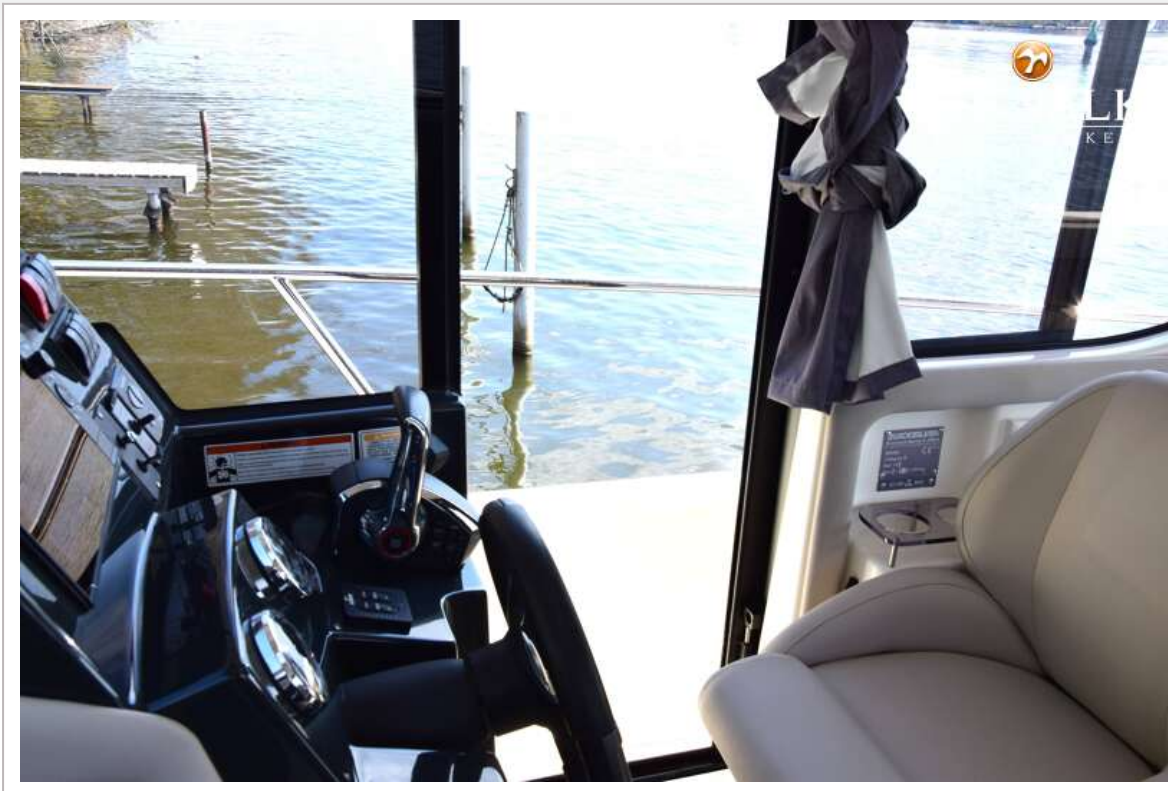

QUICKSILVER ACTIV 905 WEEKEND