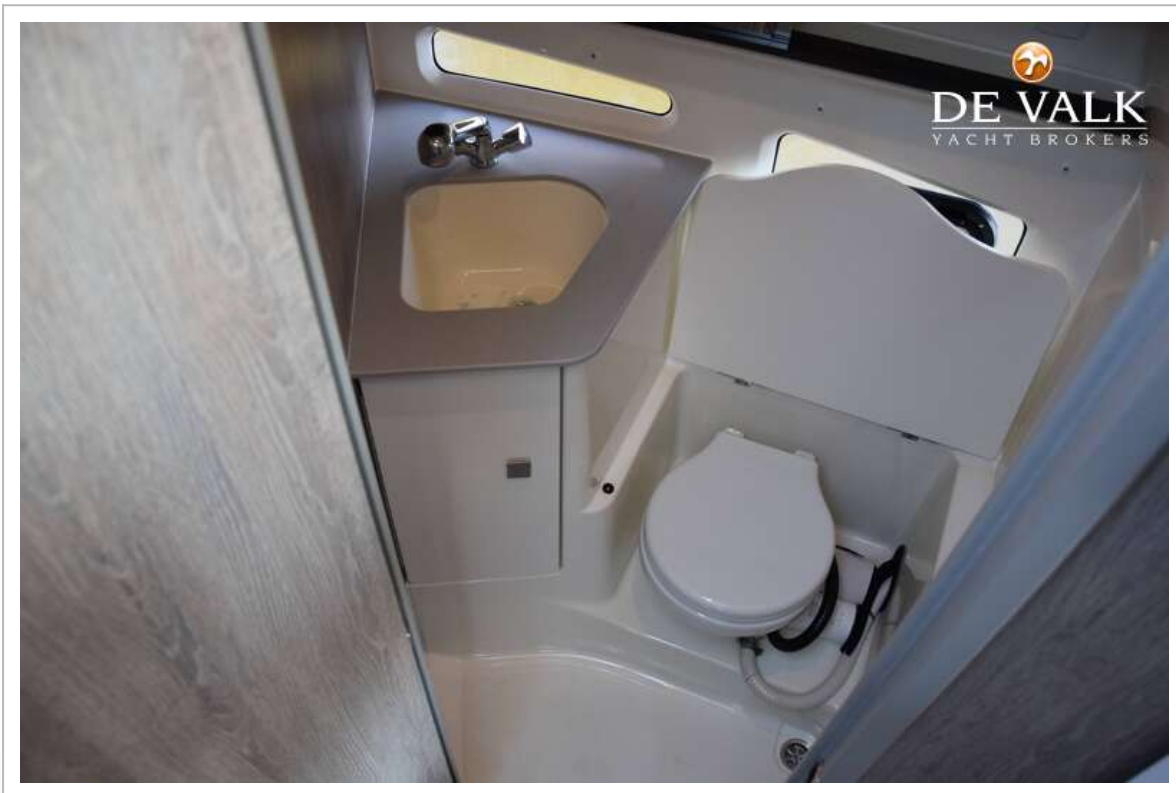

QUICKSILVER ACTIV 905 WEEKEND