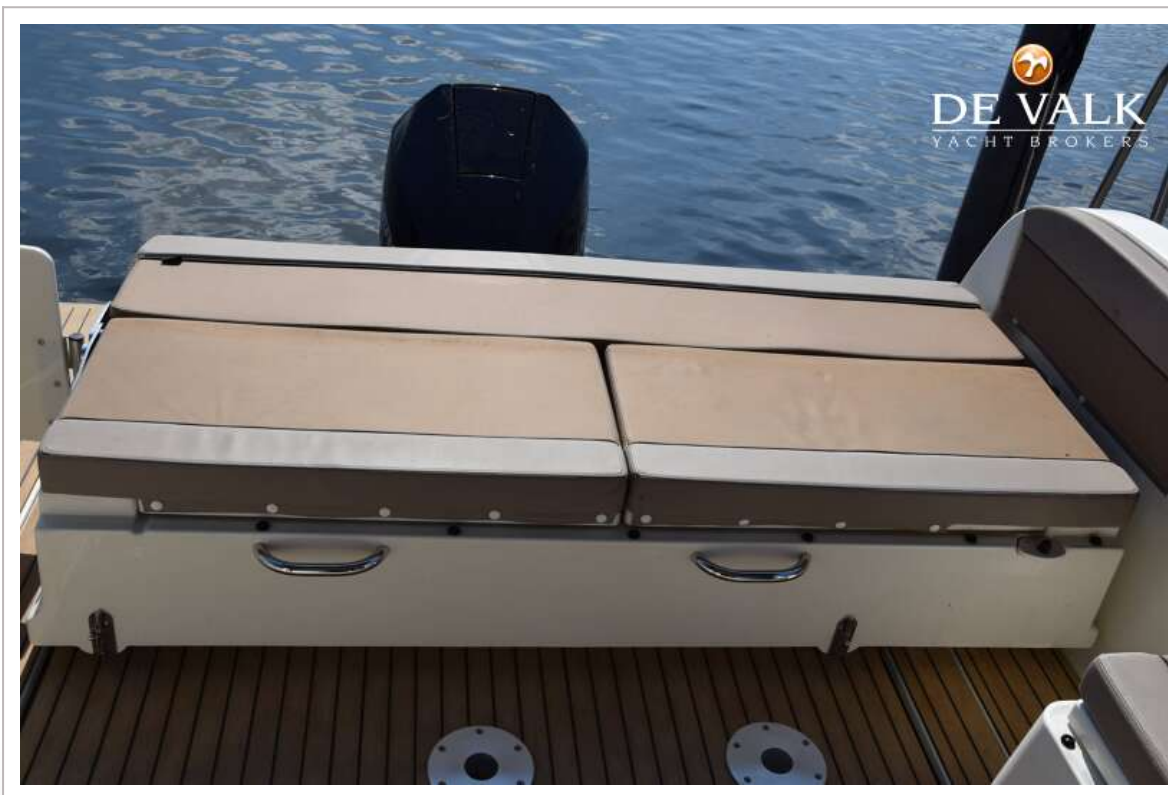

QUICKSILVER ACTIV 905 WEEKEND