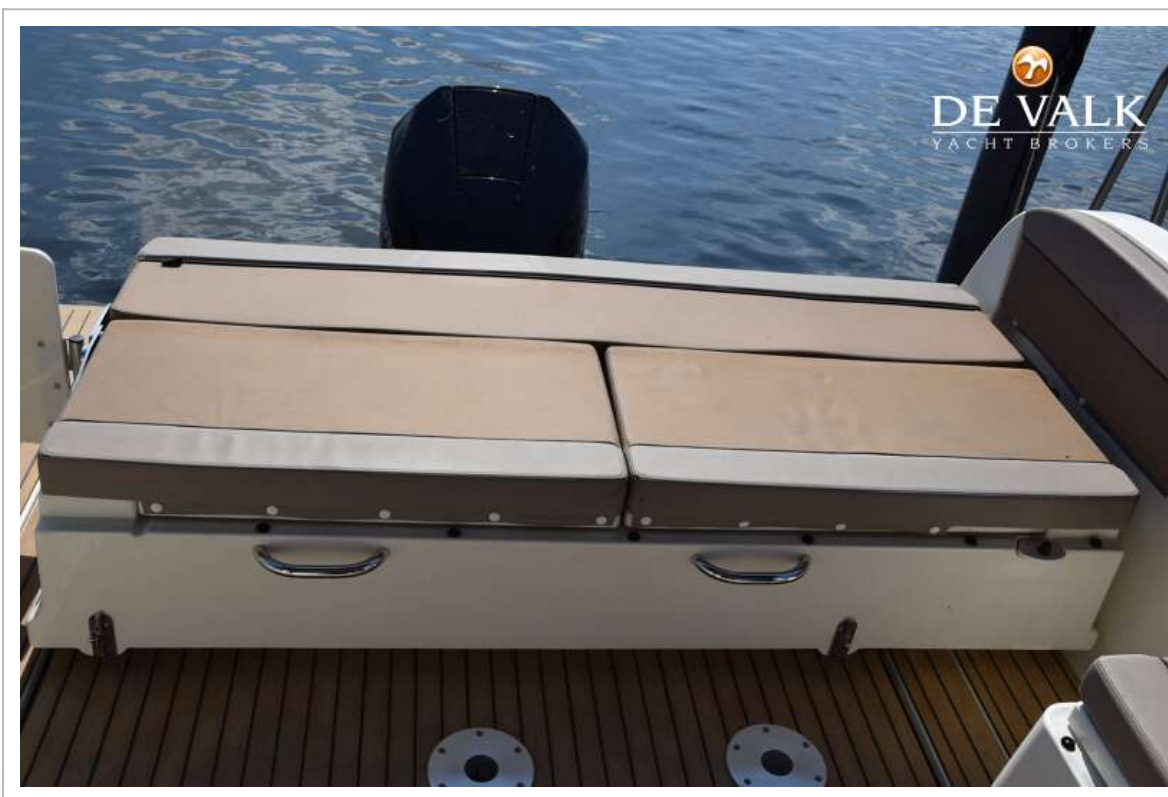

QUICKSILVER ACTIV 905 WEEKEND