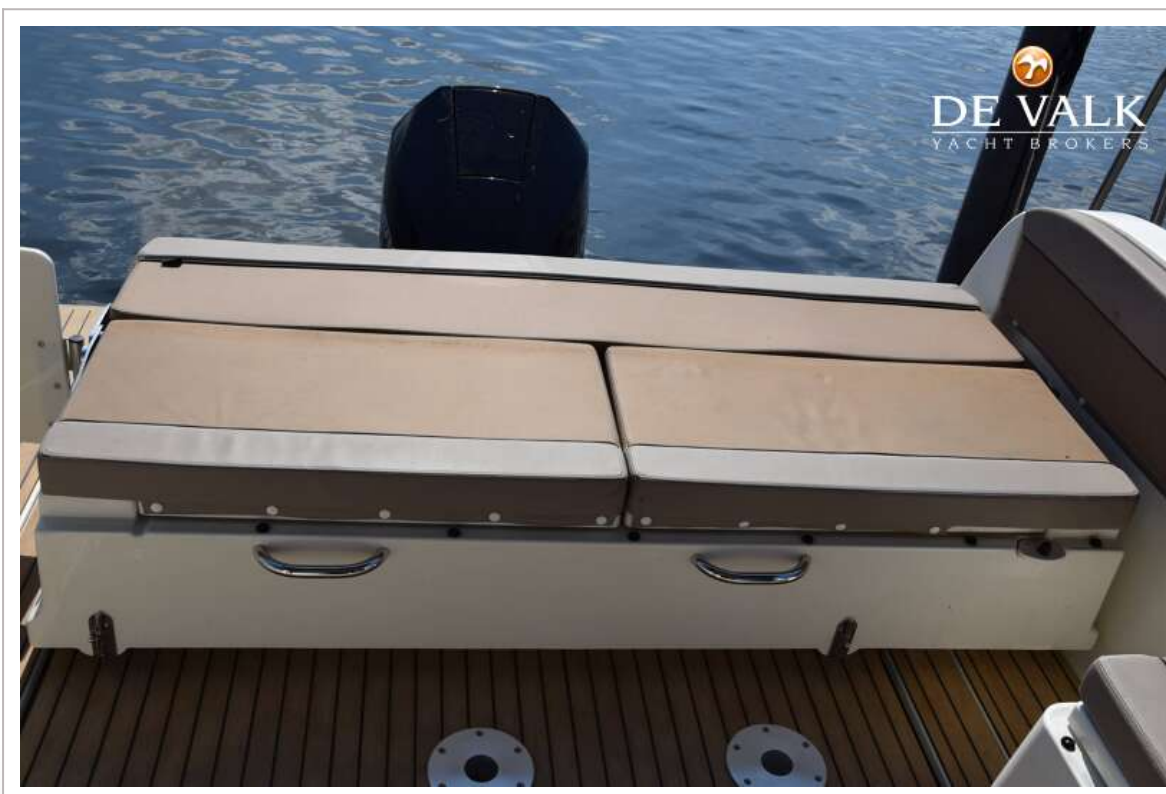

QUICKSILVER ACTIV 905 WEEKEND