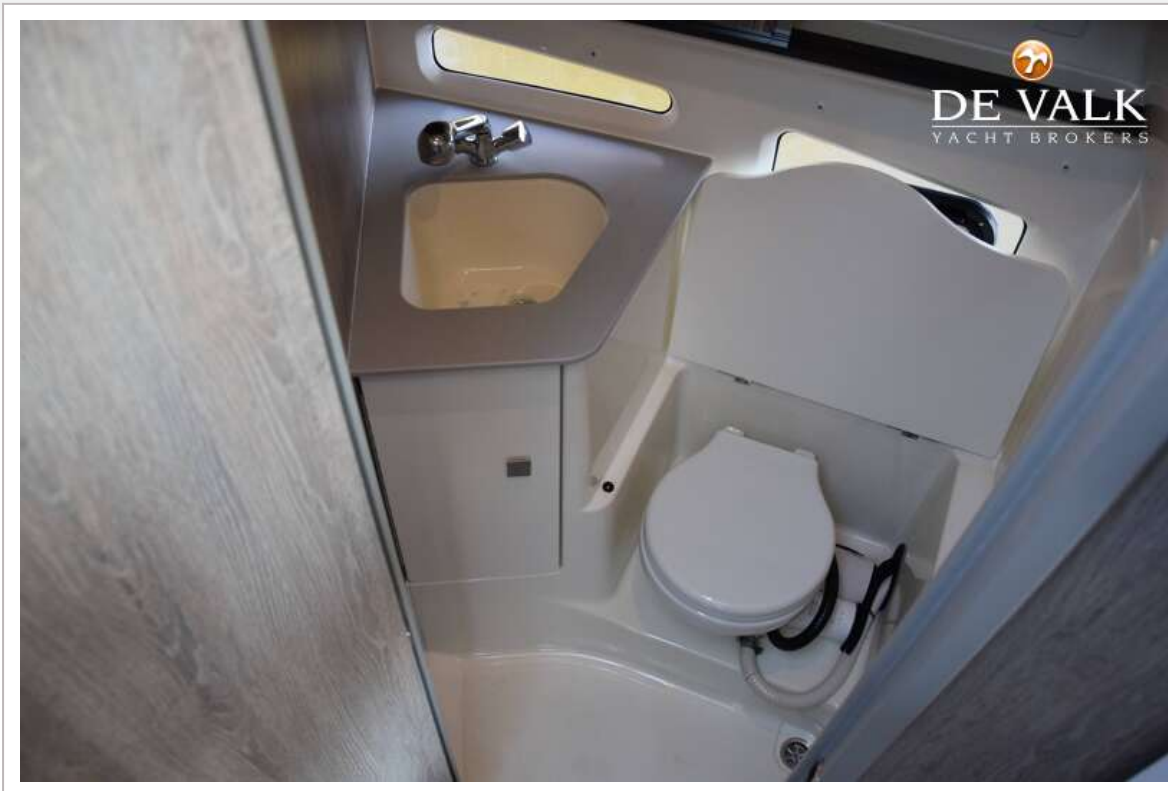

QUICKSILVER ACTIV 905 WEEKEND