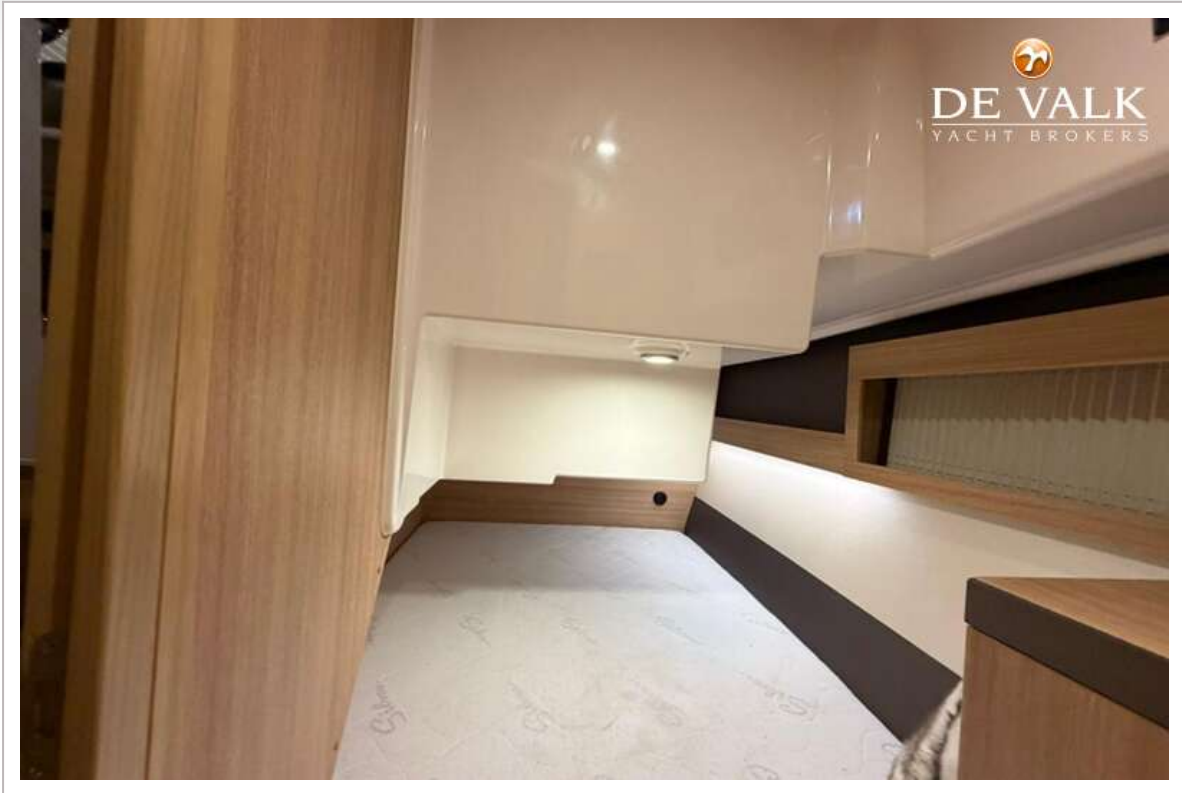

NORTHMAN 1200