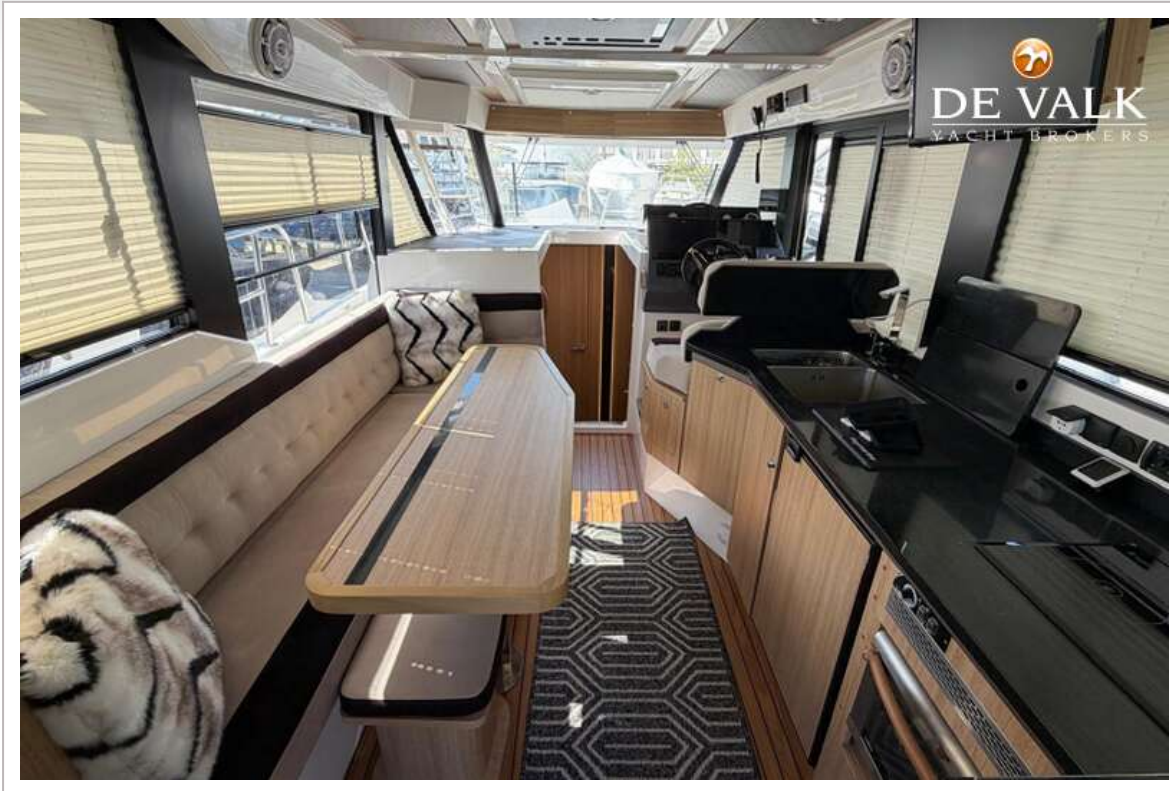

NORTHMAN 1200