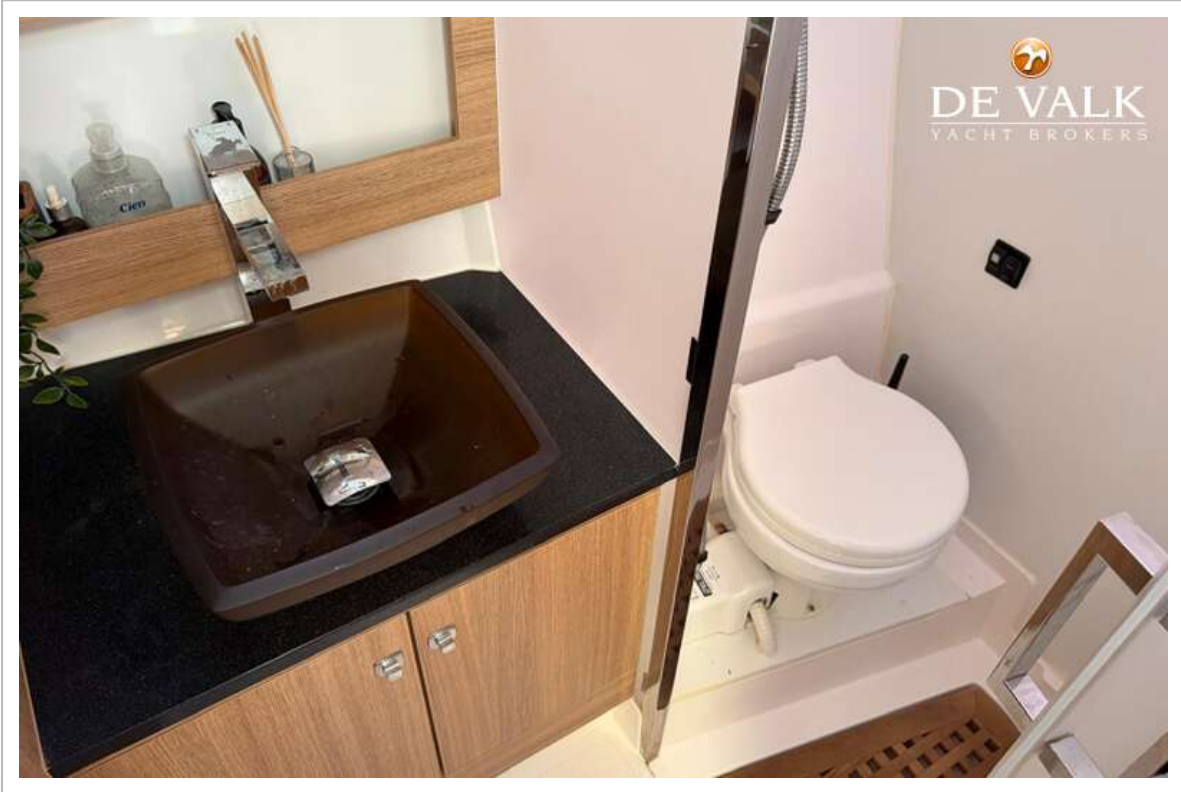

NORTHMAN 1200