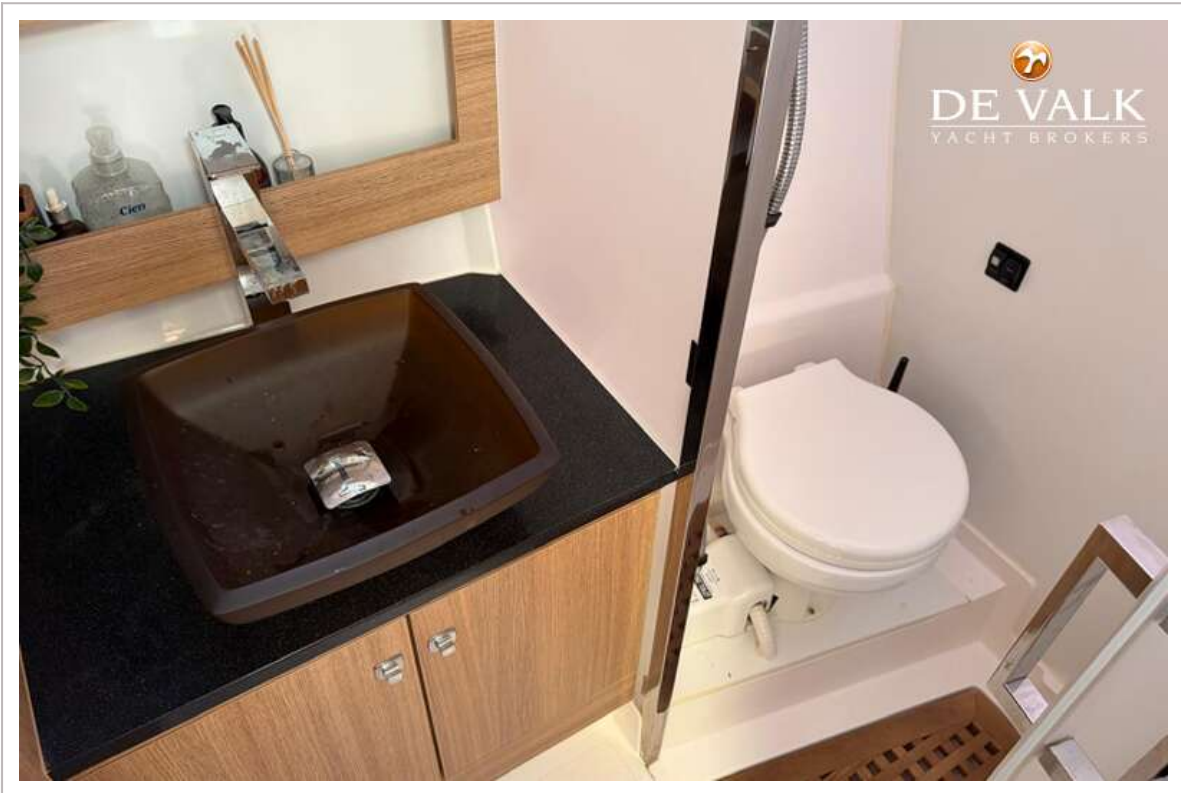

NORTHMAN 1200