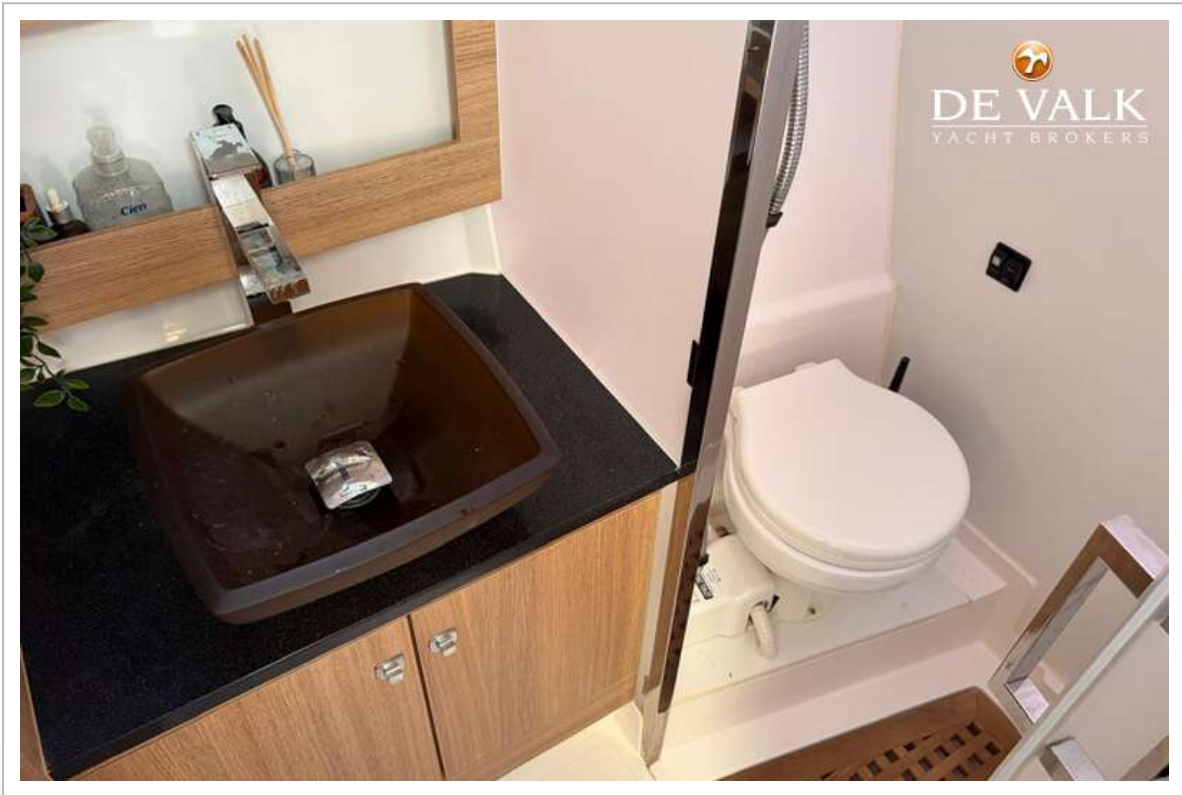

NORTHMAN 1200