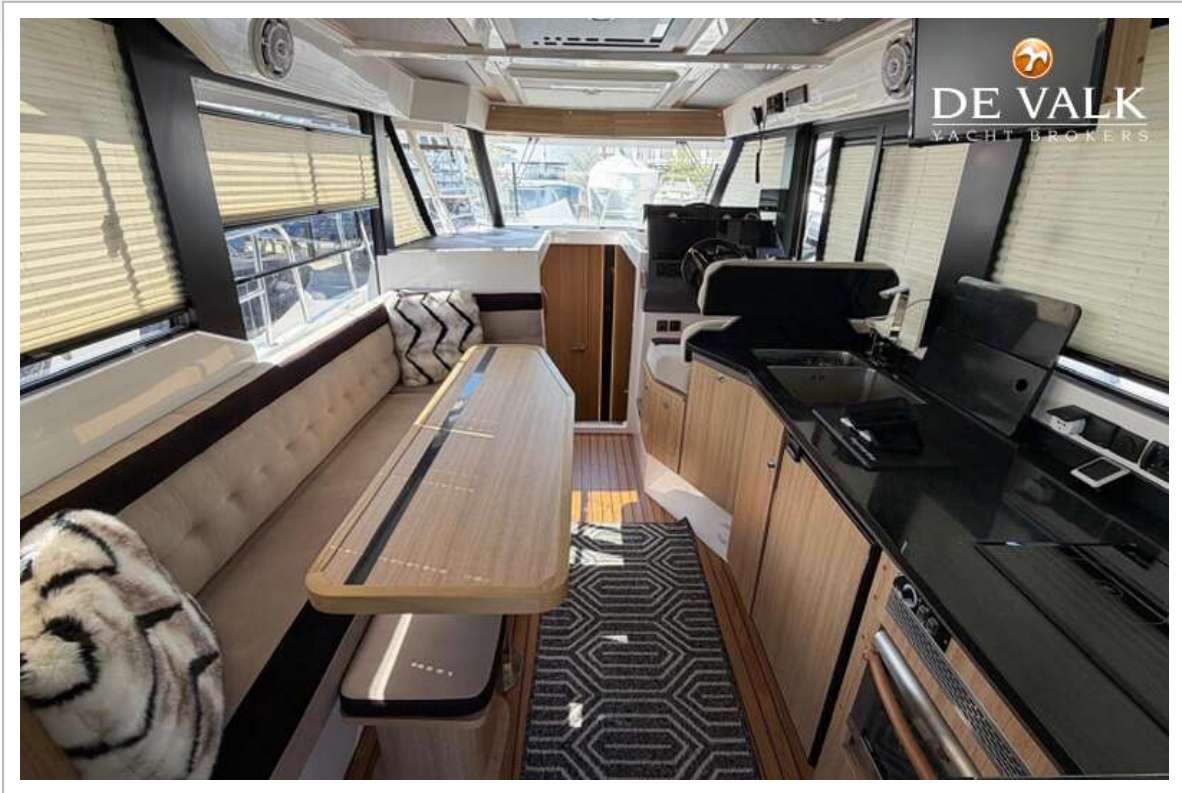

NORTHMAN 1200