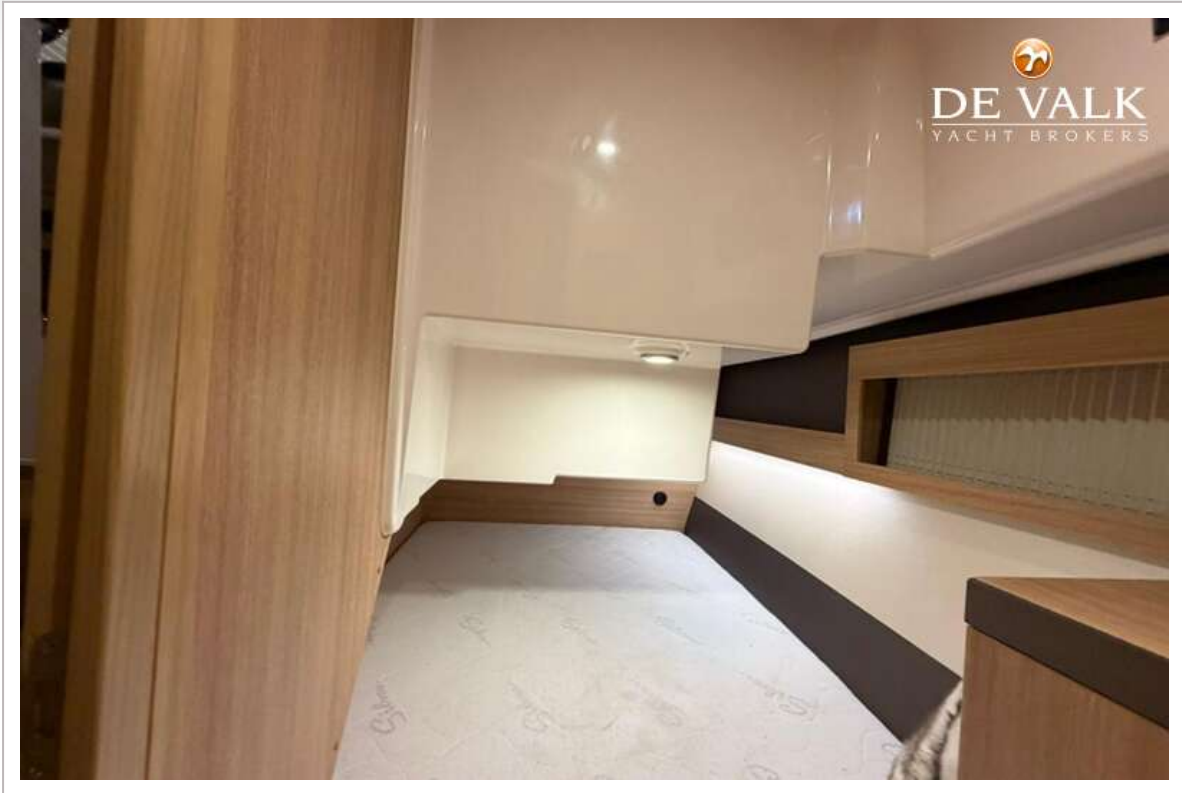

# NORTHMAN 1200

Galley	yes
Sink	yes
Cooker	Ceramic 2-burner diesel cooker
Oven	Wallas diesel
Fridge	55L model 55 Liter drawer fridge webasto CRUISE Elegance 130L
Hot water system	Sigmar marine boiler
Water pressure system	Jabsco automatic water pump
Hot water tap	yes
Owners cabin	yes
Wardrobe	yes
Bathroom	yes
Toilet system	Electrical
Shower	Separate from the toilet
Guest cabin 1	yes
Wardrobe	yes
Toilet	yes
Toilet system	Electrical
Shower	Separate from the toilet
Guest cabin 2	yes
Wardrobe	yes
Extra info	Blinds and curtains in saloon
Extra info	Phifer shade curtains for rear