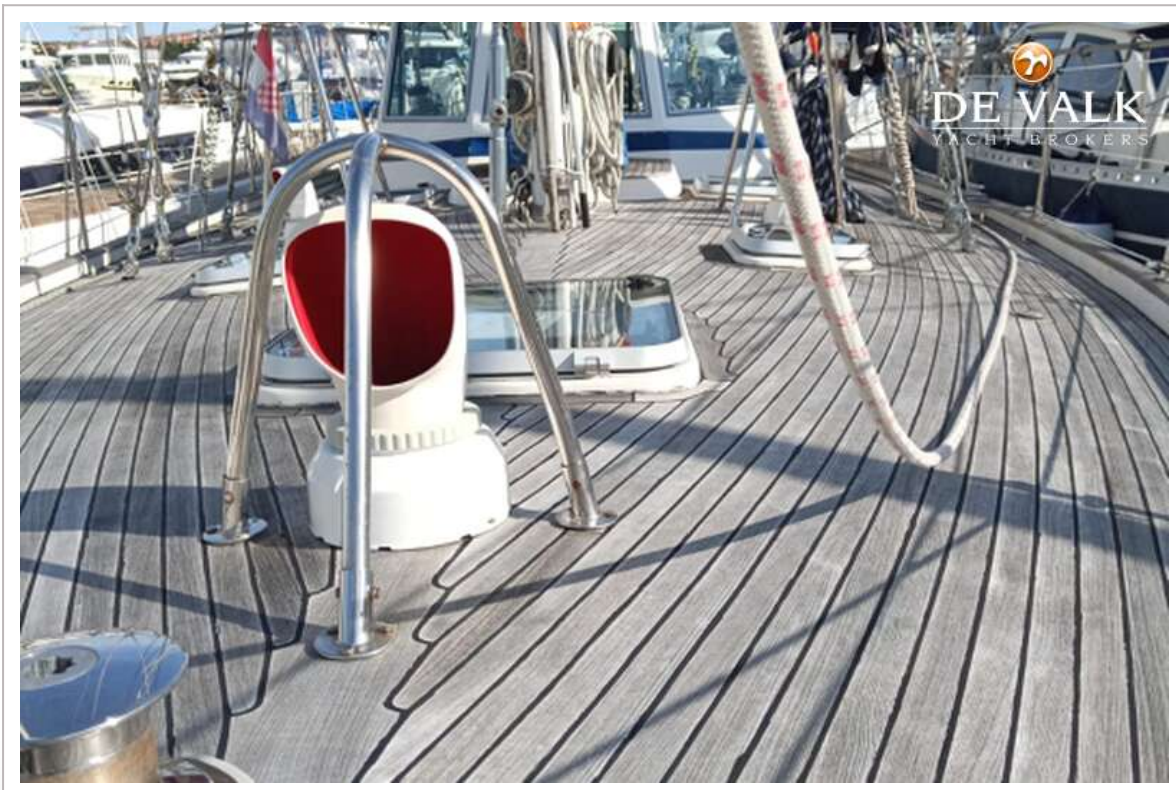

HALLBERG RASSY 49