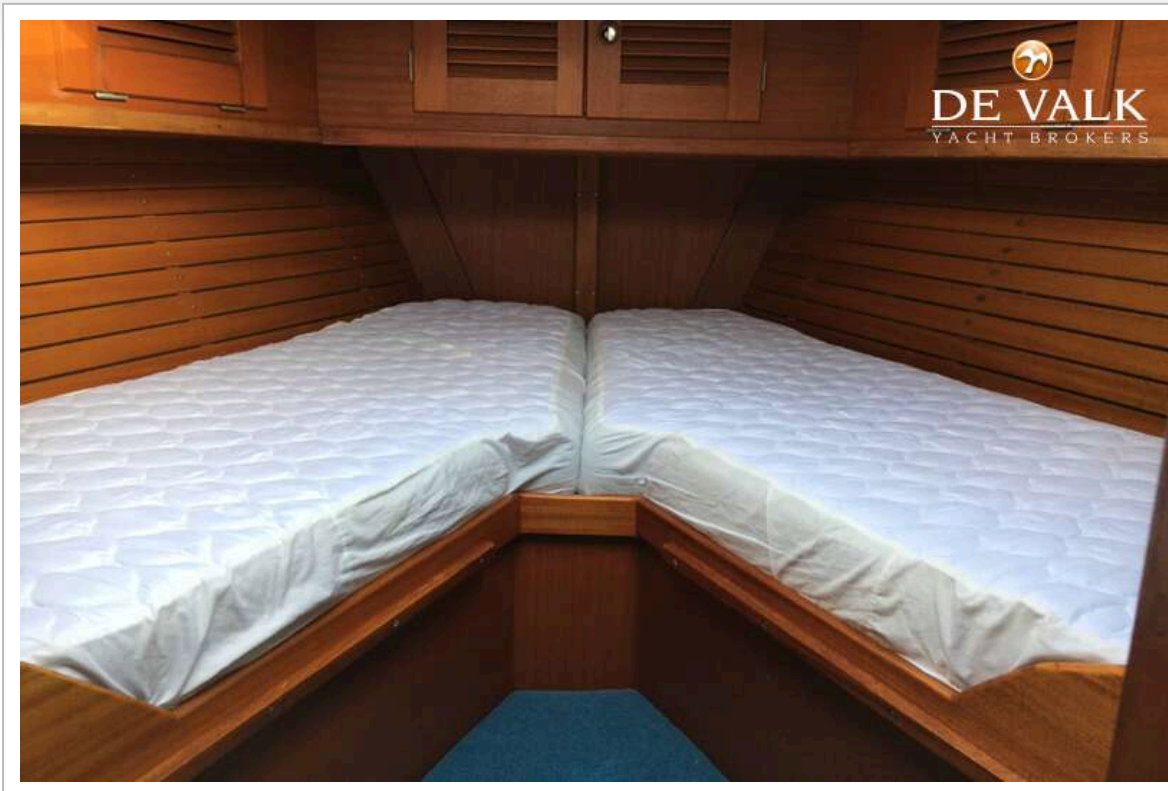

HALLBERG RASSY 49