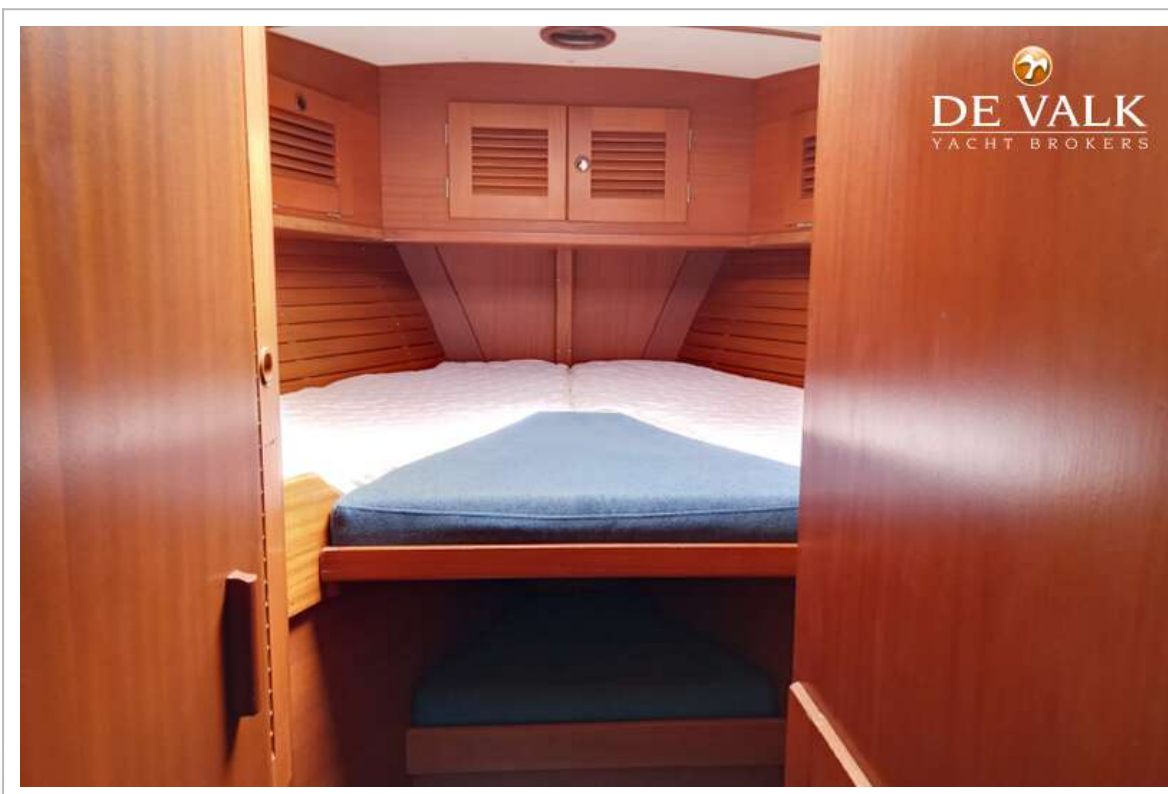

HALLBERG RASSY 49