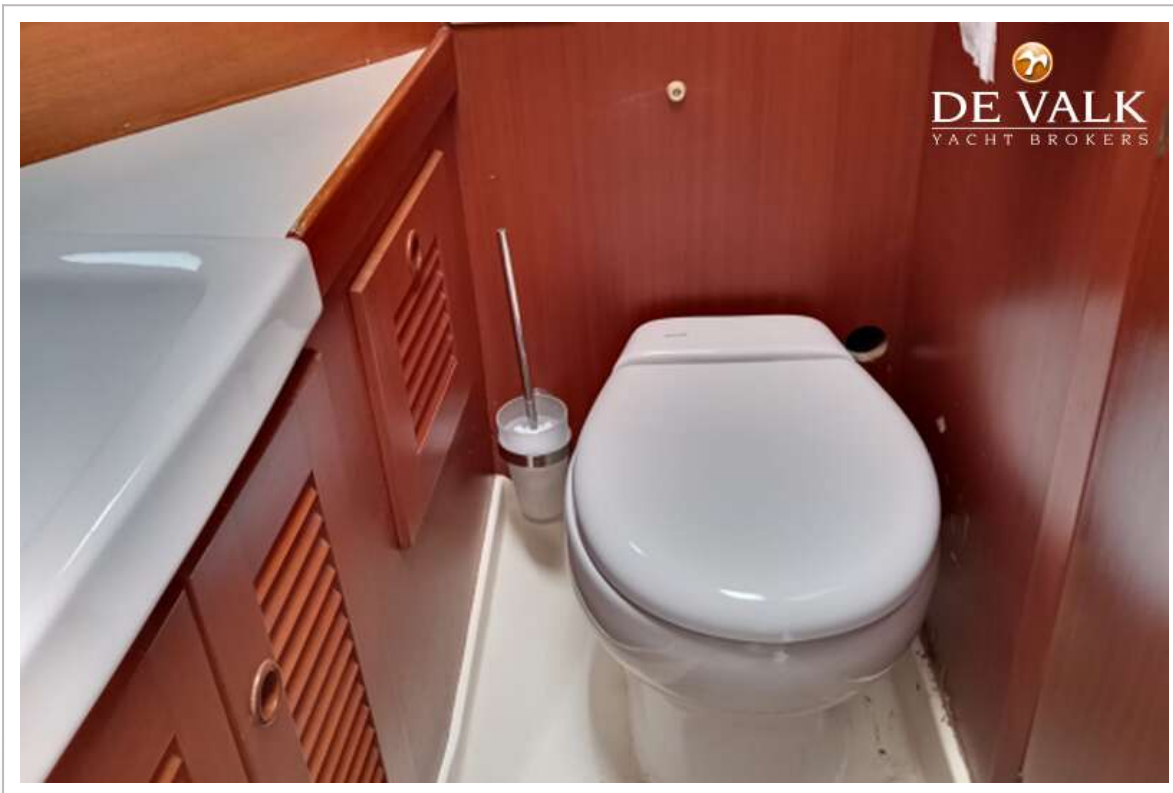

HALLBERG RASSY 49