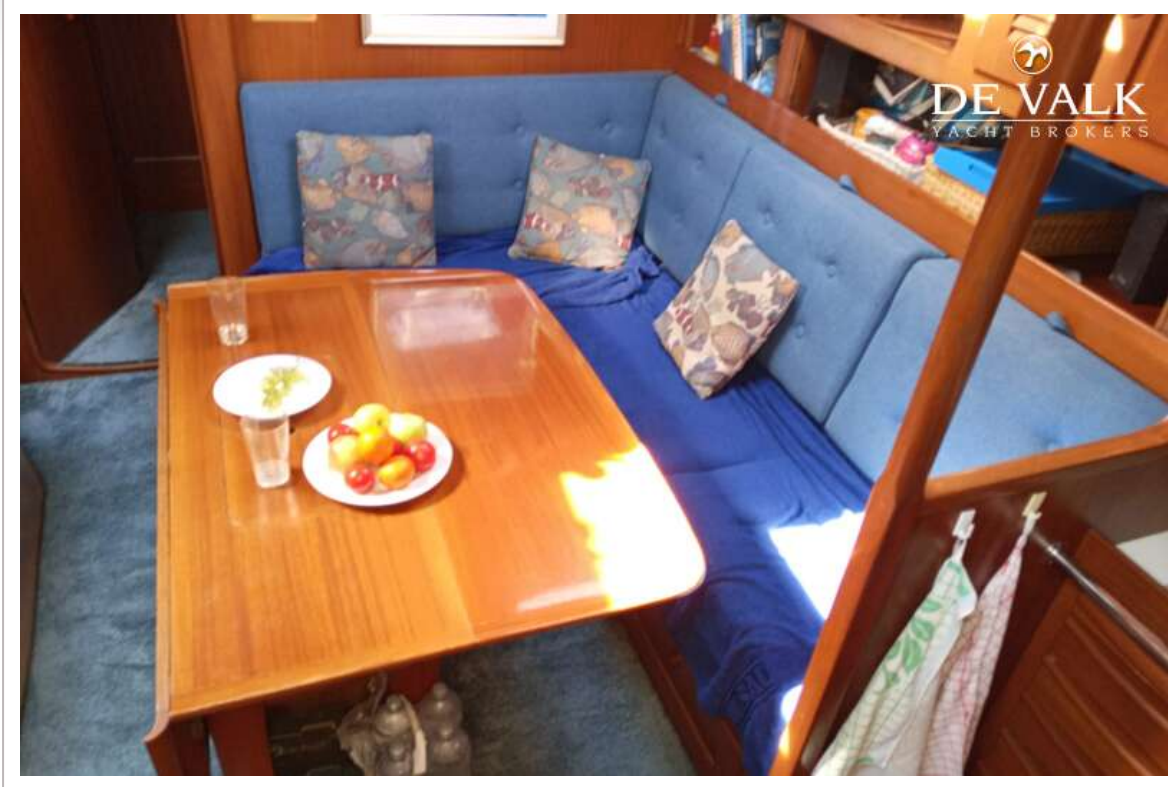

HALLBERG RASSY 49