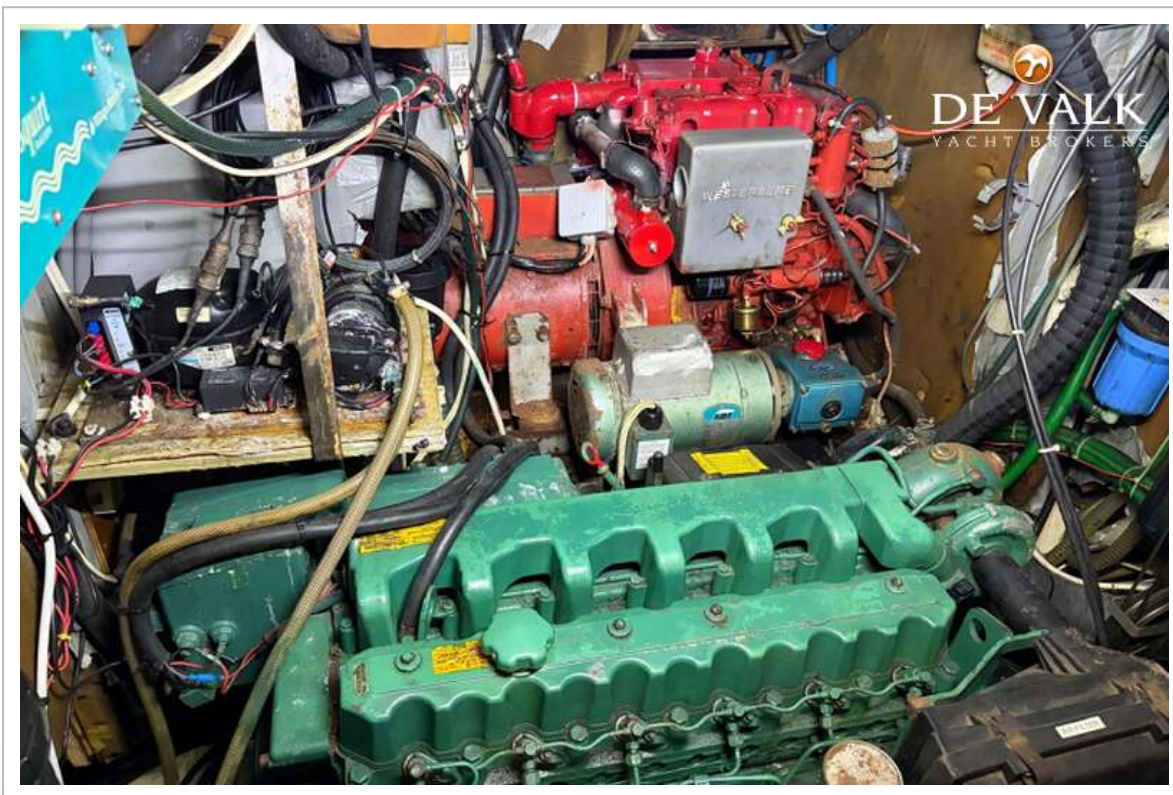

HALLBERG RASSY 49