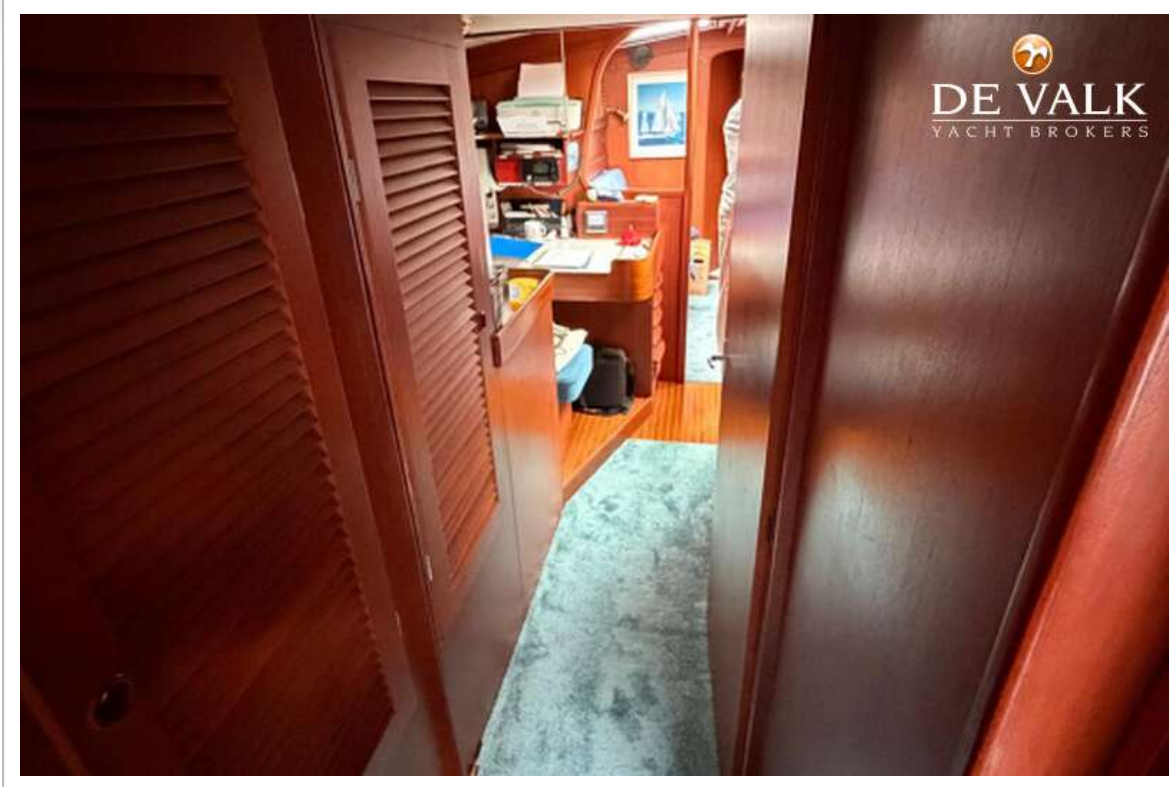

HALLBERG RASSY 49