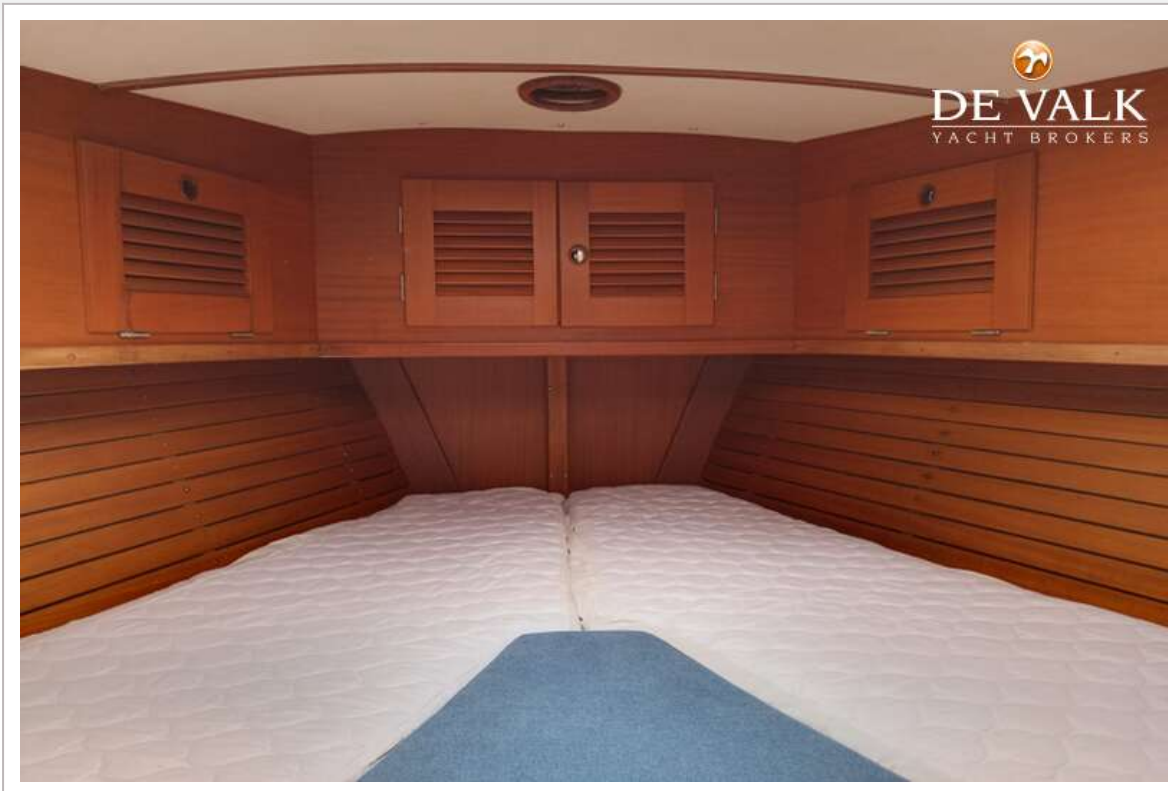

HALLBERG RASSY 49