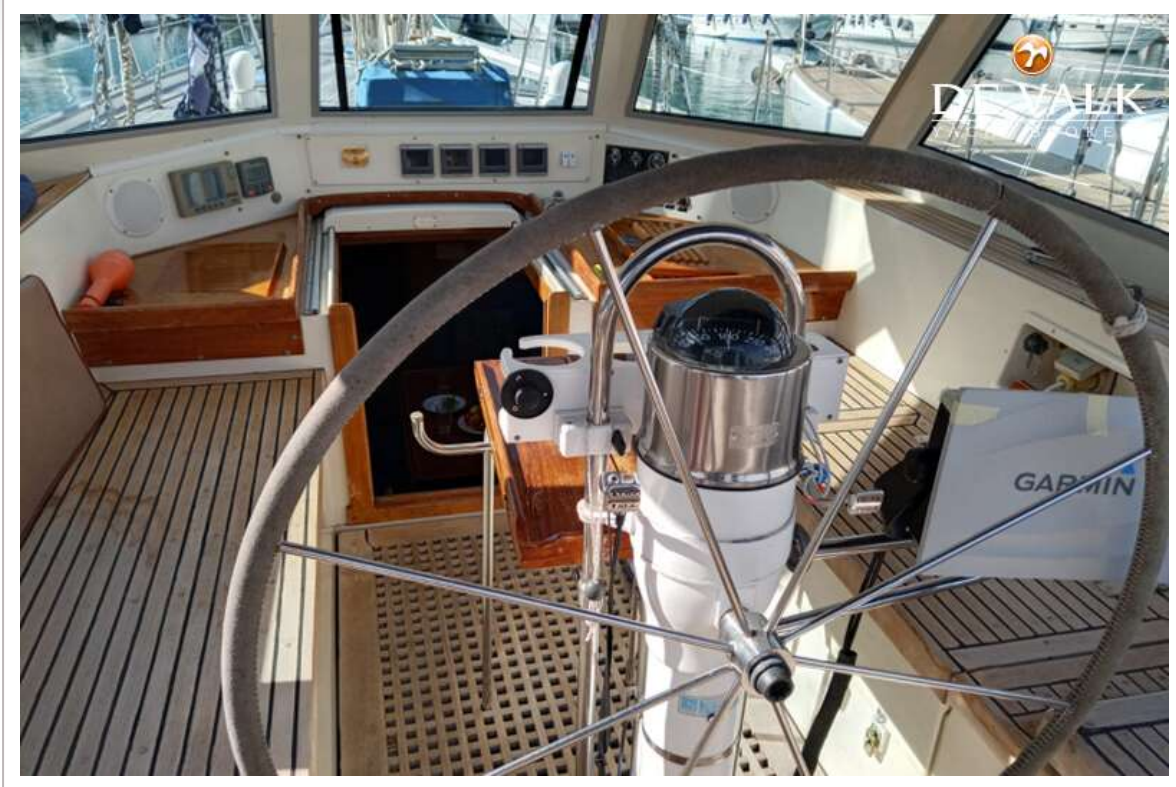

HALLBERG RASSY 49