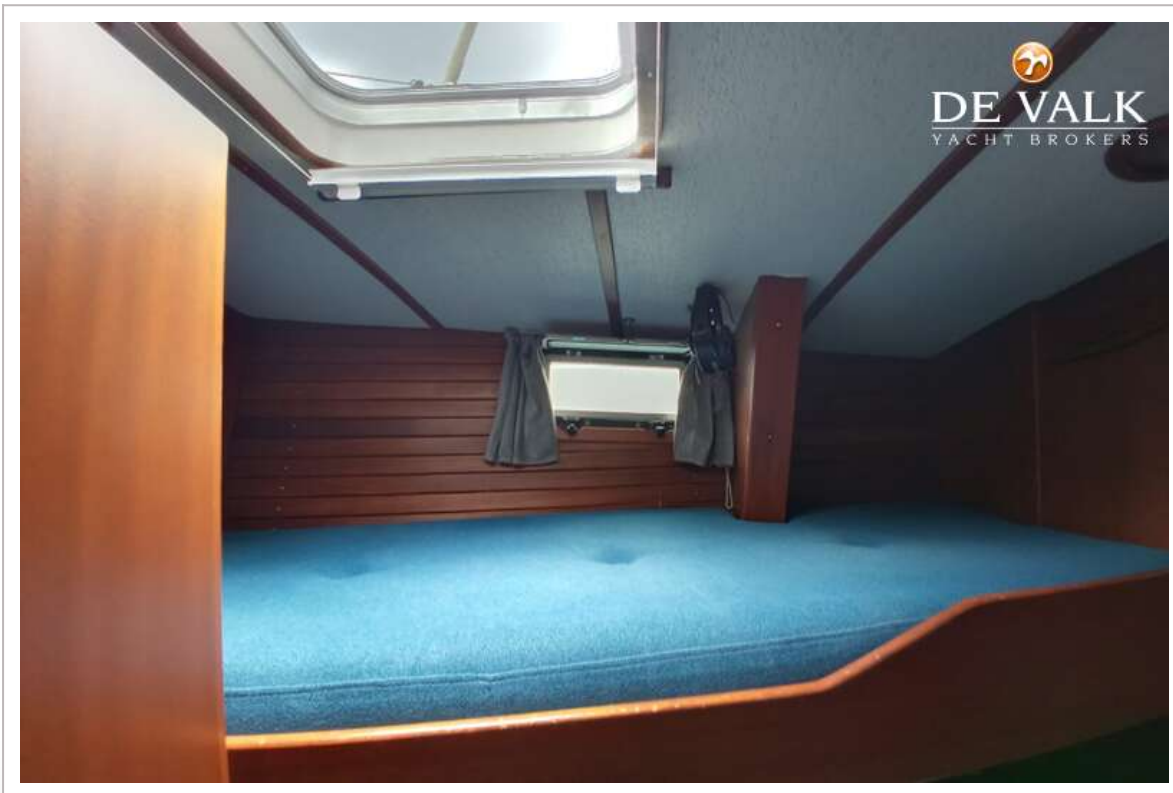

HALLBERG RASSY 49