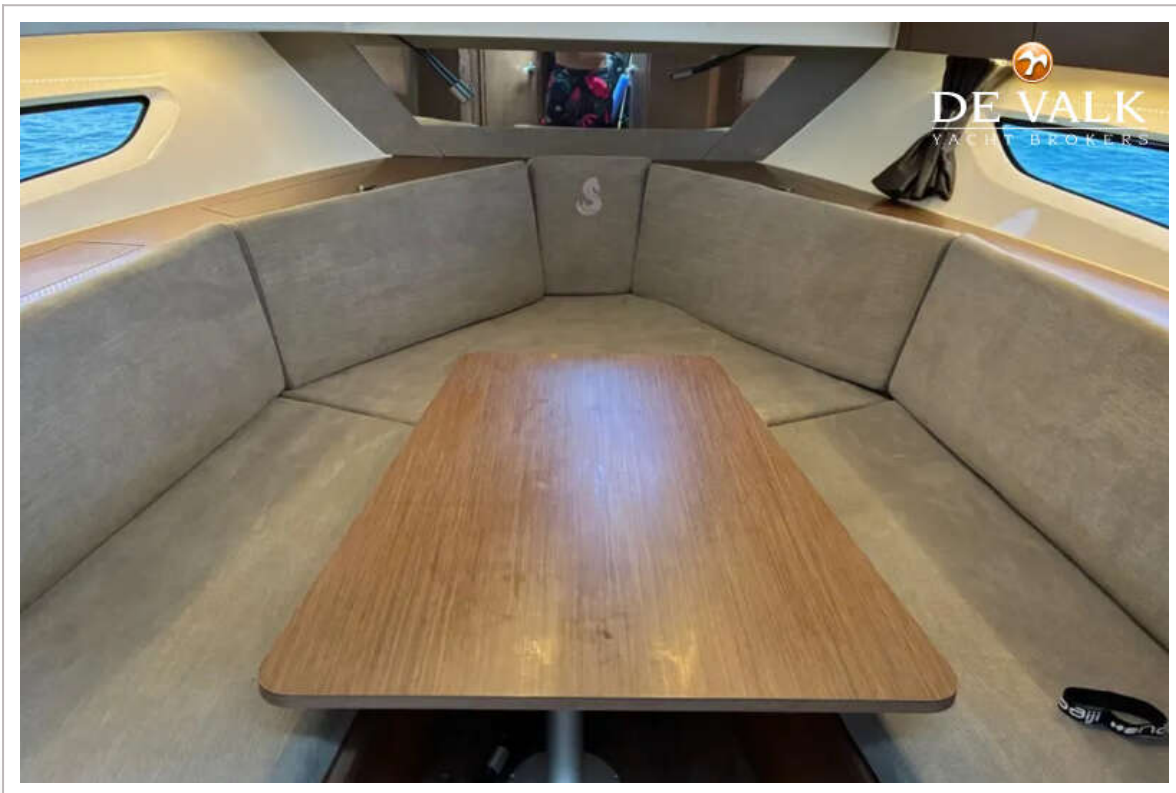

BENETEAU FLYER 10