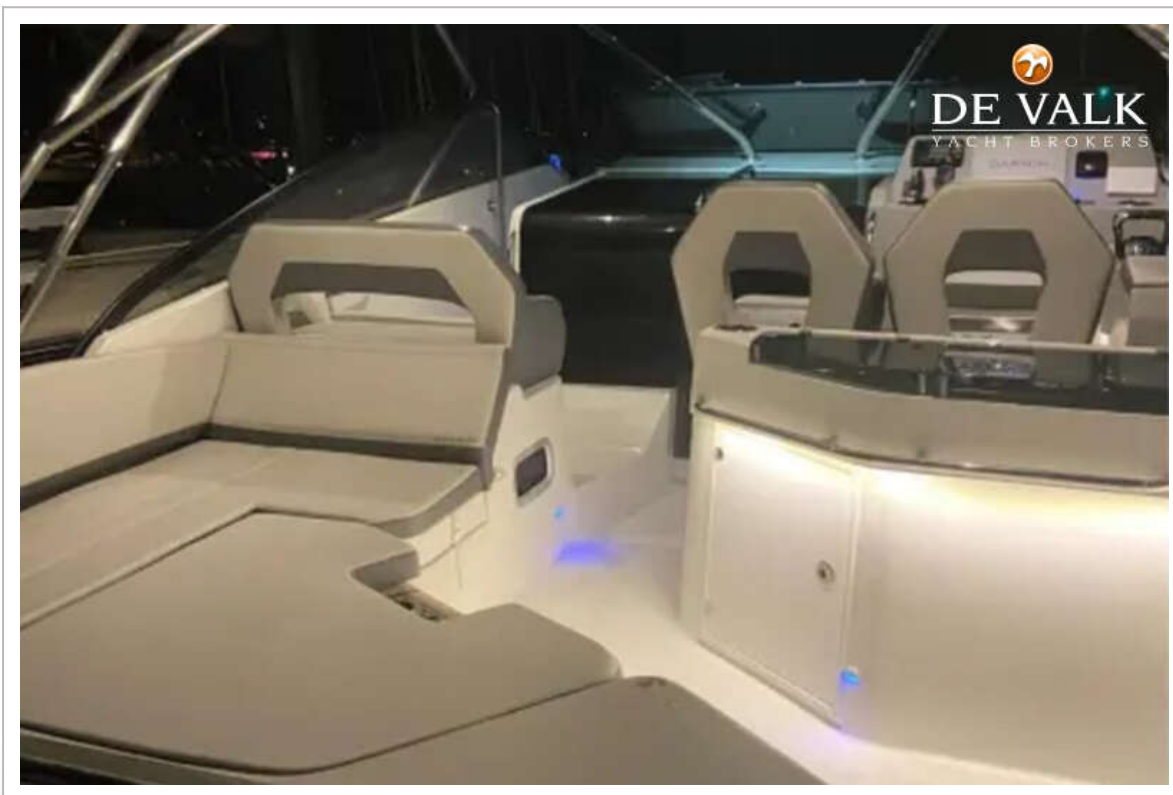

EQUIPMENT

Fixed hardtop	yes
----------------------	-----

BENETEAU FLYER 10

Cockpit cushions	yes
Cockpit table	yes
Boarding ladder	yes
Anchor	10kg
Anchor chain	35m
Windlass	electrical
Horn	yes
Fenders	yes
Mooring lines	yes
TV	yes

BENETEAU FLYER 10

BENETEAU FLYER 10

BENETEAU FLYER 10

BENETEAU FLYER 10

BENETEAU FLYER 10

BENETEAU FLYER 10