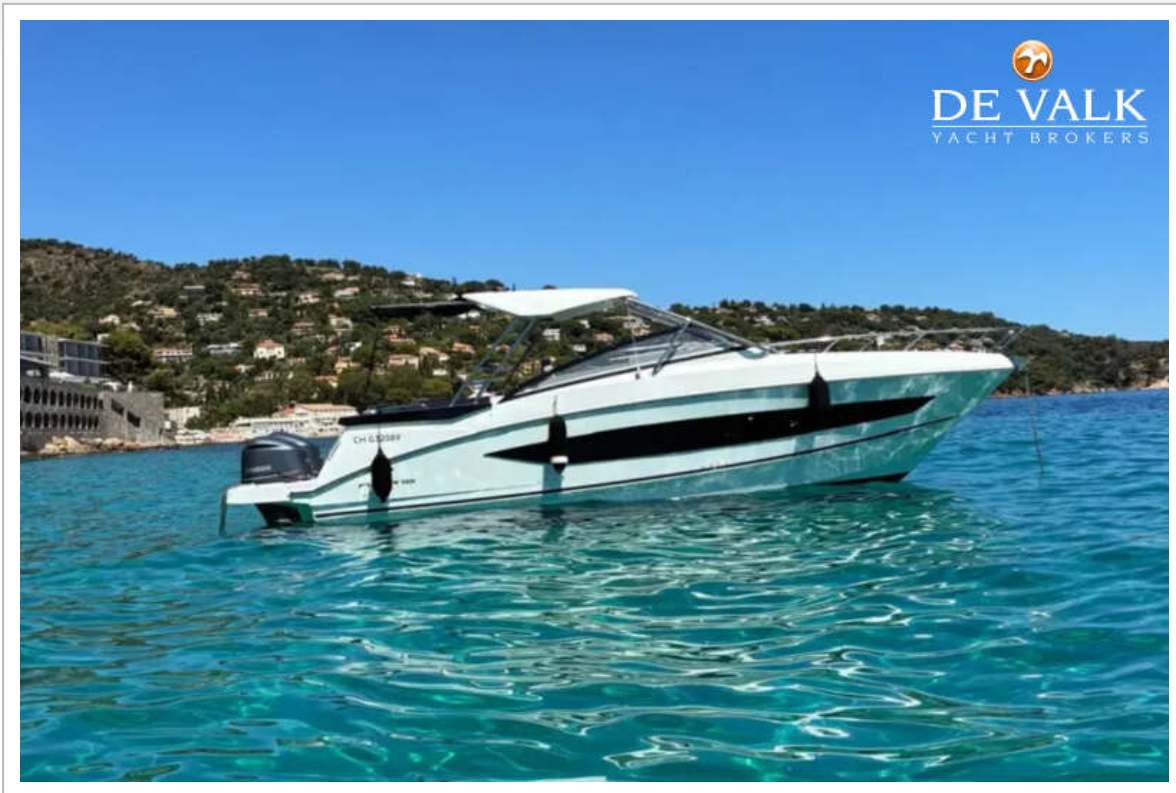

BENETEAU FLYER 10