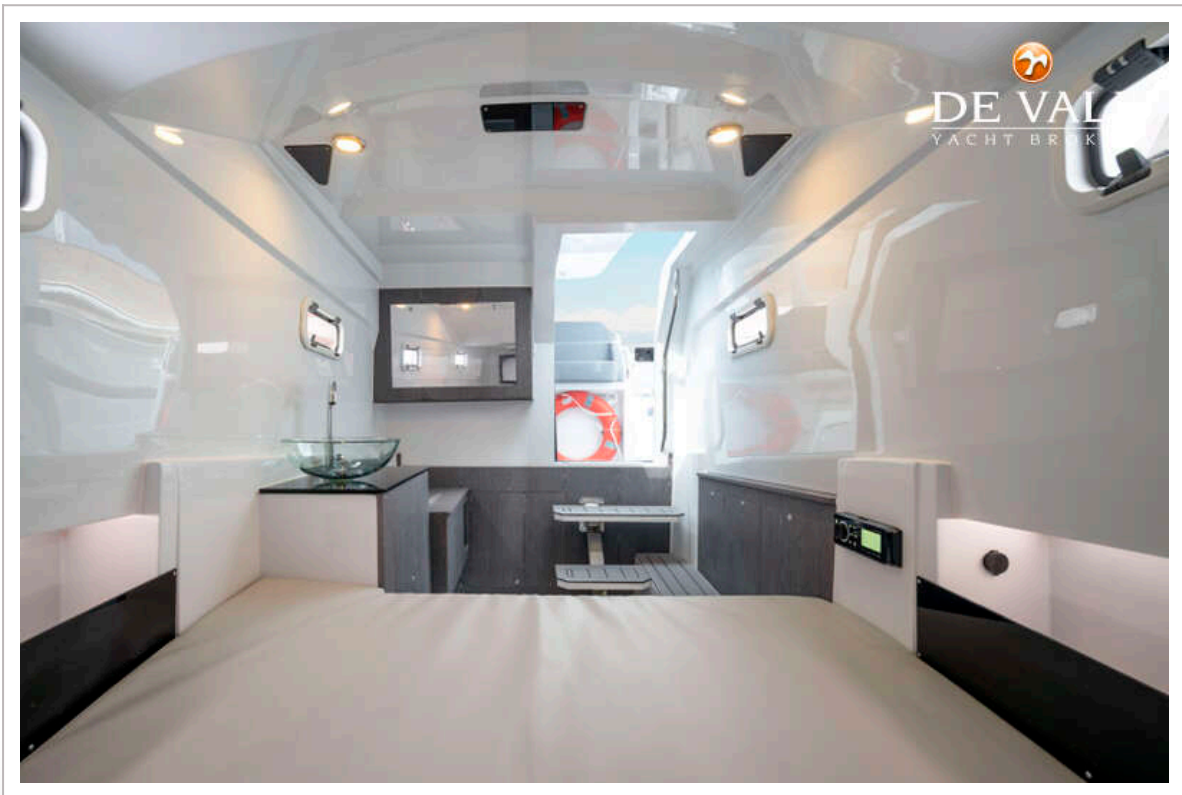

PIRELLI 35 OUTBOARD RIB