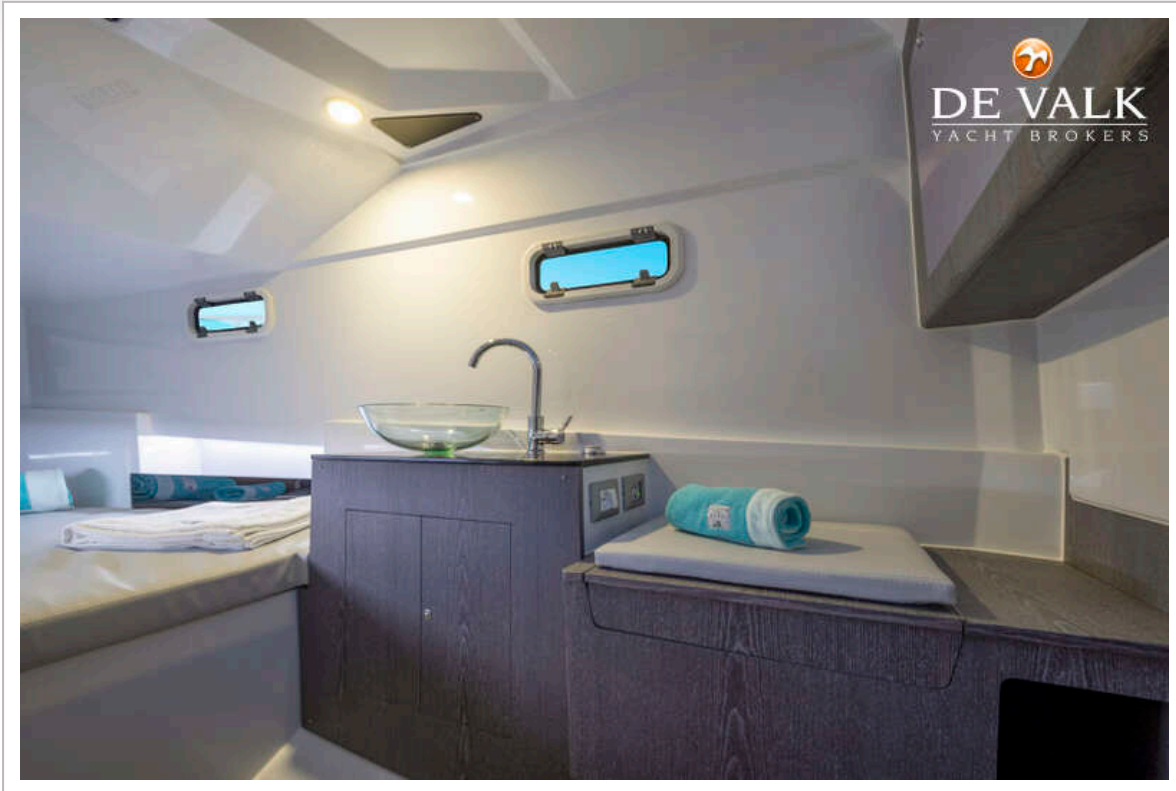

PIRELLI 35 OUTBOARD RIB