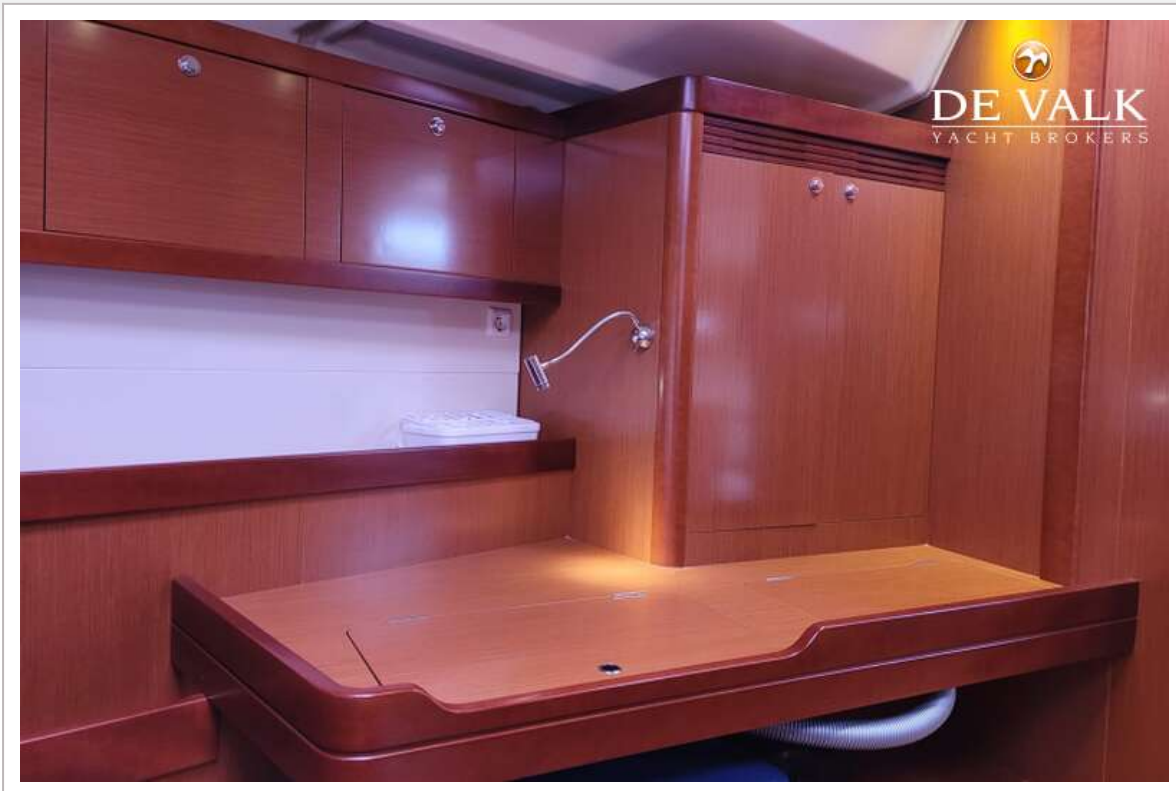

BENETEAU OCEANIS 54