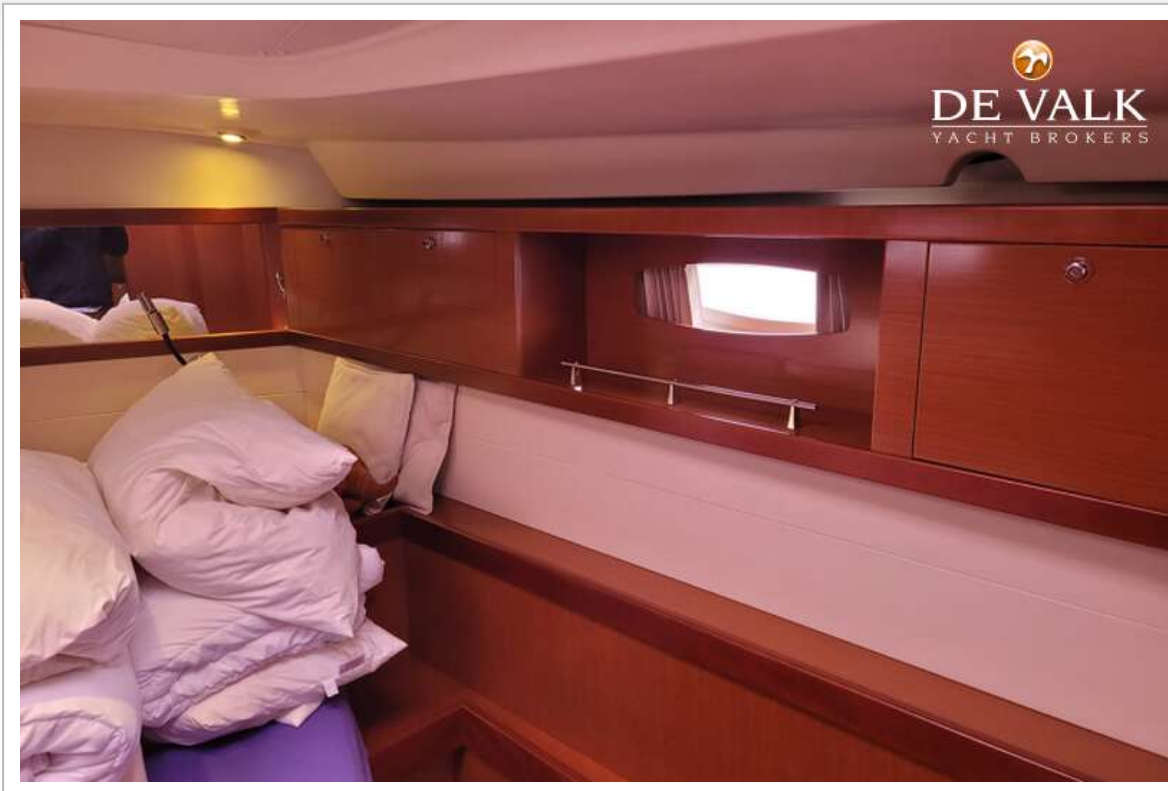

BENETEAU OCEANIS 54