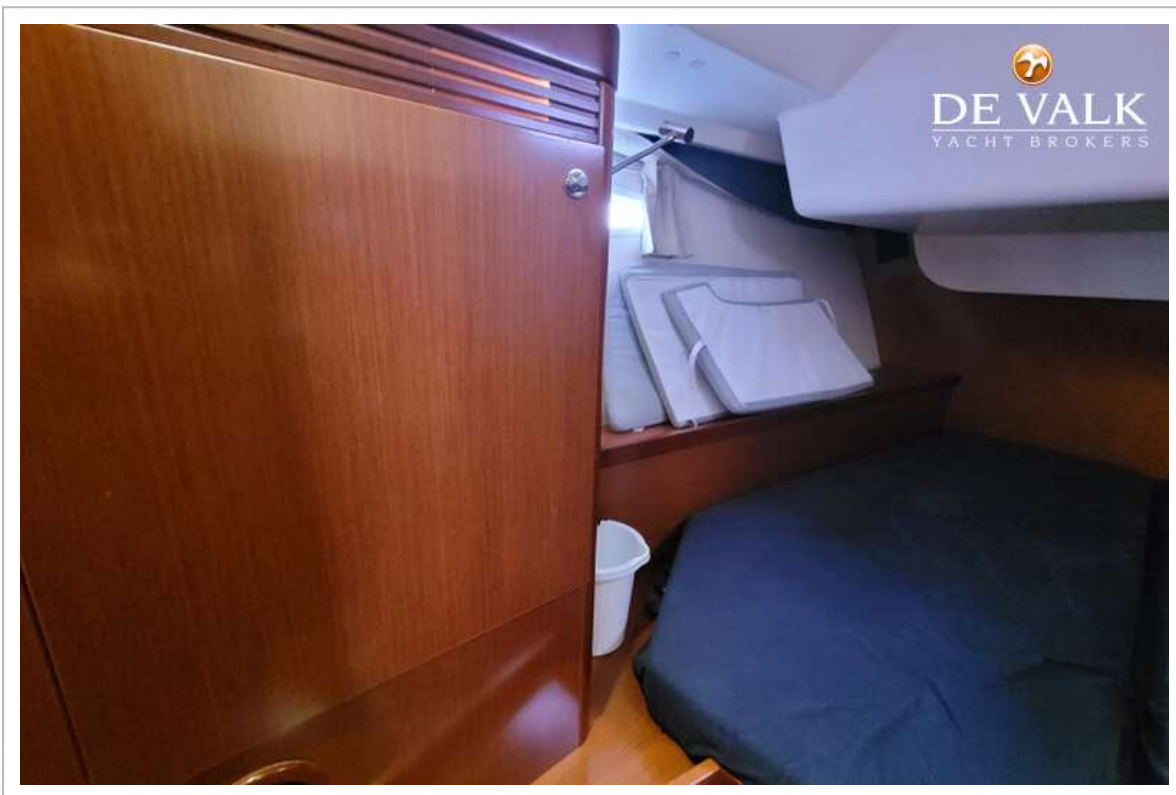

BENETEAU OCEANIS 54