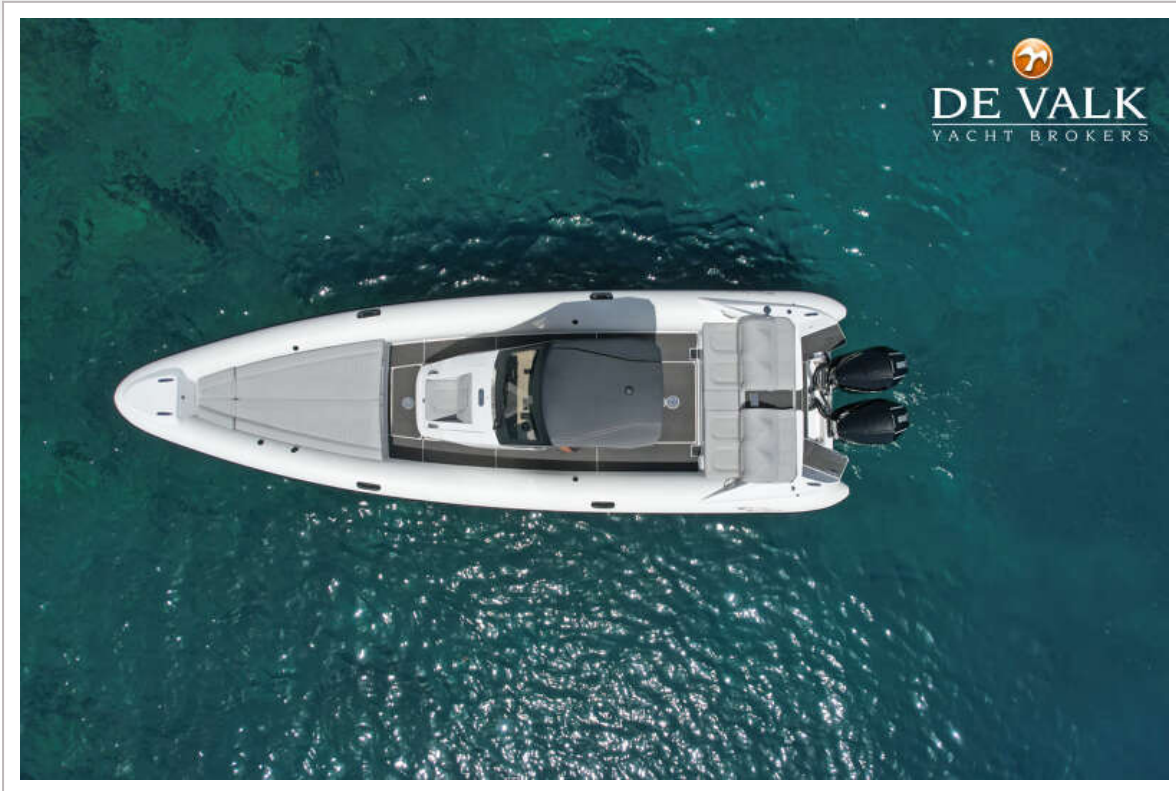

RIBCO VENOM 30