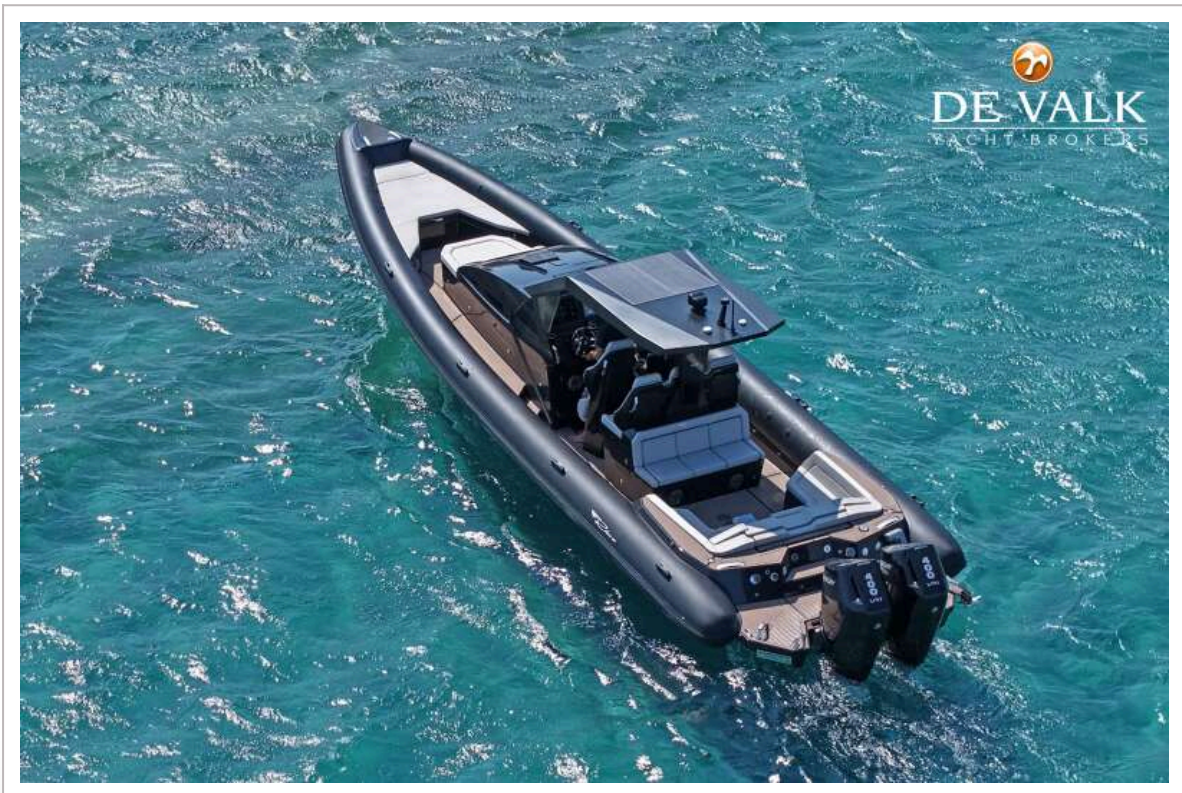

RIBCO VENOM 40 SC