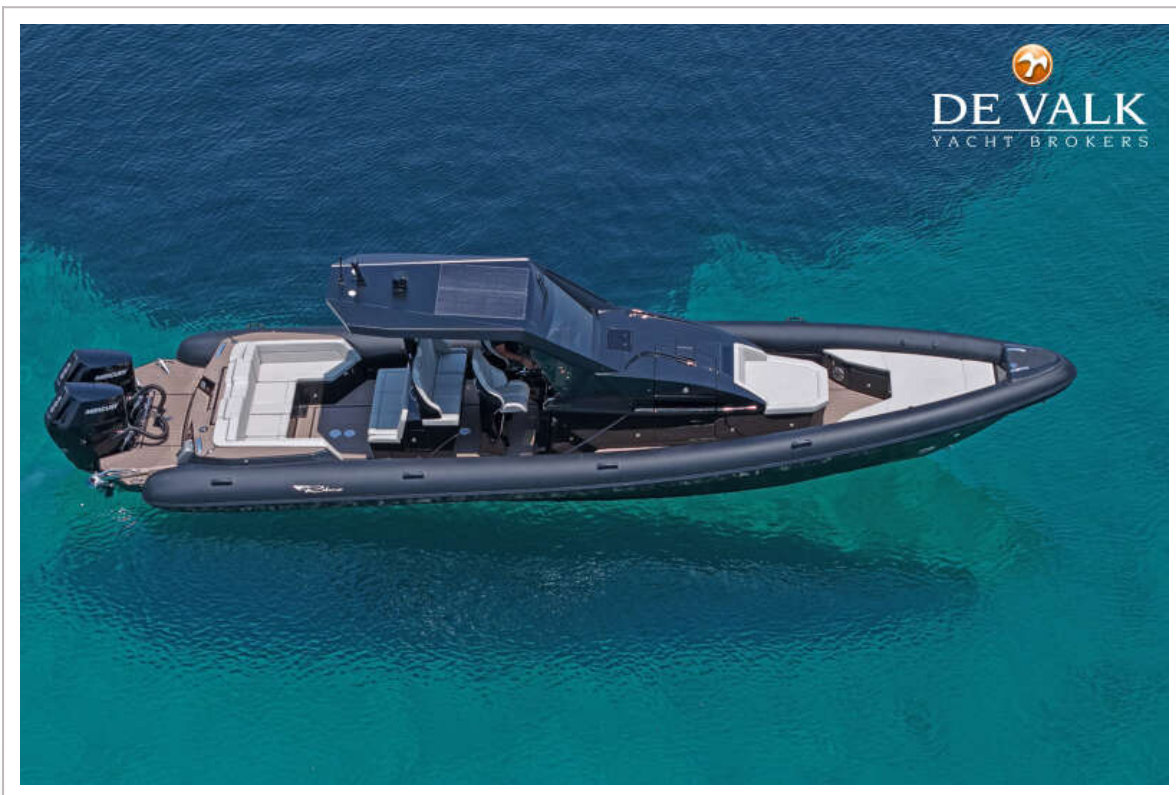

RIBCO VENOM 40 SC