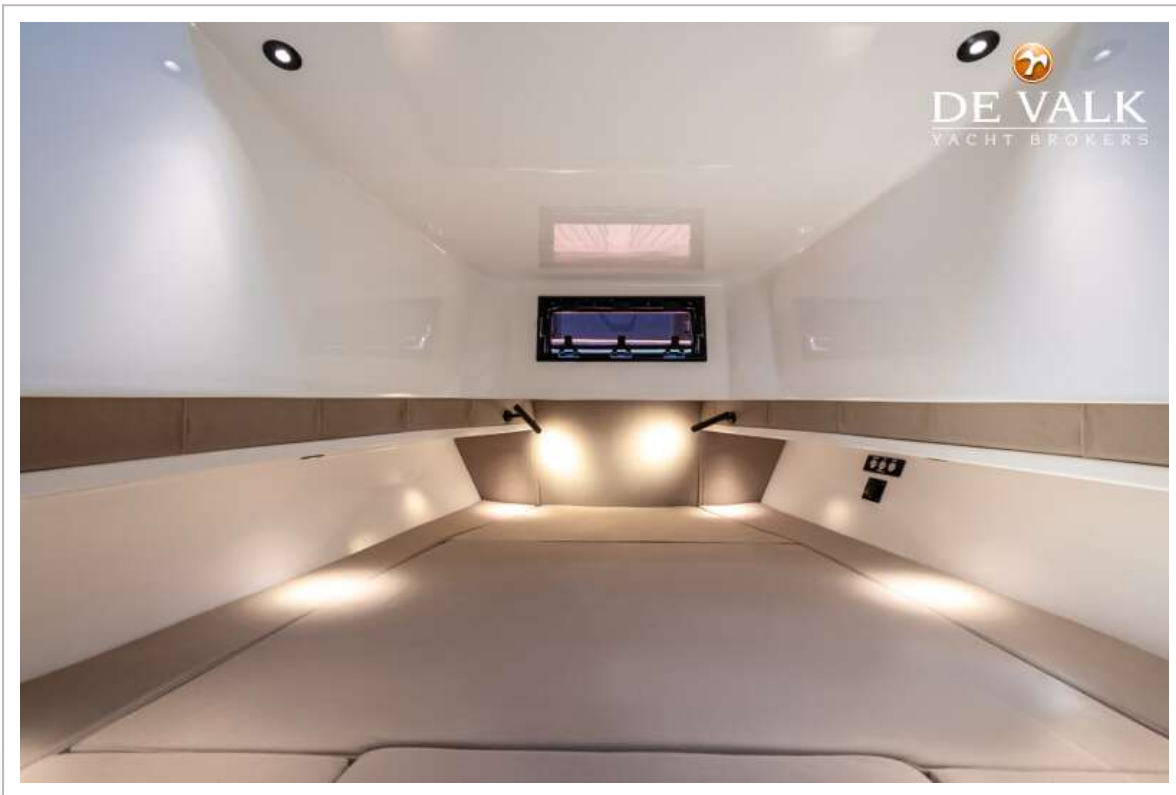

RIBCO VENOM 40 SC