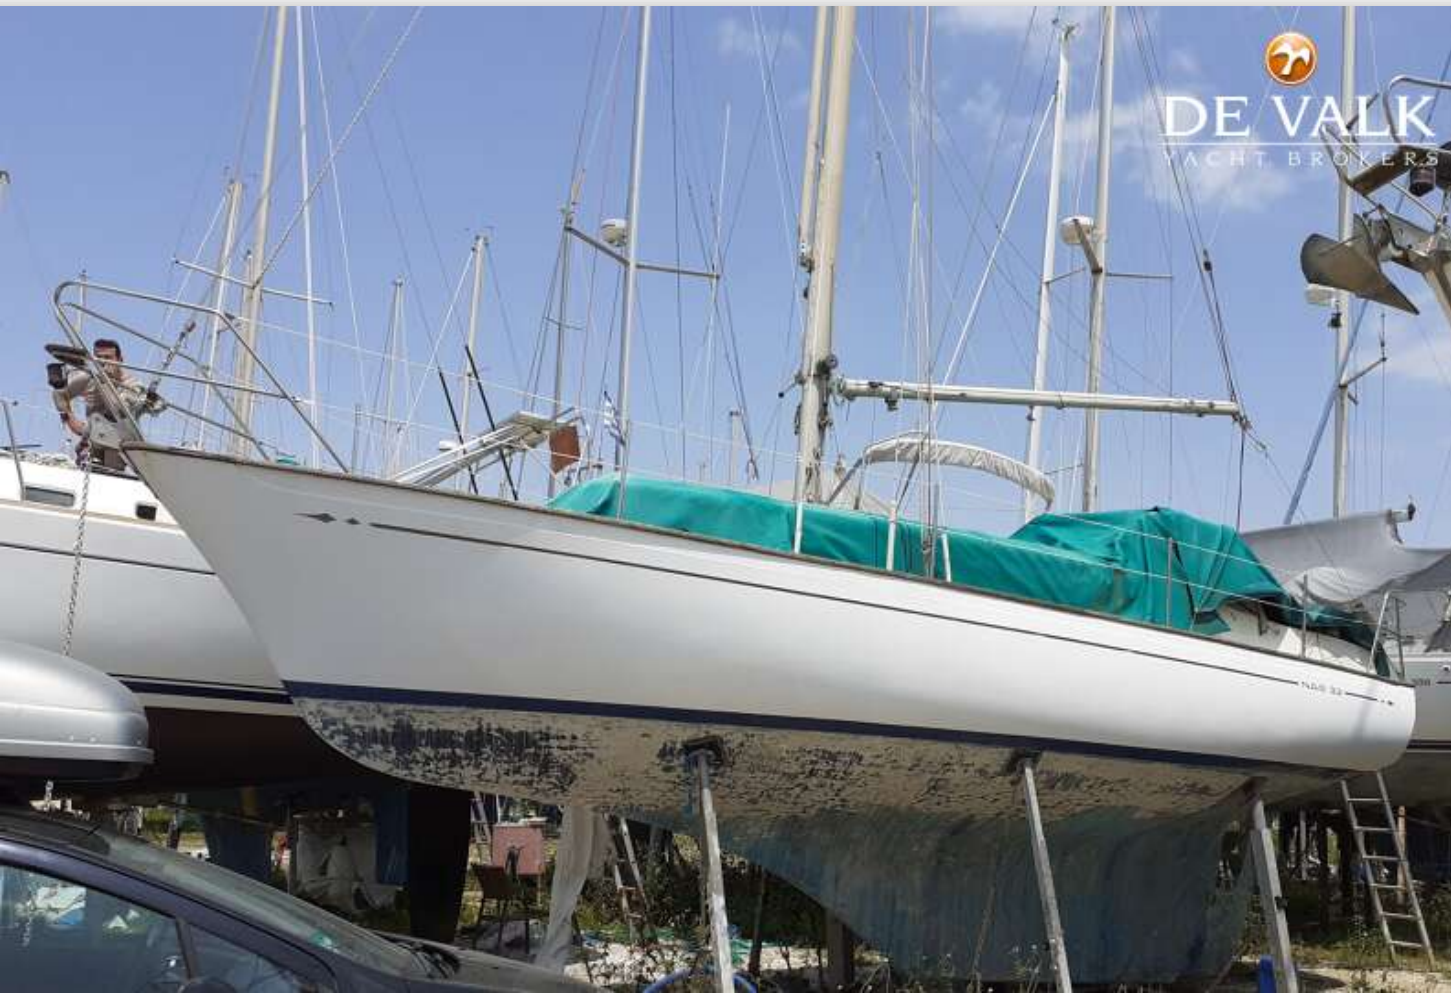

CLASSIC SAILING YACHT

1976 | 9,70 m | polyester

BROKER'S COMMENTS

"Classic S/Y NAB 32 constructed in Germany by Nautic Boercherts Shipyard in Hamburg. Yacht designed by Halberg Rassy to sail along the open seas despite her small size. Owner is an experienced captain who has used her privately. She can accommodate 5 guests. Very well maintained. Present owner since 2012." ***Sofia Iliia-Salvanou***

SPECIFICATIES

Afmetingen	9,70 x 3,00 x 1,45 (m)
Materiaal	polyester
Motor(en)	1 x SOLE MINI 34 diesel
Pk/Kw	31 (pk), 22,82 (kw)
Bouwjaar	1976

Ligplaats niet op verkoopkantoor
Vraagprijs **EUR 40.000** (btw: vrijgesteld)

CLASSIC SAILING YACHT

1976 | 9,70 m | polyester