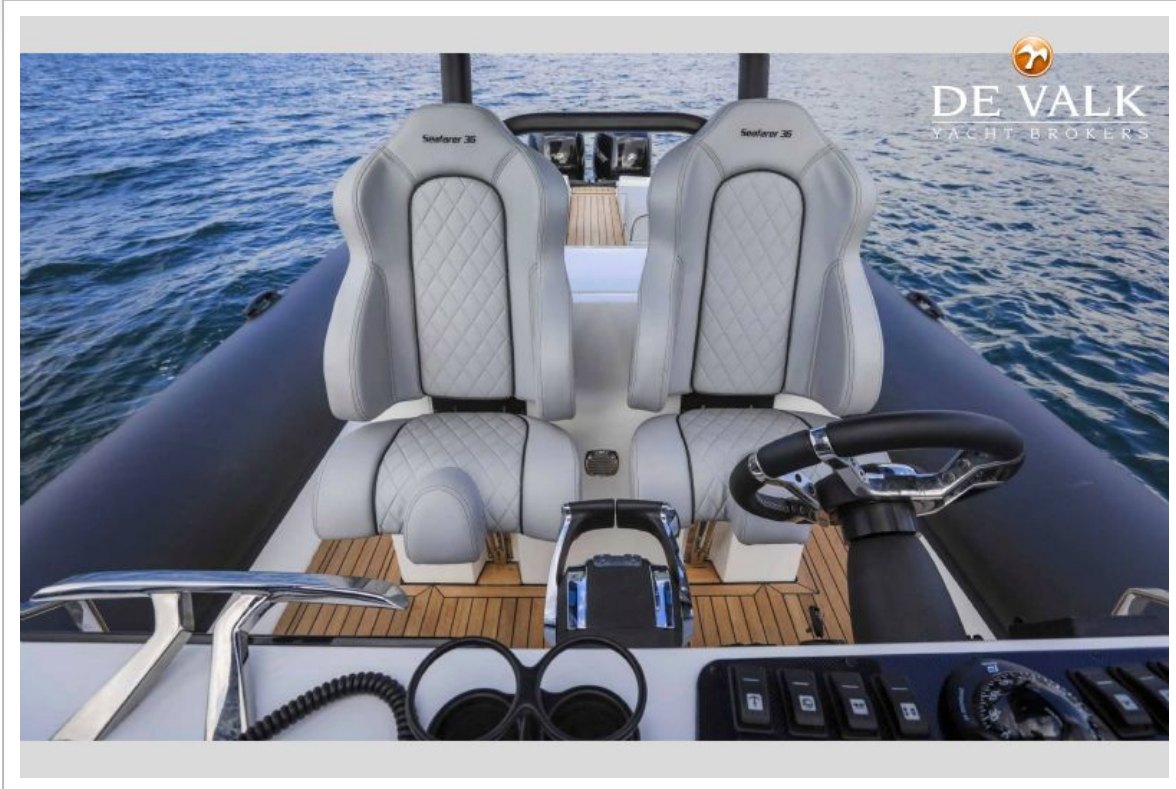

RIBCO SEAFARER 36