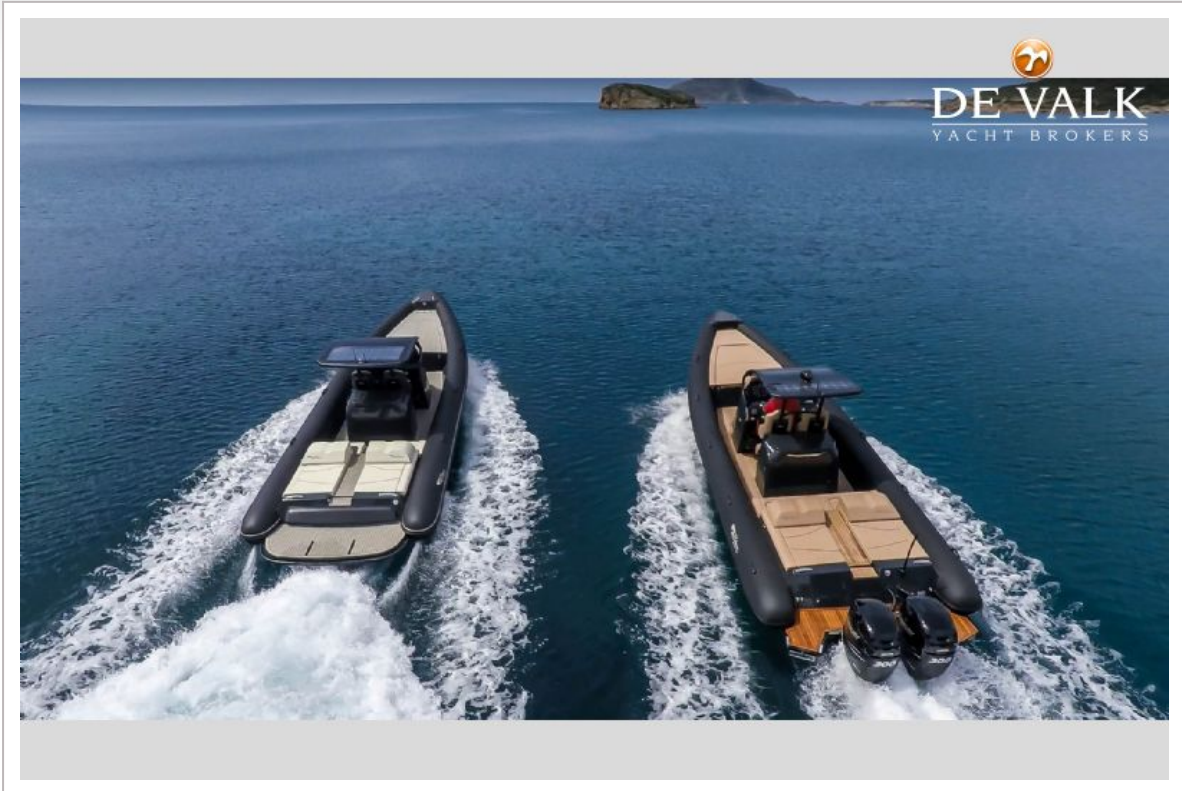

RIBCO SEAFARER 36