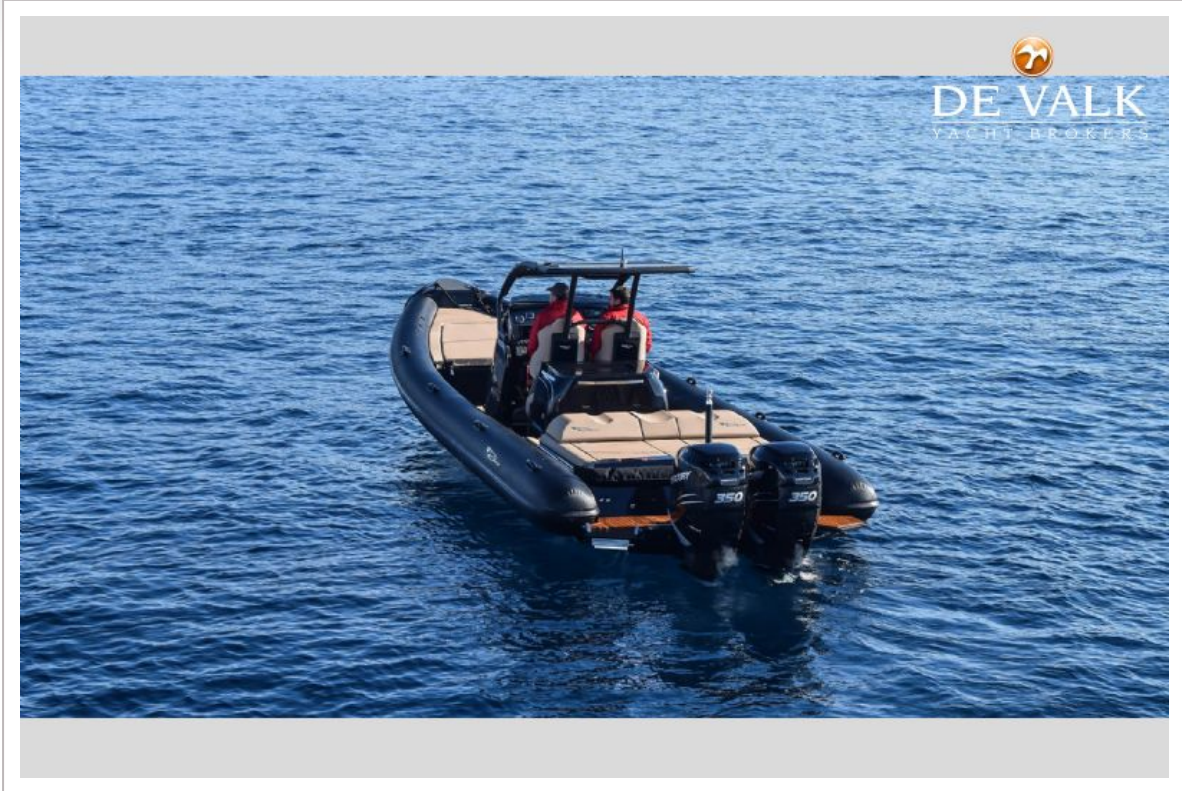

RIBCO SEAFARER 36