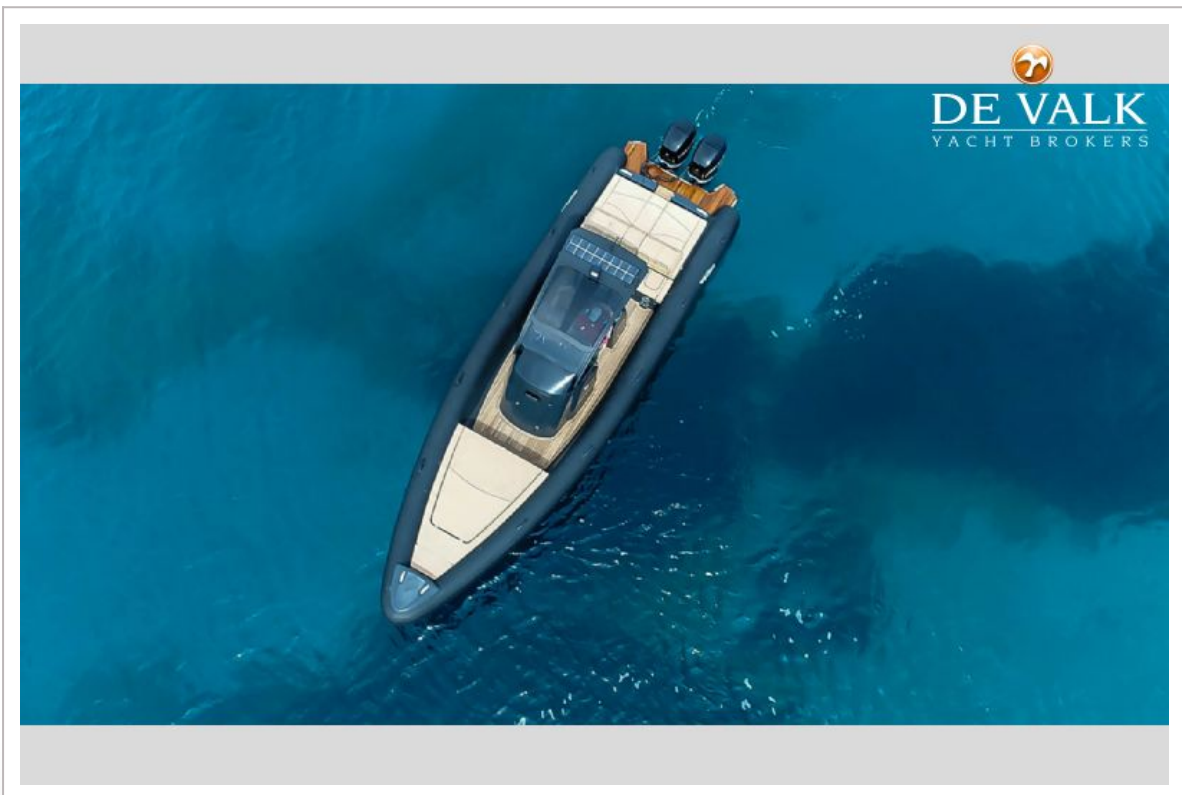

RIBCO SEAFARER 36