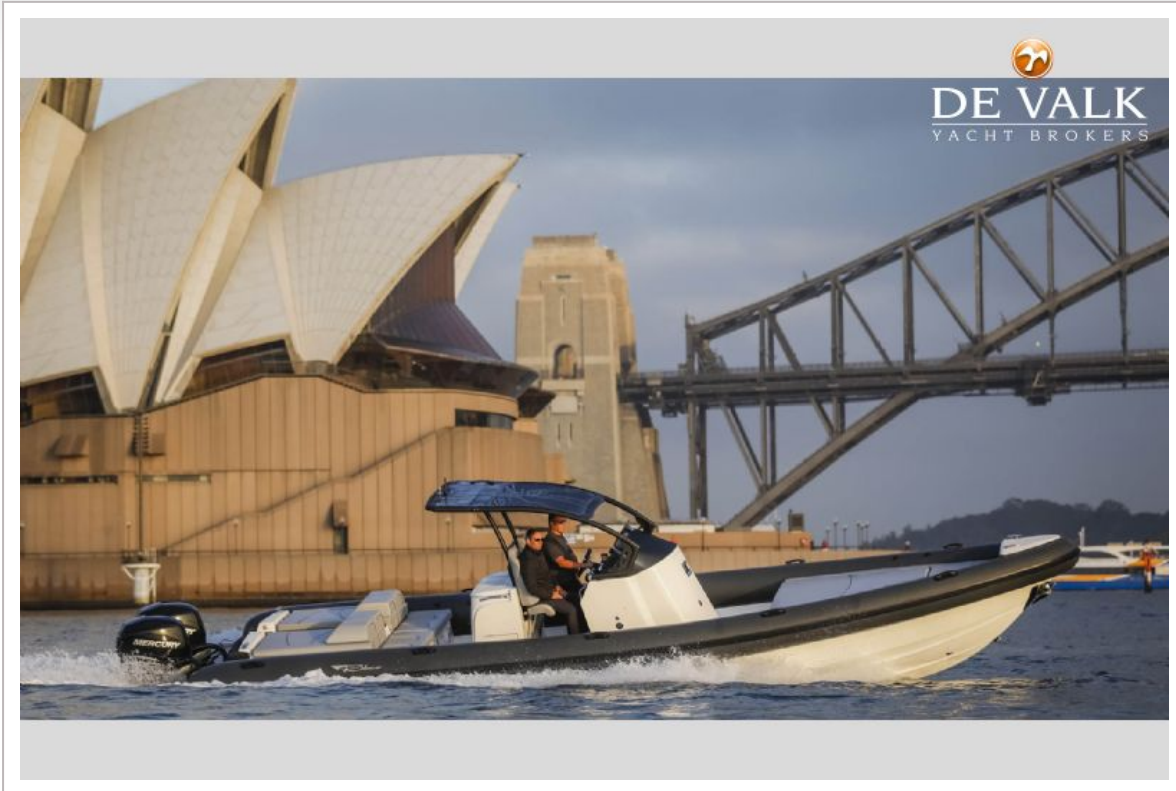

DE VALK
YACHT BROKERS

RIBCO SEAFARER 36

DE VALK
YACHT BROKERS

VAN DE MAKELAAR

This Seafarer 36 by Ribco will be delivered in 2019. Sleek, elegant craft with endless space, speed and uncompromising on comfort. Powered by twin 350hp Mercury Verado engines permits her to attain speeds of up to a thrilling 55 knots. The offshore hull ensures both the utmost comfort and safety onboard no matter the weather. The Ribco Seafarer 36 offers 2 double berths, thanks to an ingenious design of pop-up features to maximise space, as well as the living necessities. The Seafarer 36 capitalises on space, leaving ample exterior space for sunbathing and taking in the thrill of her speed.

RIBCO SEAFARER 36

RIBCO SEAFARER 36

RIBCO SEAFARER 36

RIBCO SEAFARER 36

RIBCO SEAFARER 36

RIBCO SEAFARER 36

RIBCO SEAFARER 36

RIBCO SEAFARER 36