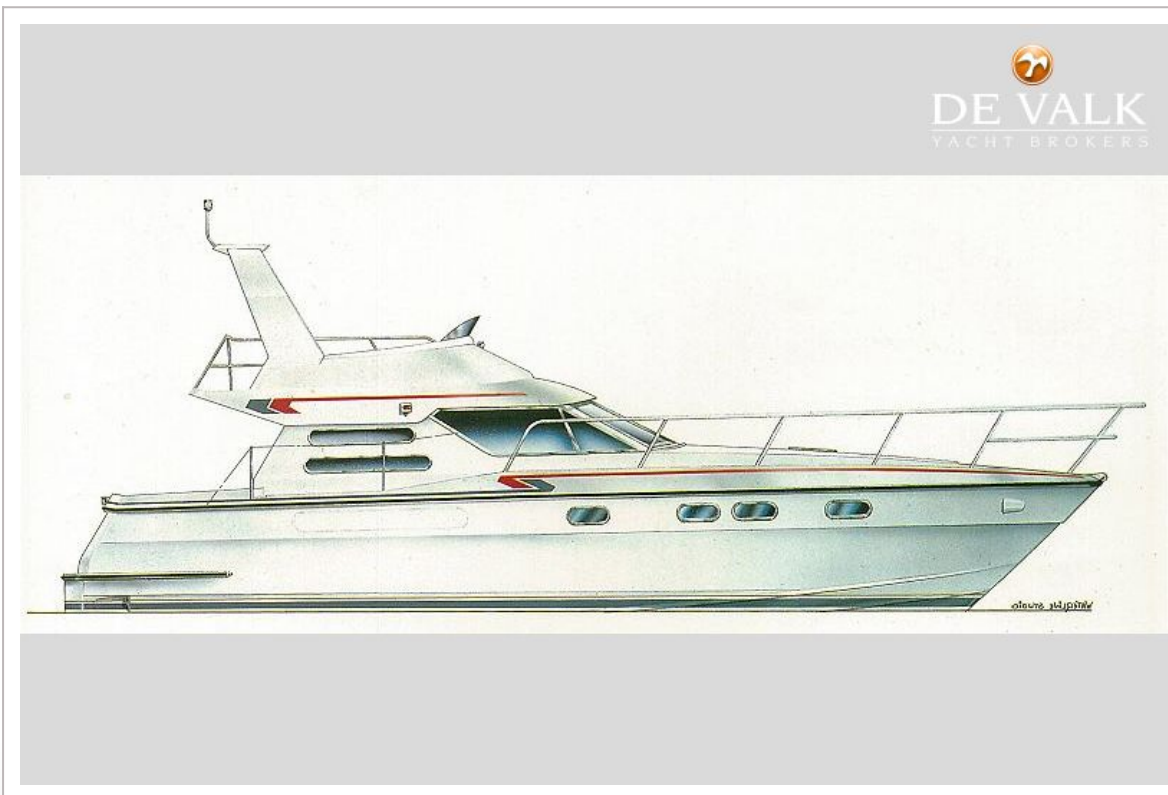

DE VALK
YACHT BROKERS

COLVIC SUNQUEST 43

DE VALK
YACHT BROKERS

VAN DE MAKELAAR

This Sunquest 43 has been with the current owner since 1996. Has been well kept and in 2009 the interior was re-built and re-styled. Ample seating area with two dinettes. Good ownerscabin forward and guestcabin midships. One dinette can be converted into a double berth. Total sleeps six persons. Sturdy built and good grp quality.

COLVIC SUNQUEST 43

COLVIC SUNQUEST 43

COLVIC SUNQUEST 43

COLVIC SUNQUEST 43

COLVIC SUNQUEST 43

COLVIC SUNQUEST 43