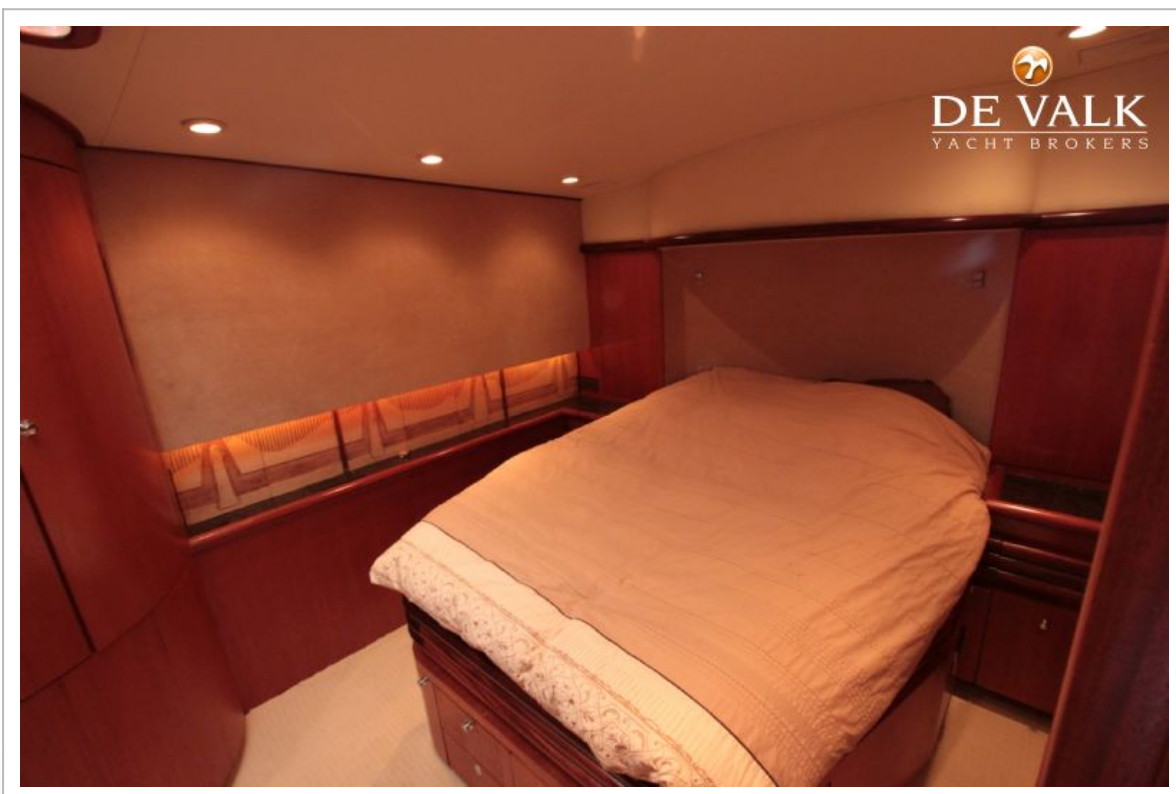

BUDDY DAVIS 68 SPORT FISHERMAN