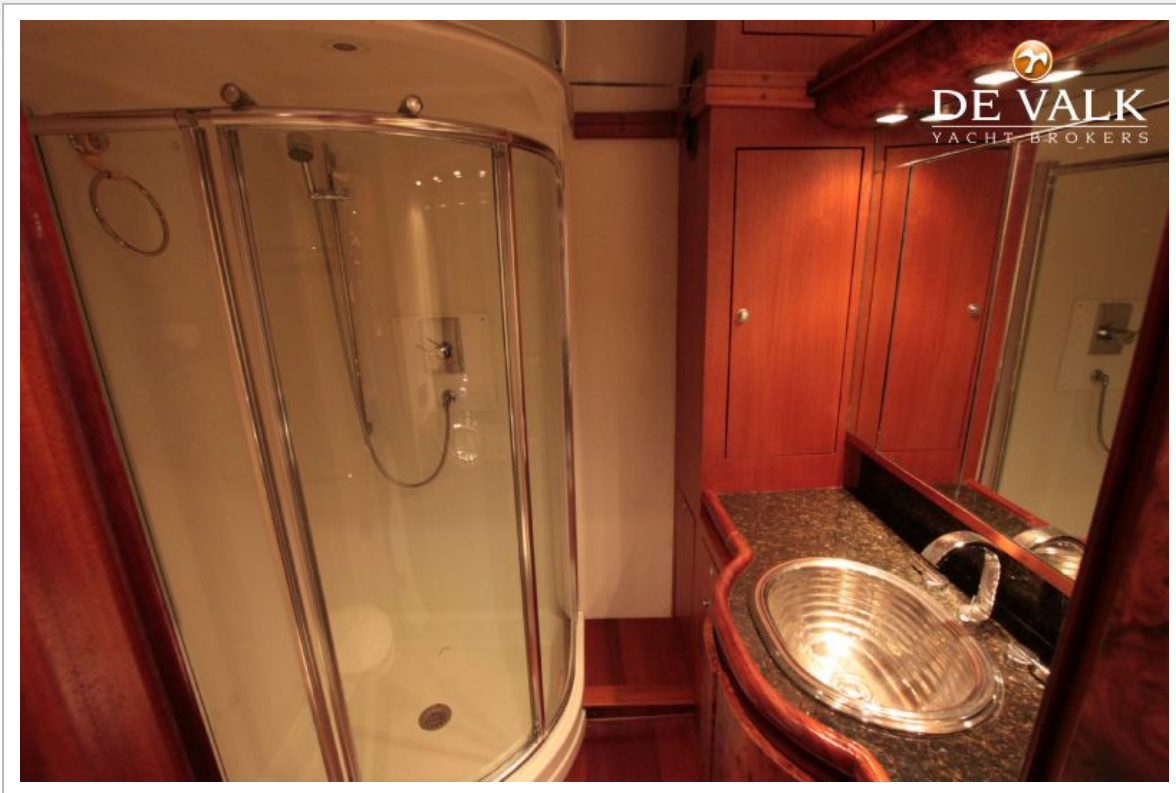

BUDDY DAVIS 68 SPORT FISHERMAN