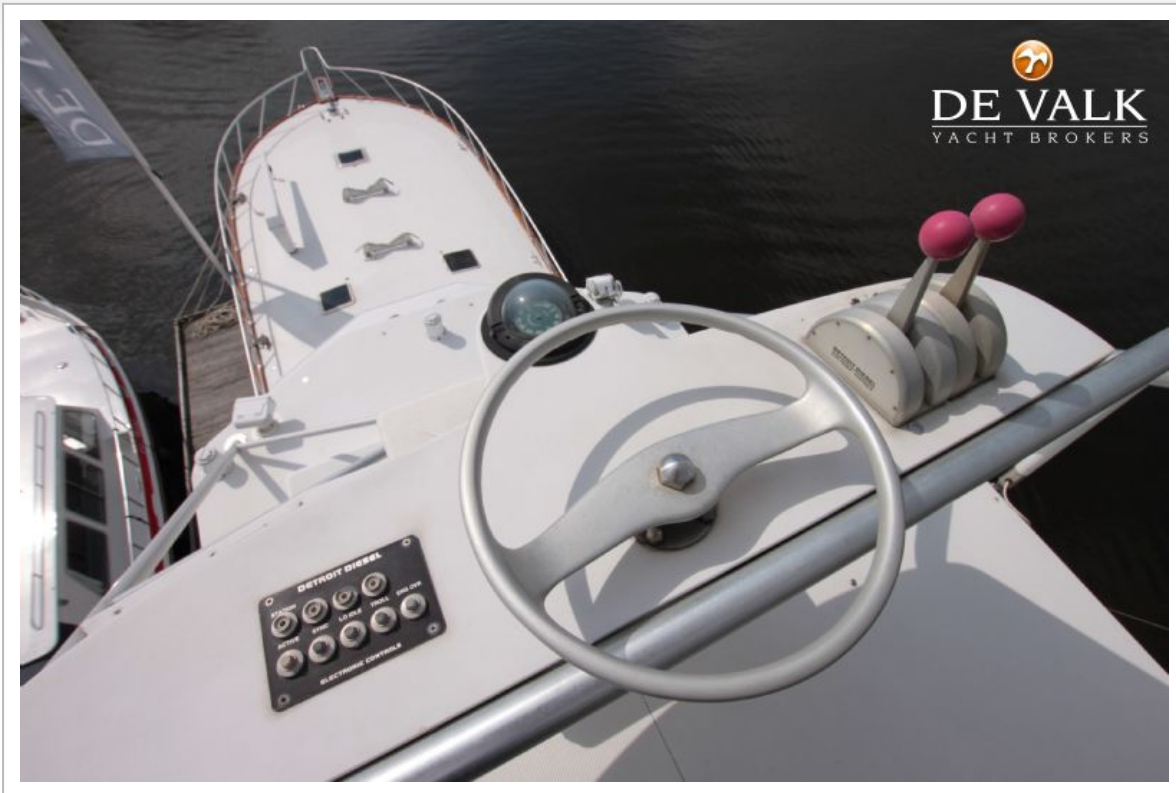

BUDDY DAVIS 68 SPORT FISHERMAN