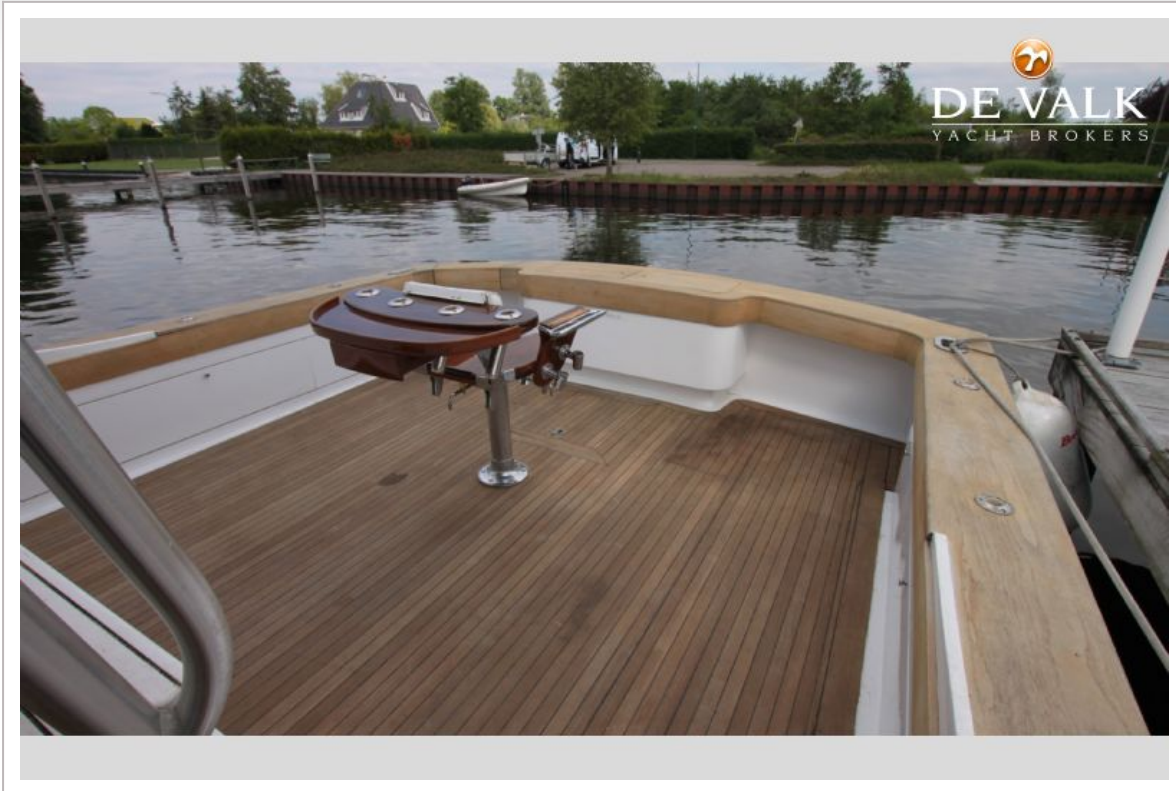

BUDDY DAVIS 68 SPORT FISHERMAN