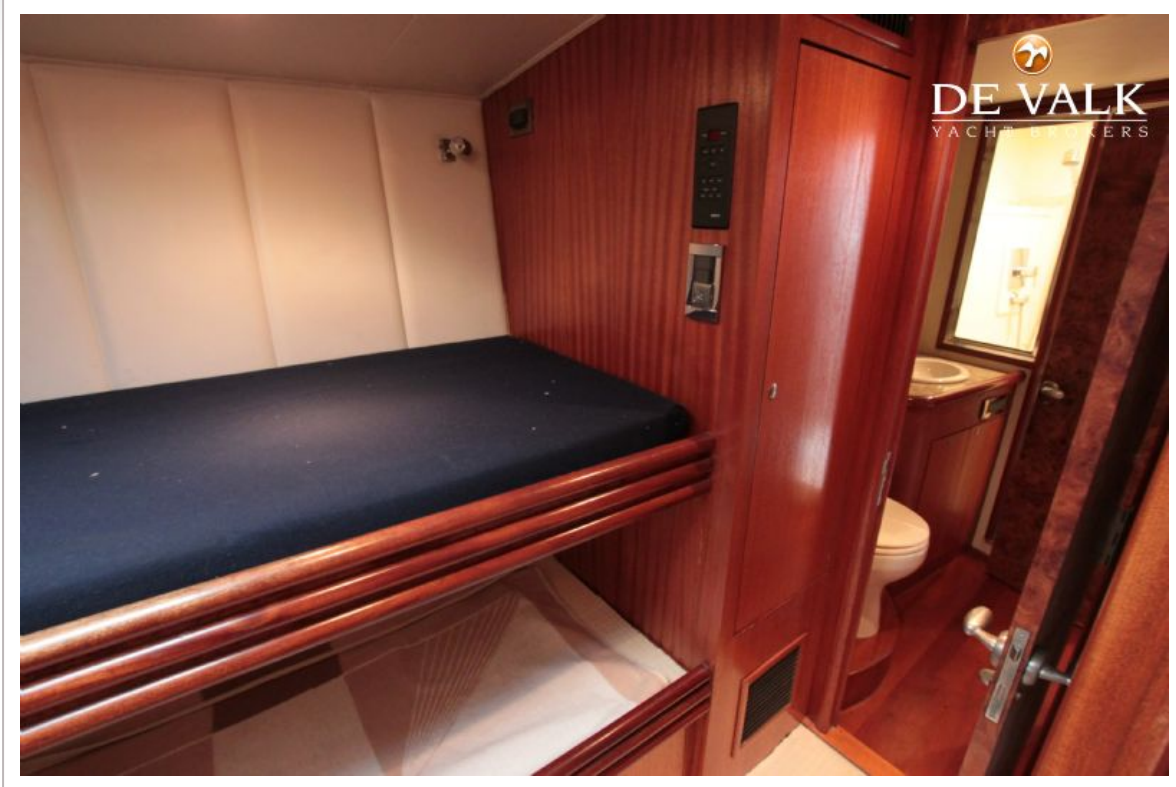

BUDDY DAVIS 68 SPORT FISHERMAN