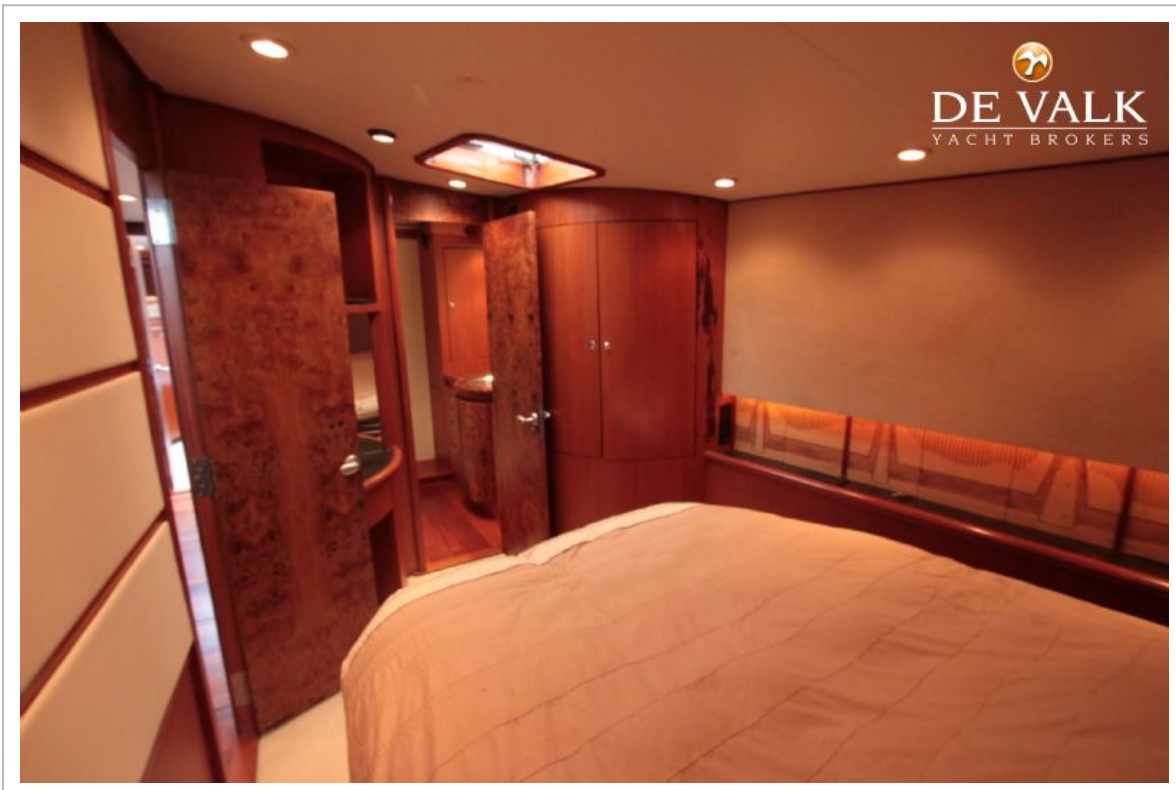

BUDDY DAVIS 68 SPORT FISHERMAN