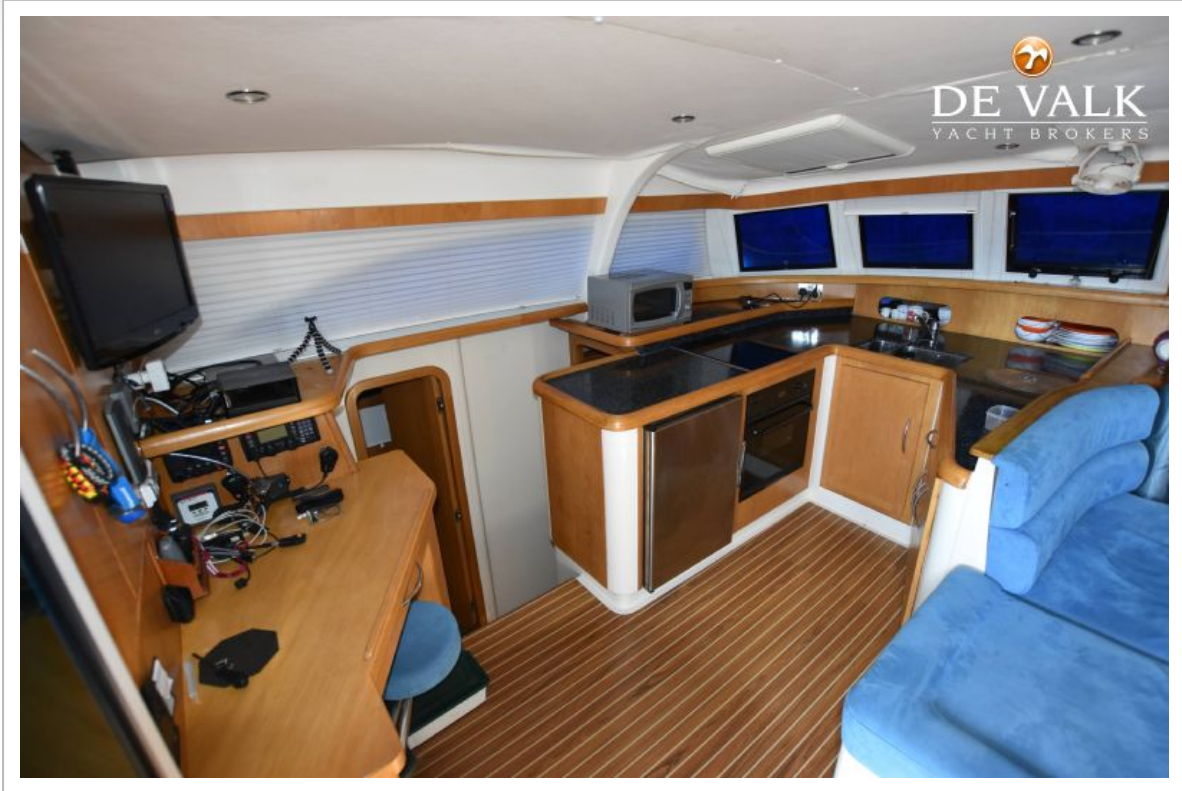

BROADBLUE 415