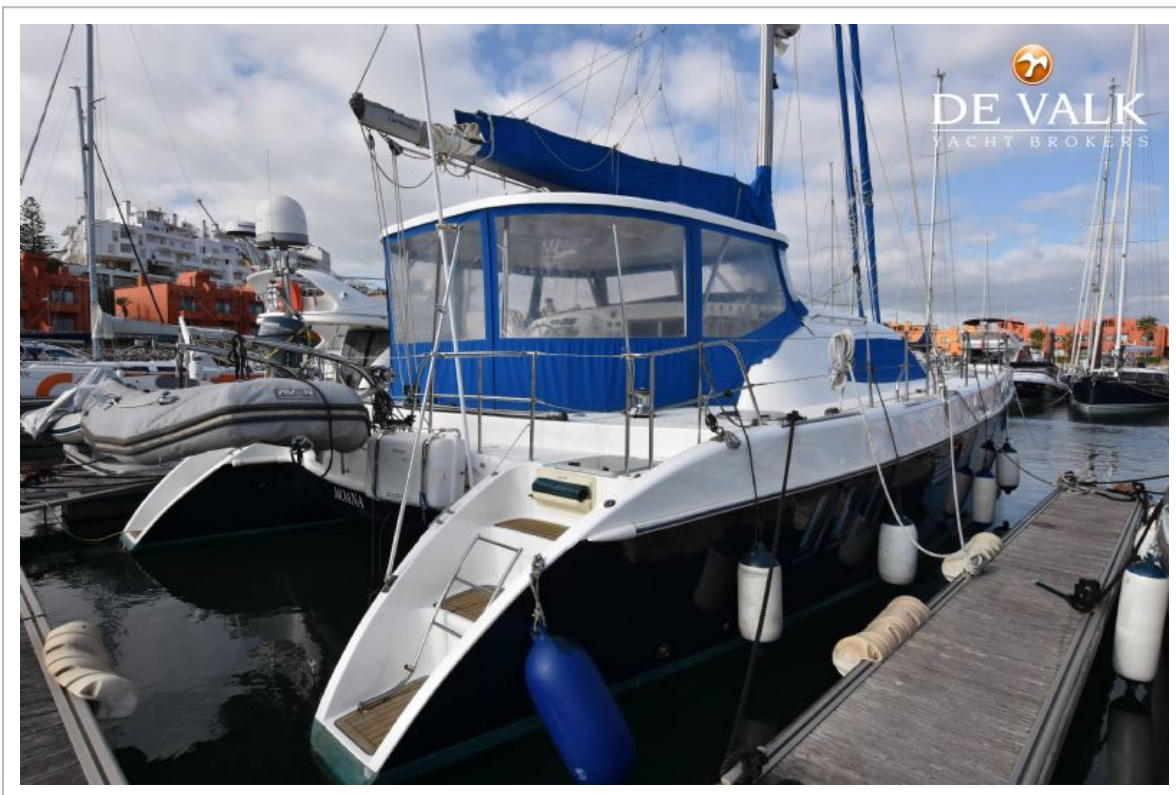

BROADBLUE 415