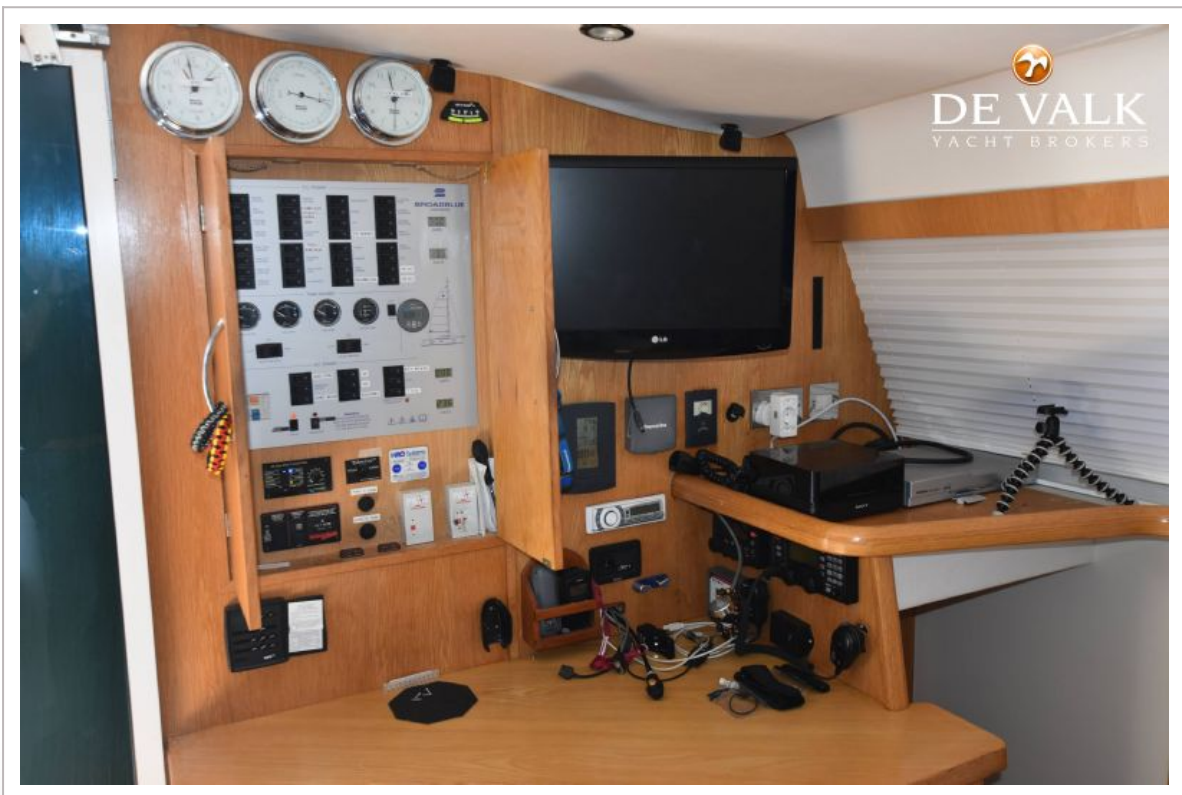

BROADBLUE 415