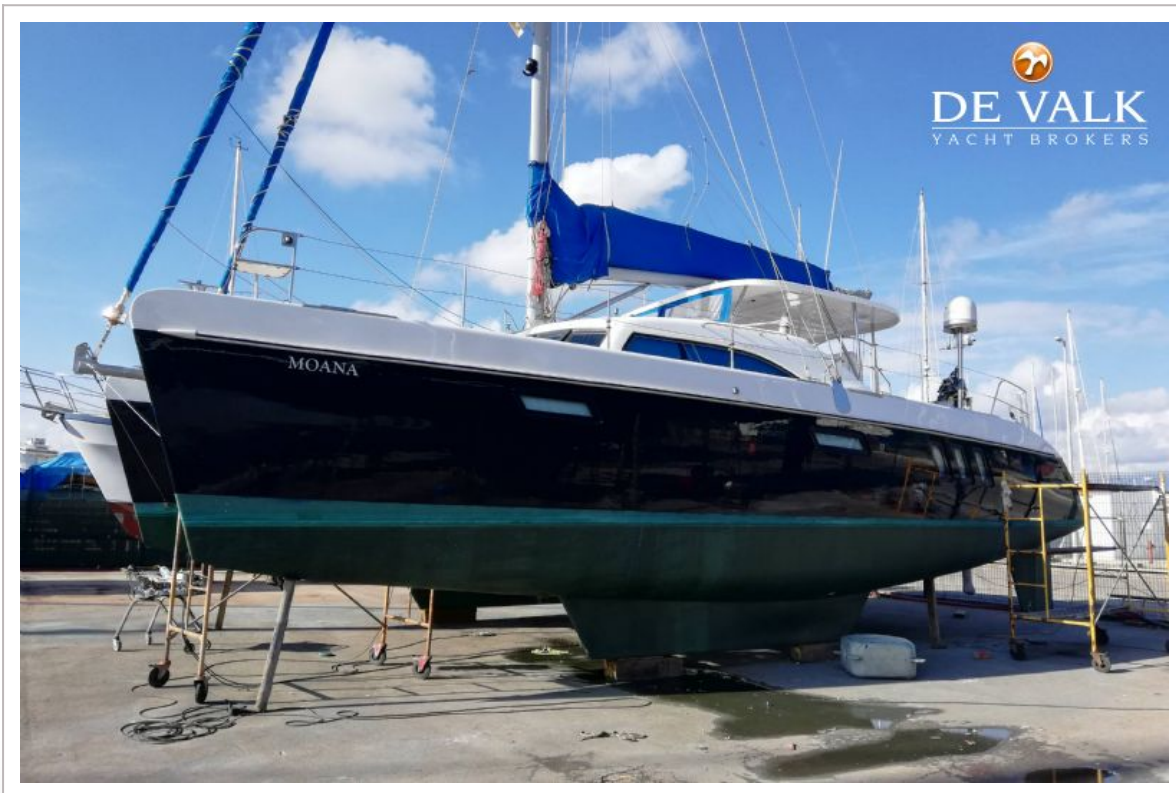

BROADBLUE 415