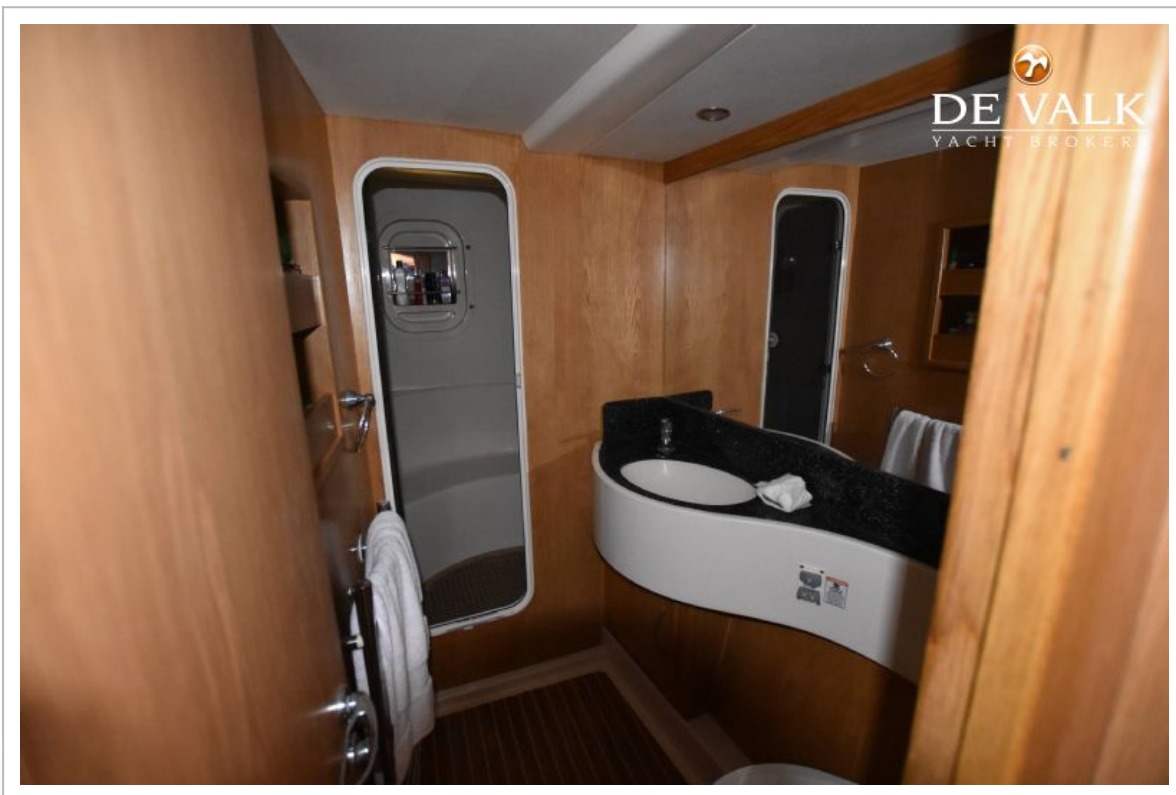

BROADBLUE 415