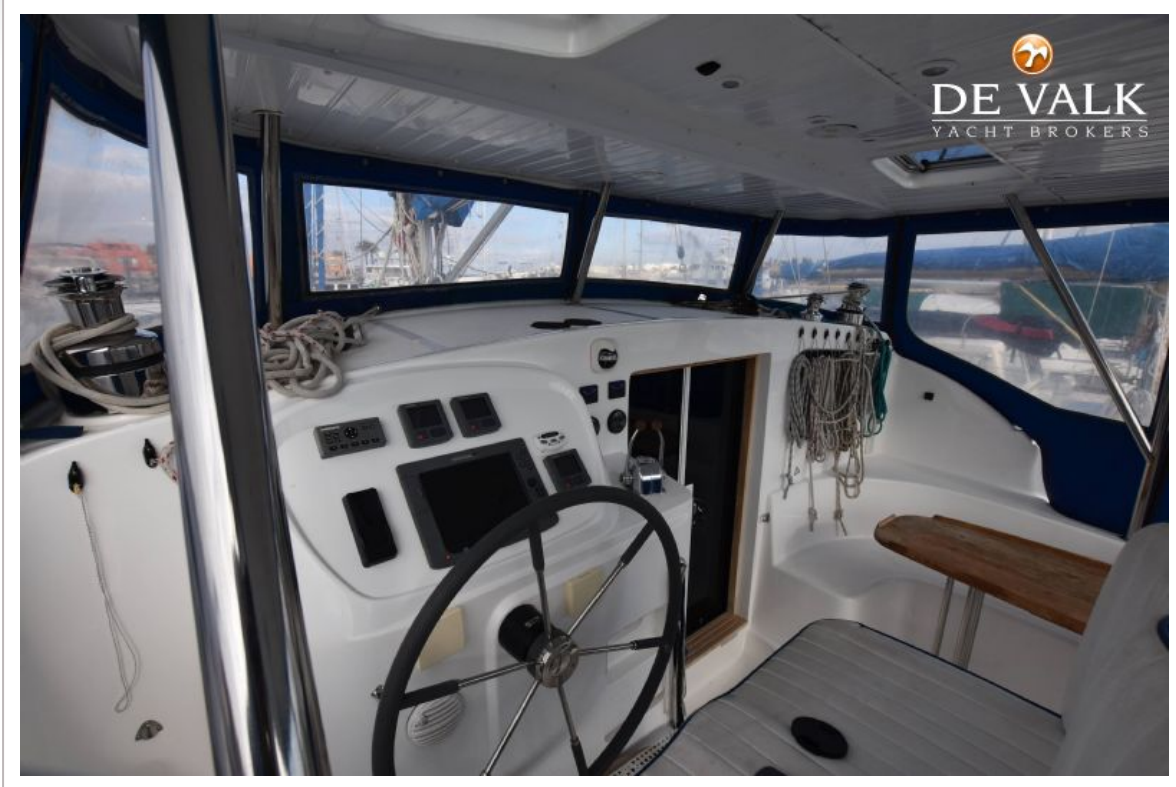

BROADBLUE 415