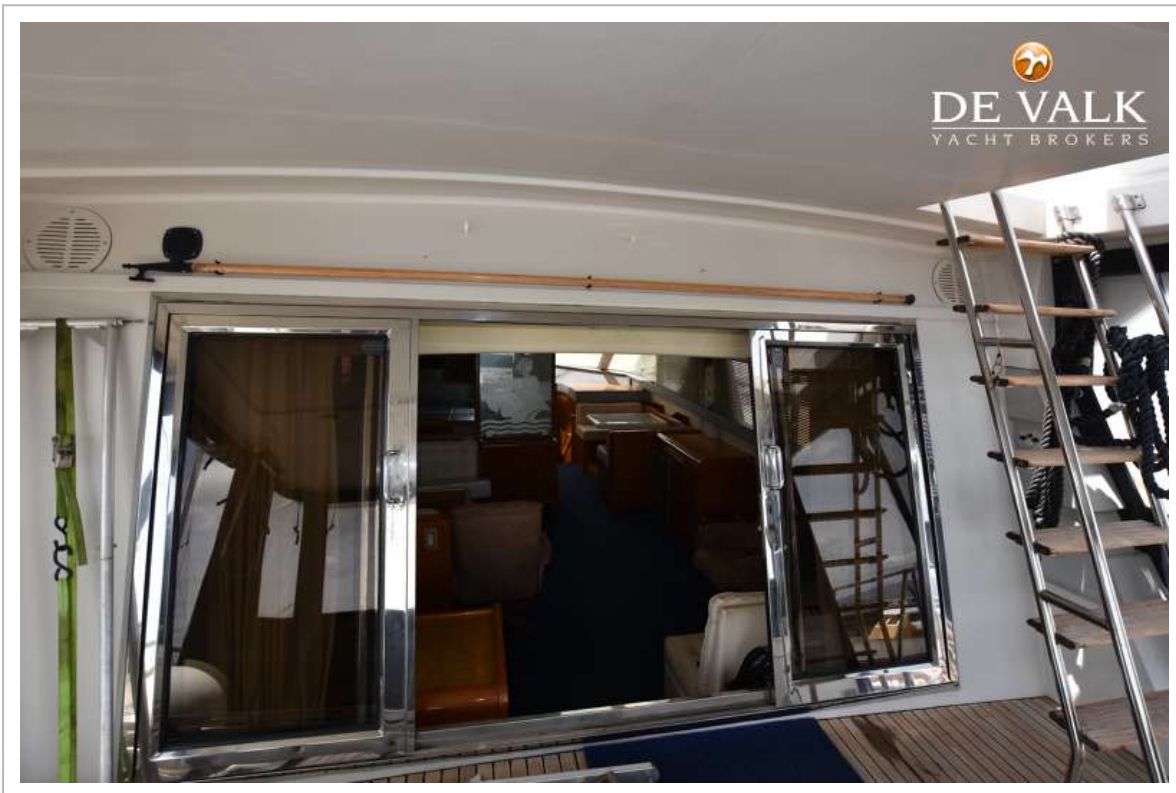

PRESIDENT TARQUIN 595