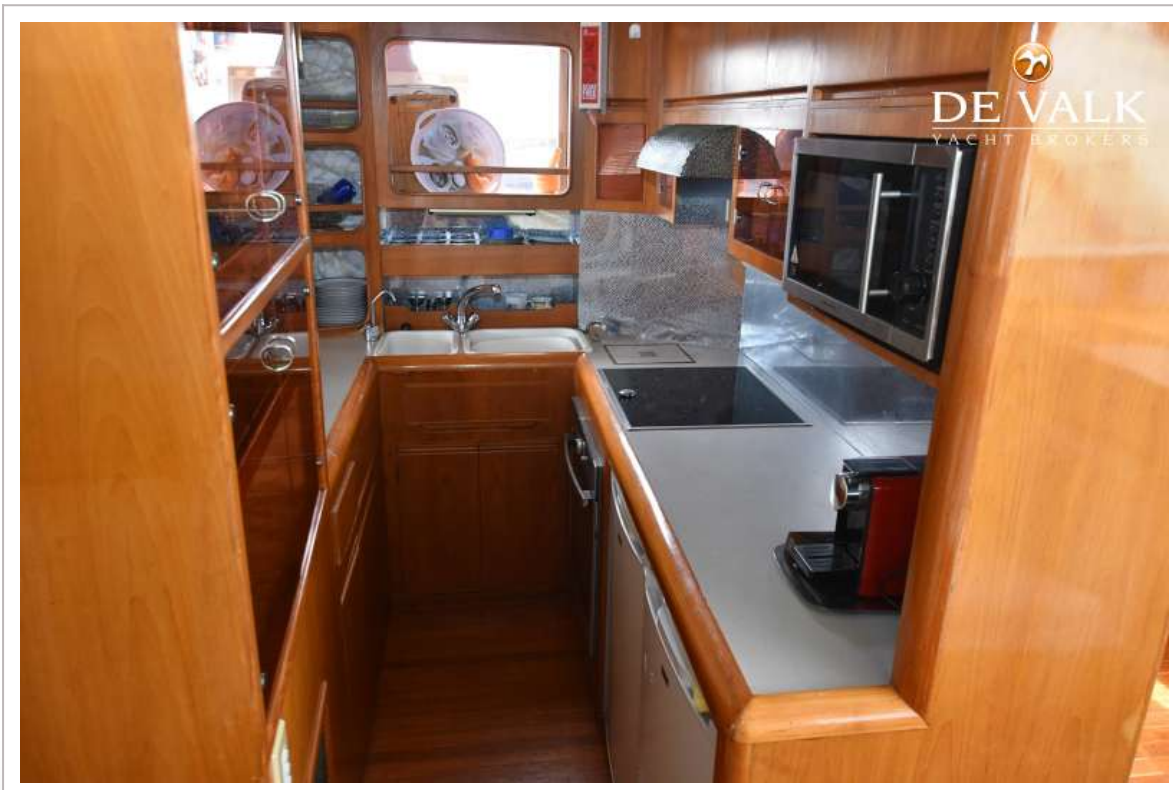

PRESIDENT TARQUIN 595