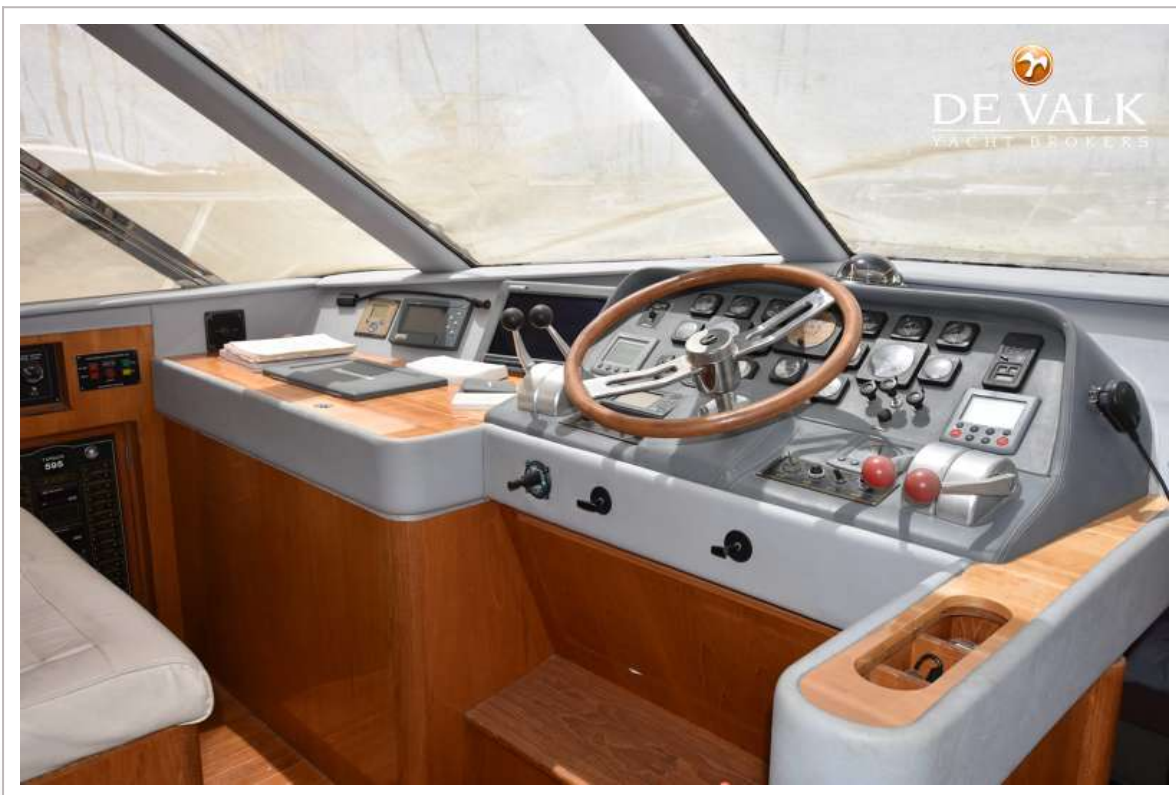

PRESIDENT TARQUIN 595