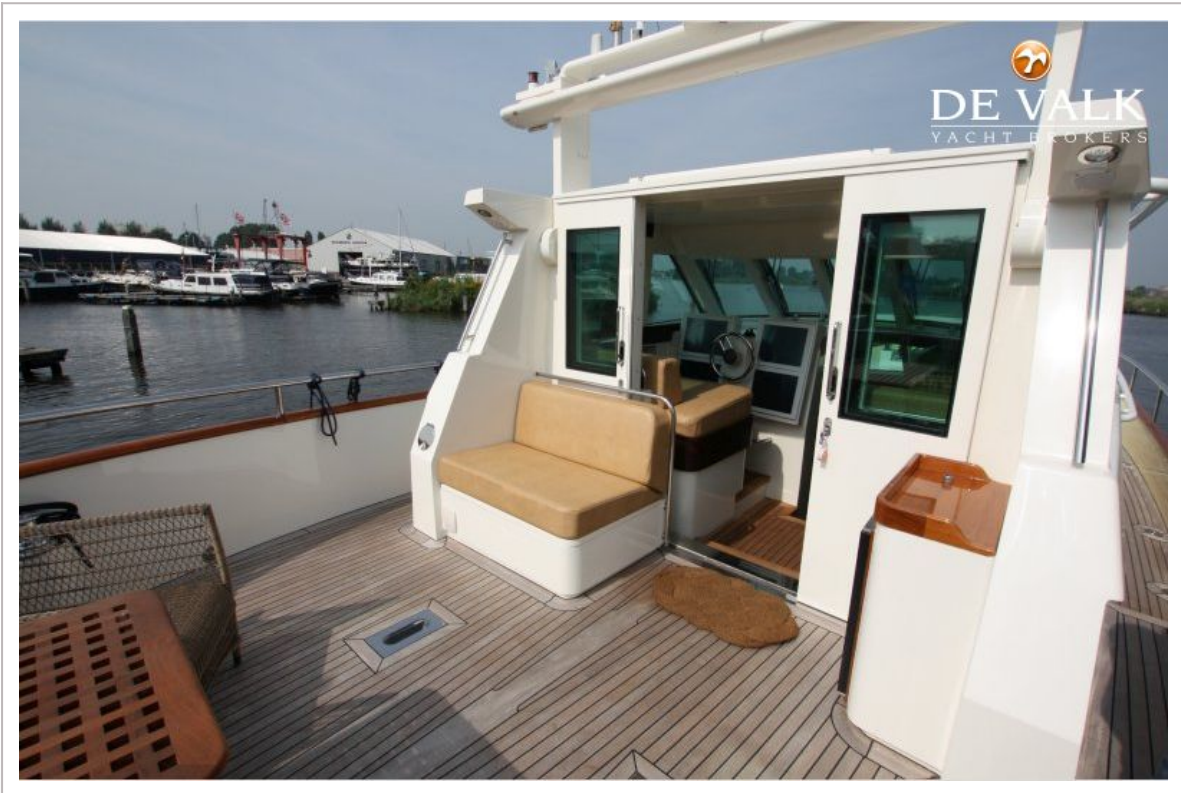

P.B. BEHAGE KOTTER 14.48