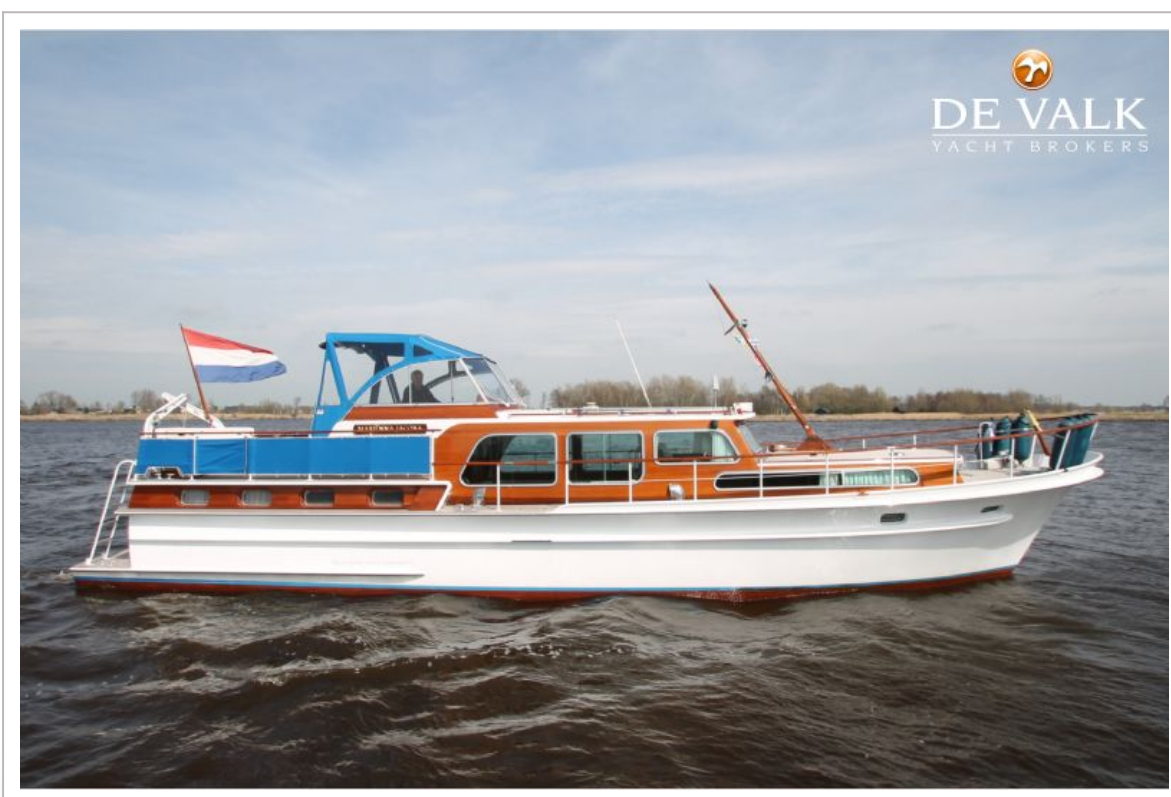

SUPER VAN CRAFT 1380