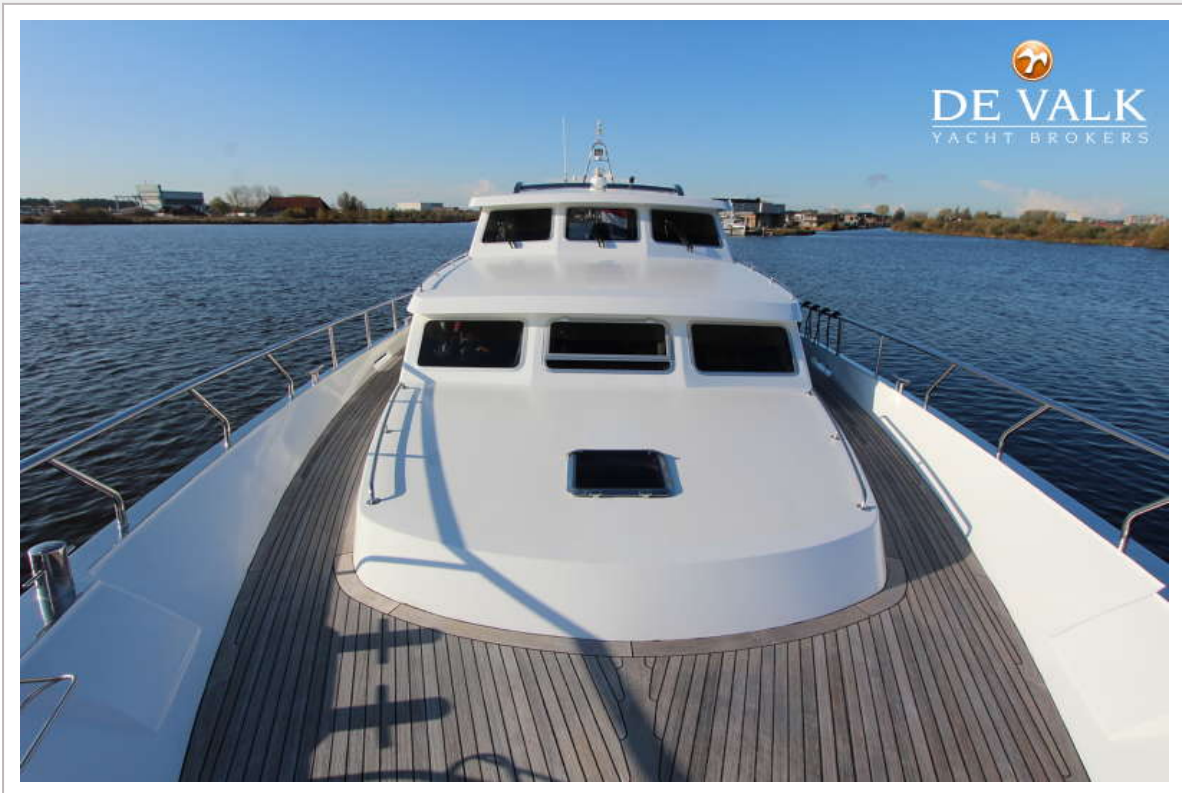

VAN DER HEIJDEN DYNAMIC DELUXE 2100