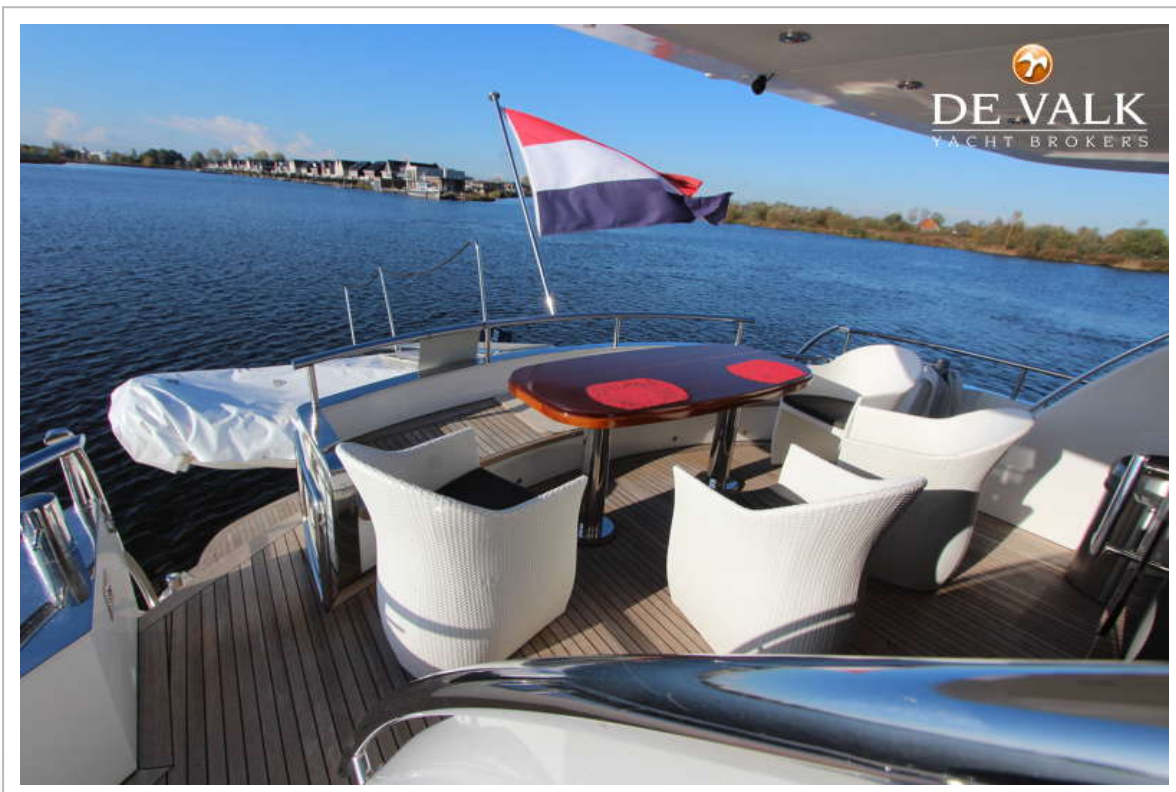

VAN DER HEIJDEN DYNAMIC DELUXE 2100