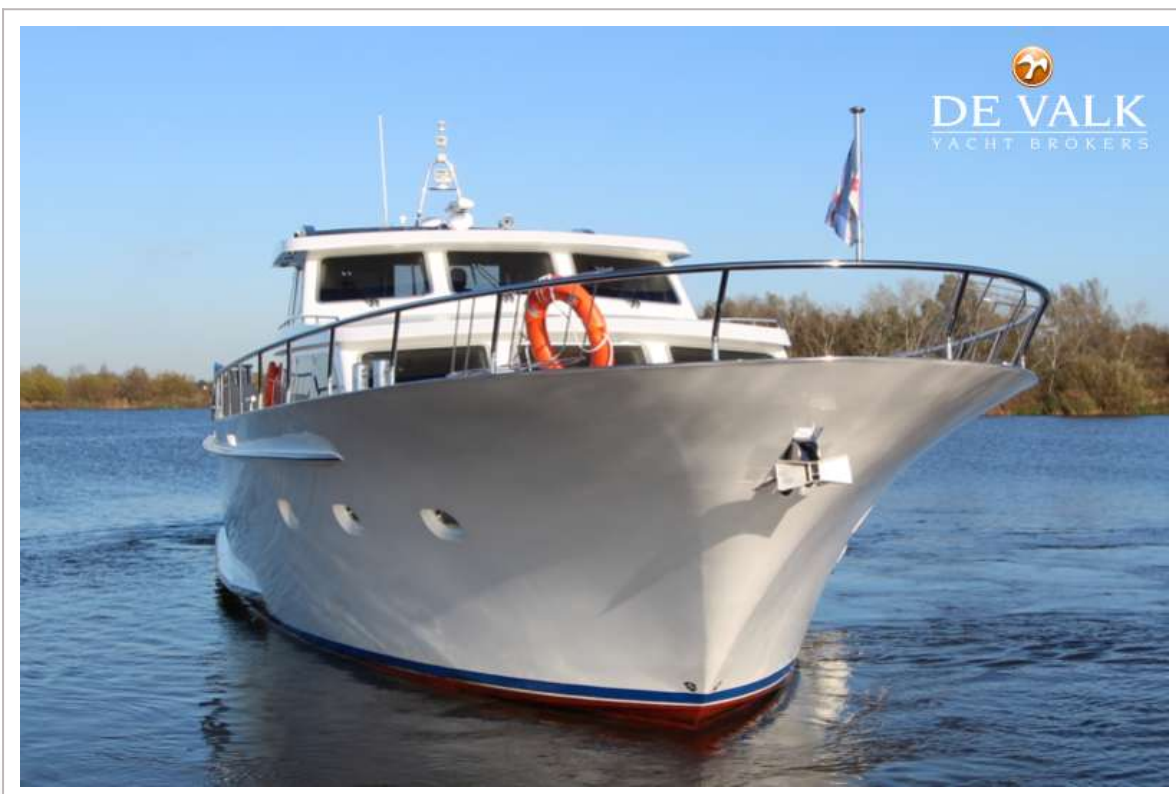

VAN DER HEIJDEN DYNAMIC DELUXE 2100