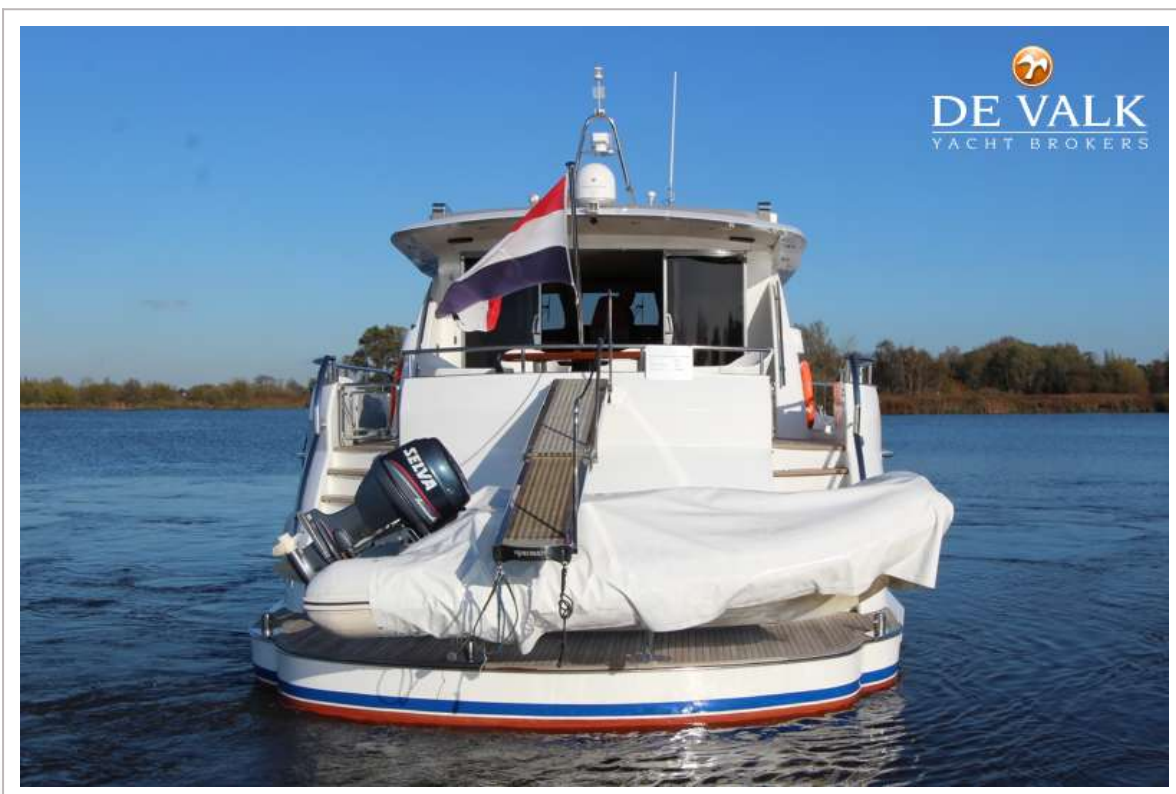

VAN DER HEIJDEN DYNAMIC DELUXE 2100