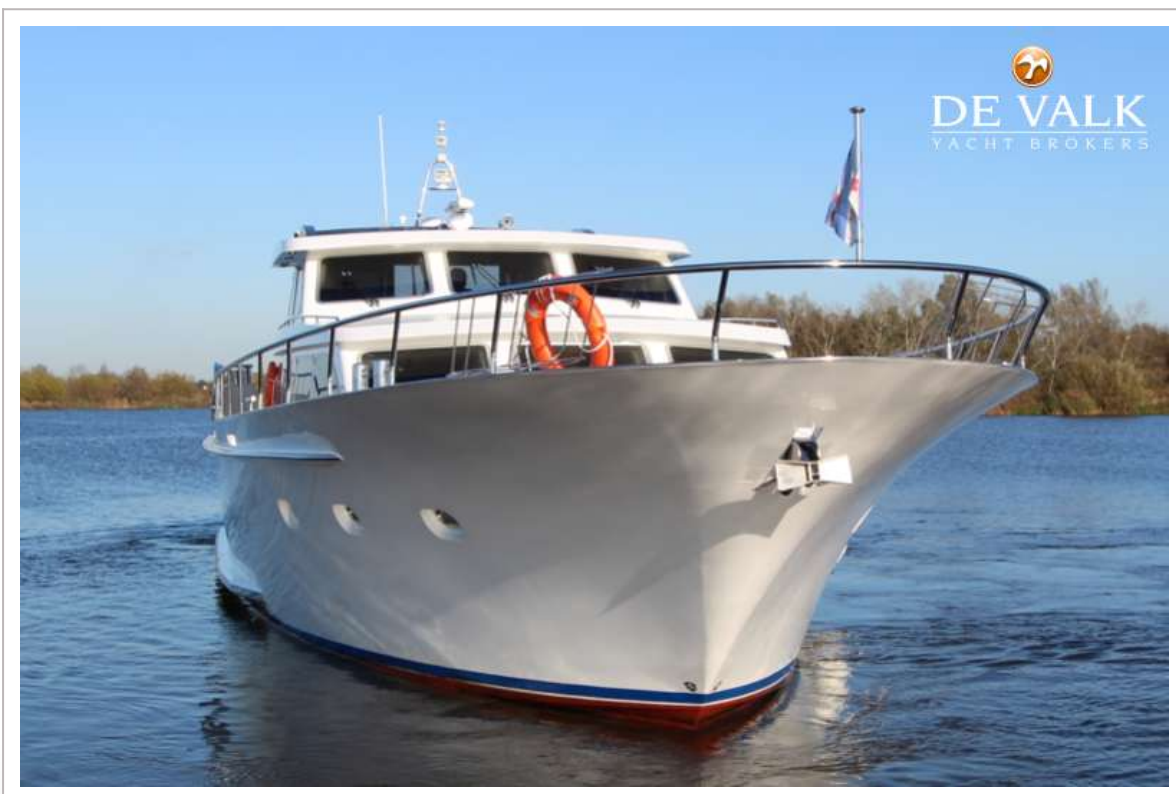

## VAN DE MAKELAAR

This Van der Heijden Dynamic Deluxe 2100 is a real super yacht. Characteristic is her understated character and very high level of finishing and equipment. With her wide flared bow this motor yacht is ideal for making long journeys by sea. This Van der Heijden is a stunning appearance where you can talk about all day long, from the first sight to the smallest detail (for example an high tech toilet and amazingly large shower): "Elisabeth" continues to amaze. Make an appointment to visit this beautiful Van der Heijden Dynamic Deluxe now!

# VAN DER HEIJDEN DYNAMIC DELUXE 2100