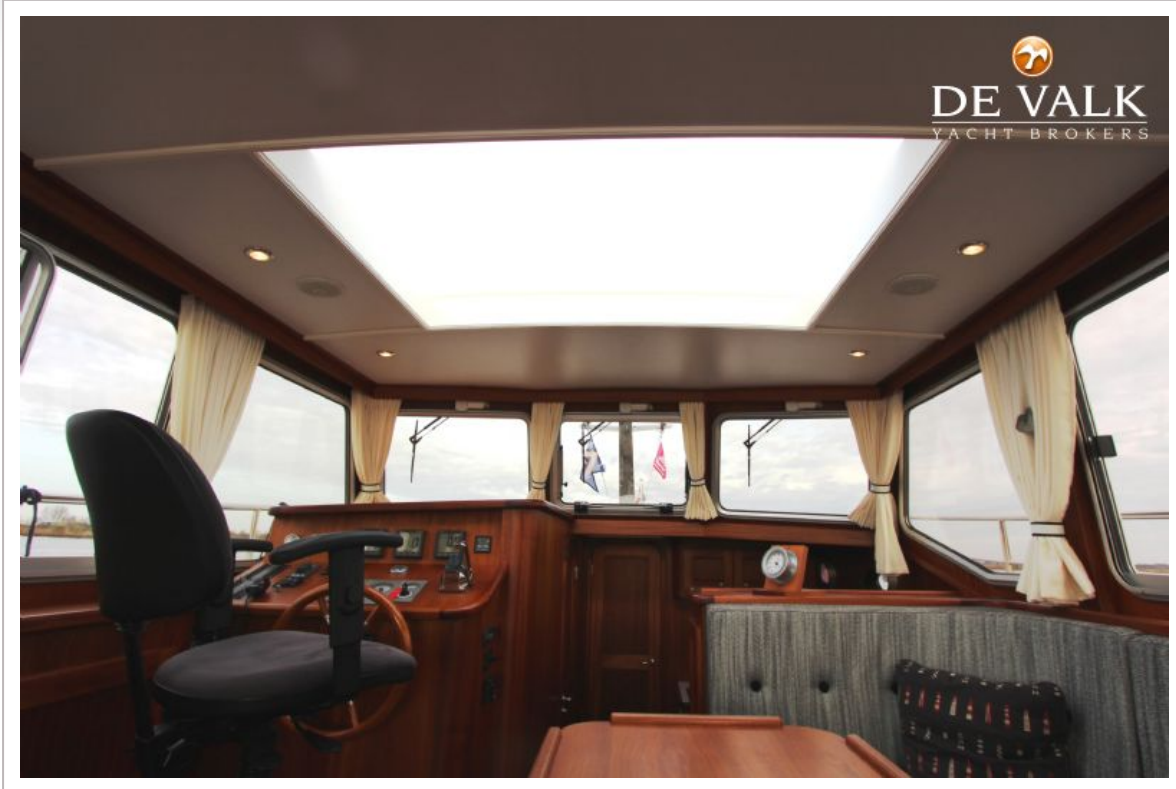

DRENTSCHE KOTTER 1160 OK