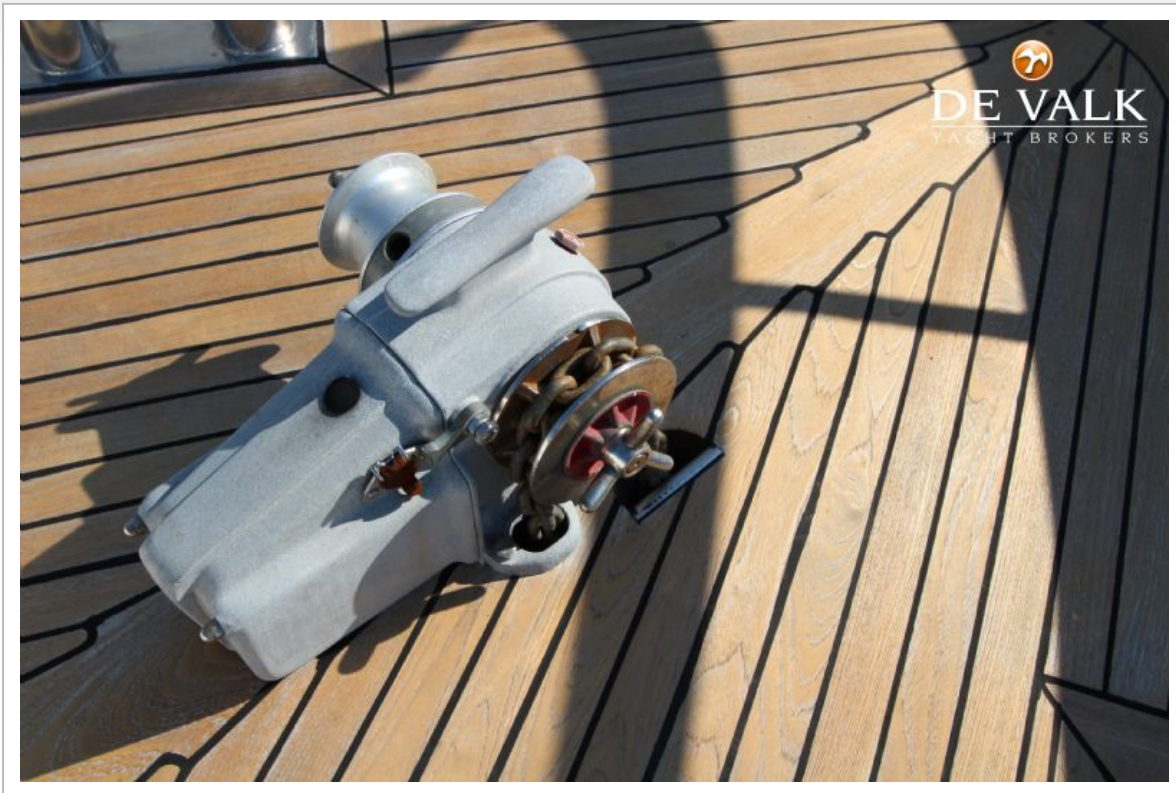

KOMPIER KOTTER 1300