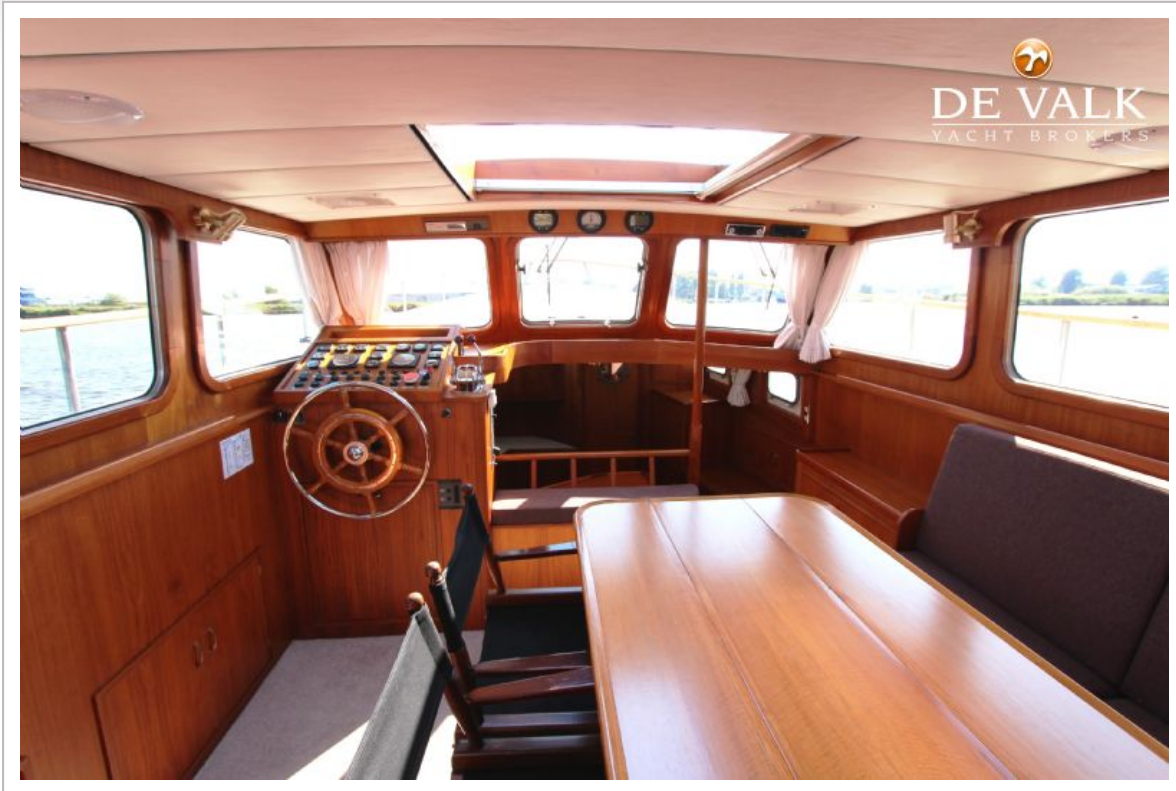

KOMPIER KOTTER 1300