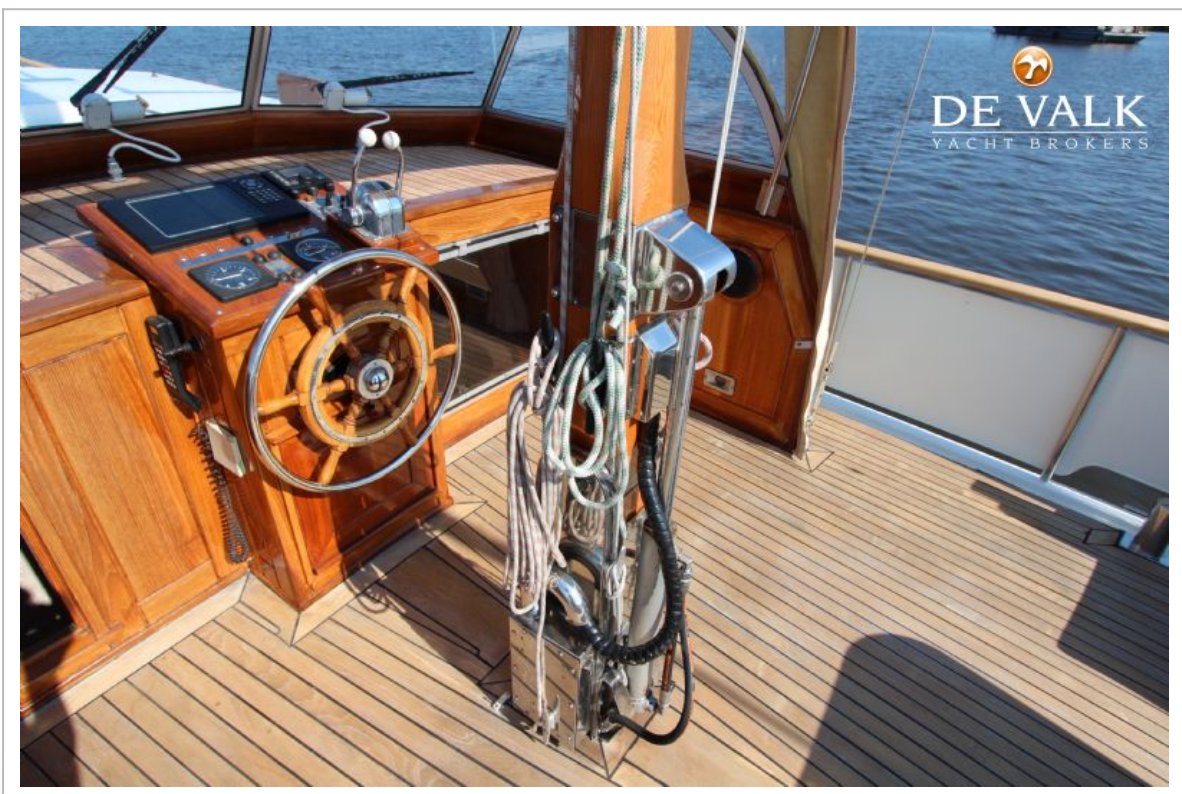

KOMPIER KOTTER 1300