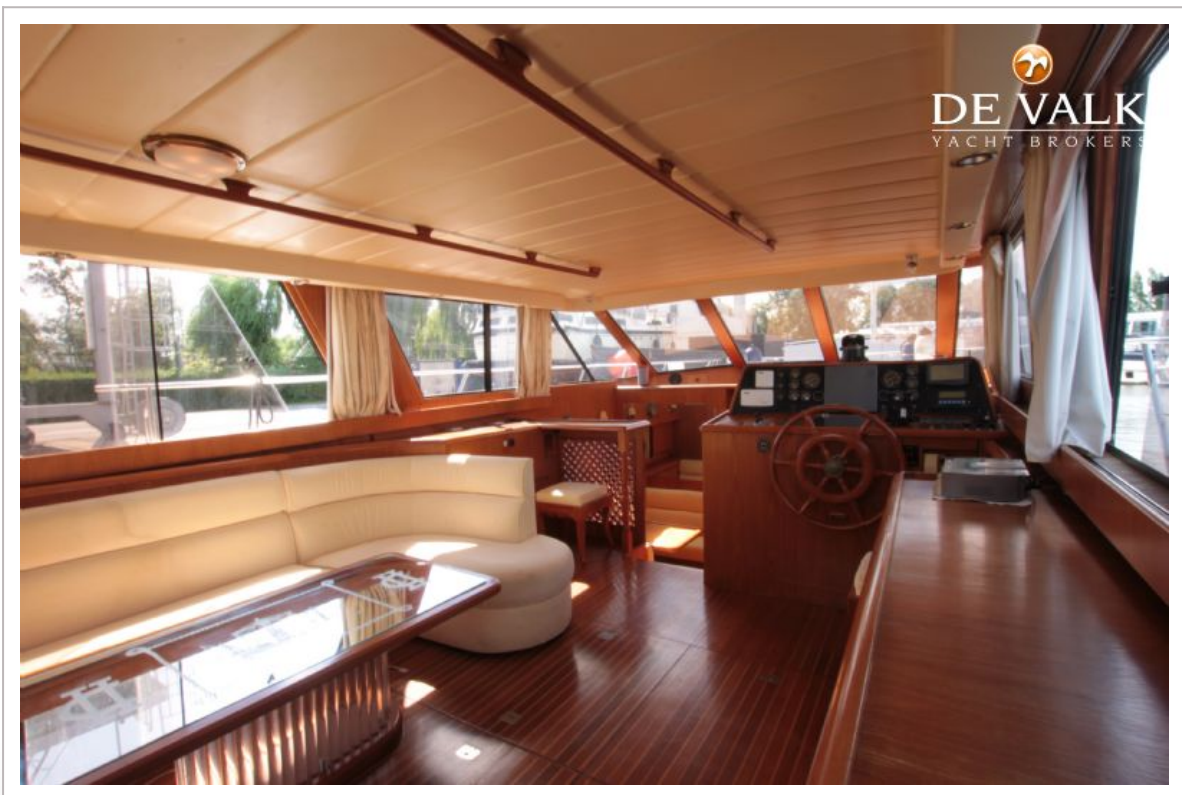

PRESIDENT 545 SUNDECK