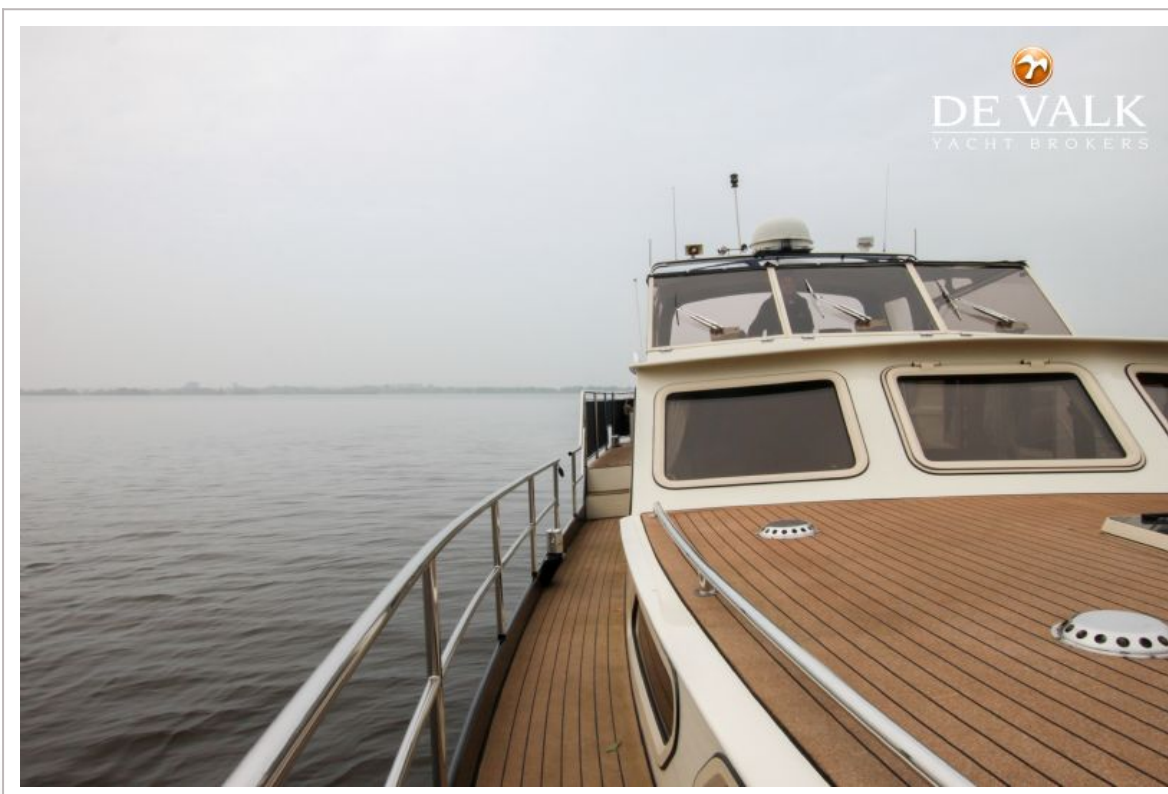

BRABANTKRUISER SPACELINE 1425