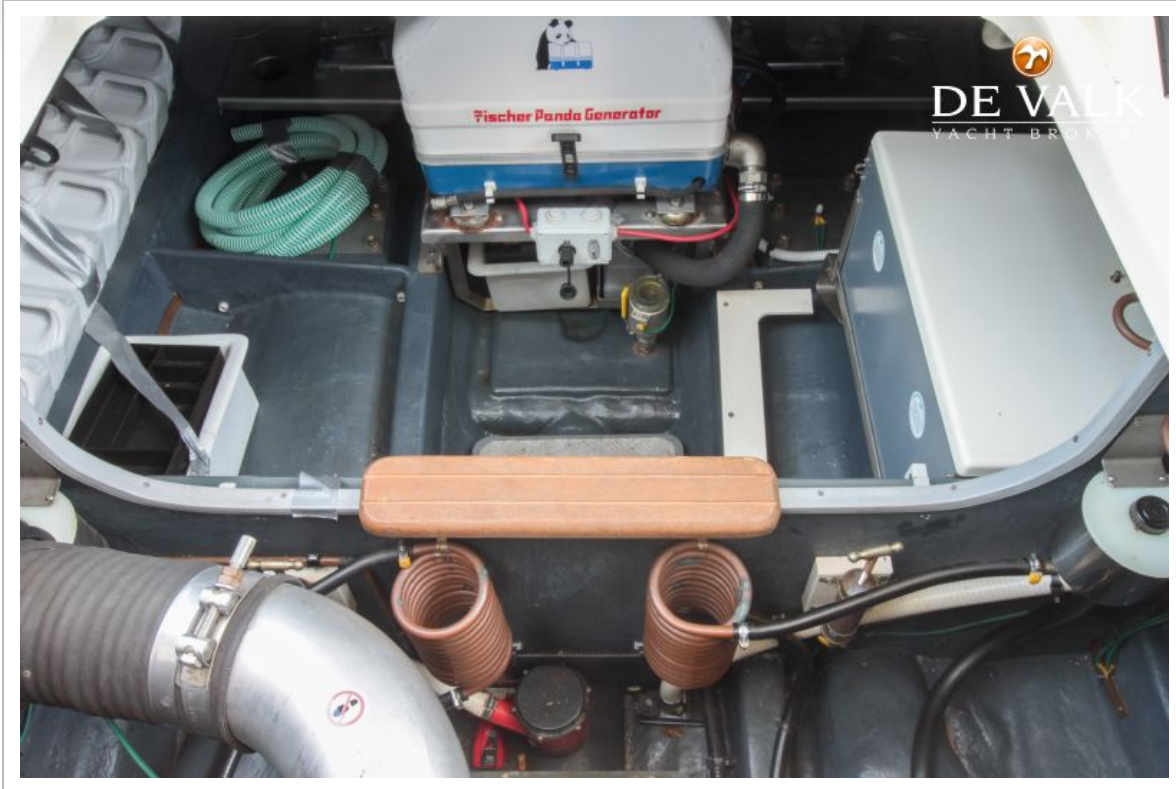

CRANCHI ATLANTIQUE 40