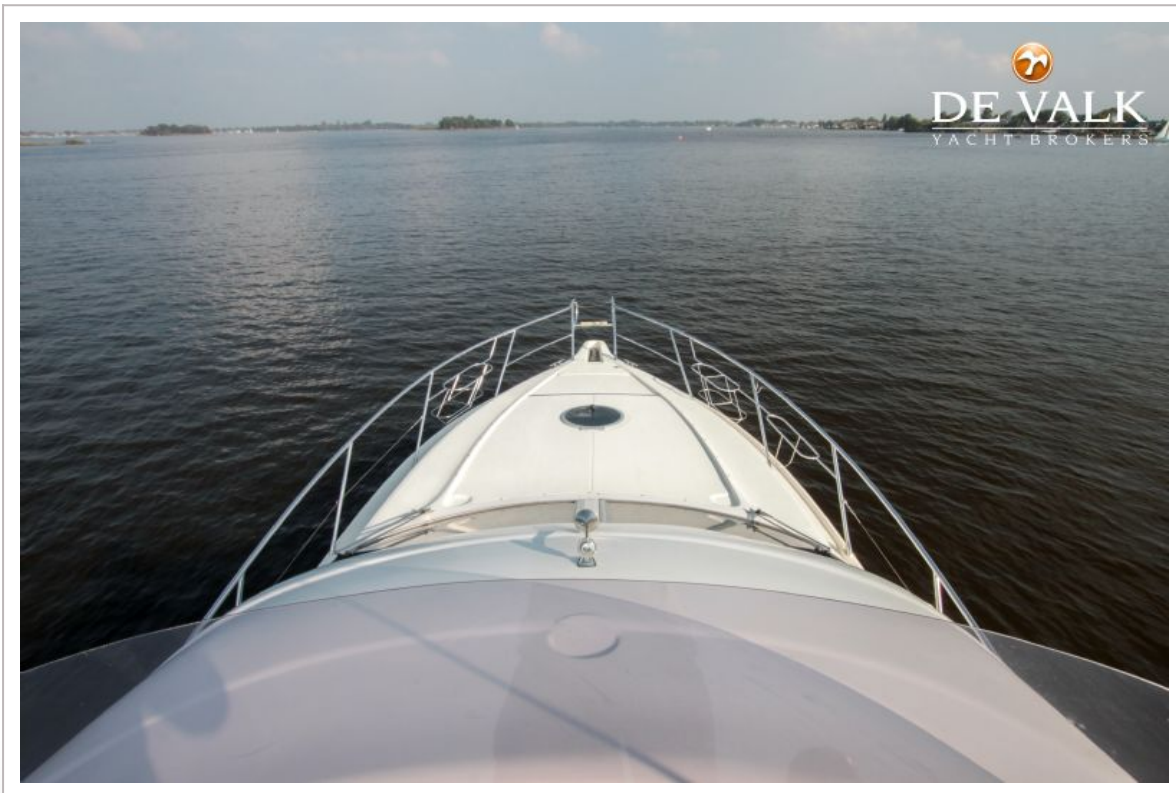

CRANCHI ATLANTIQUE 40