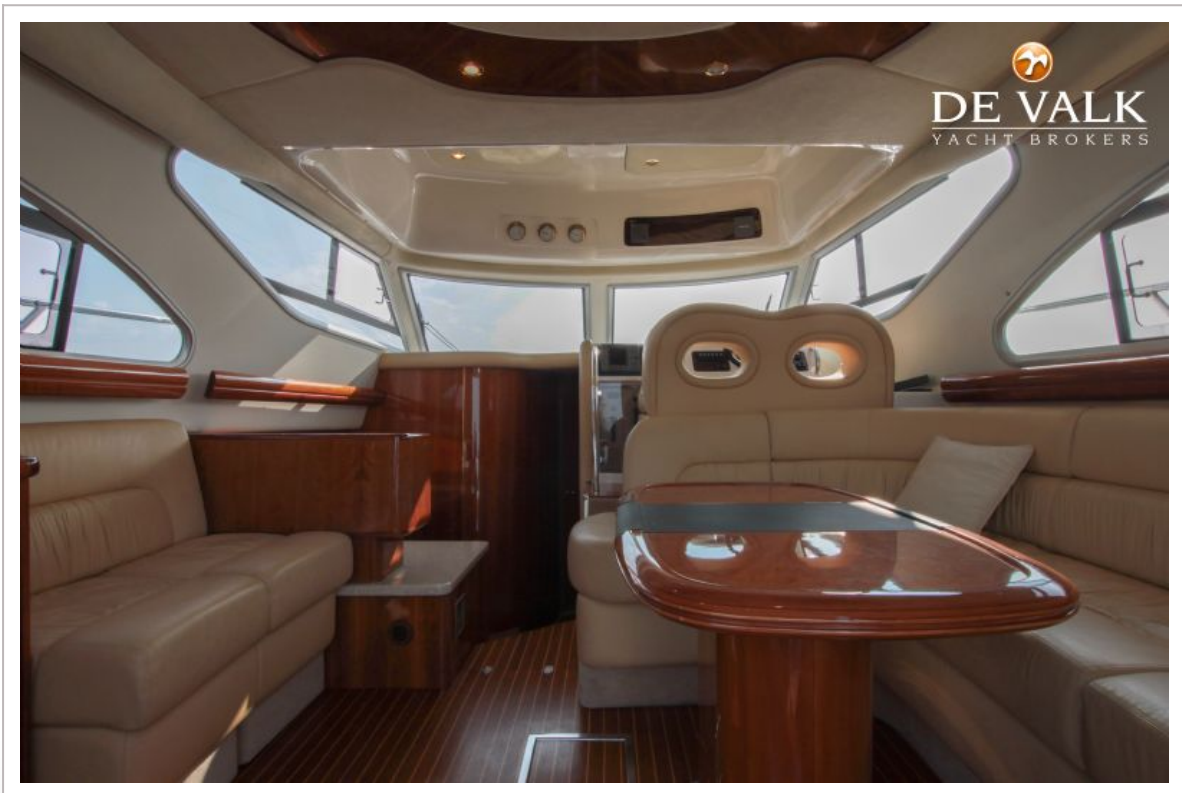

CRANCHI ATLANTIQUE 40