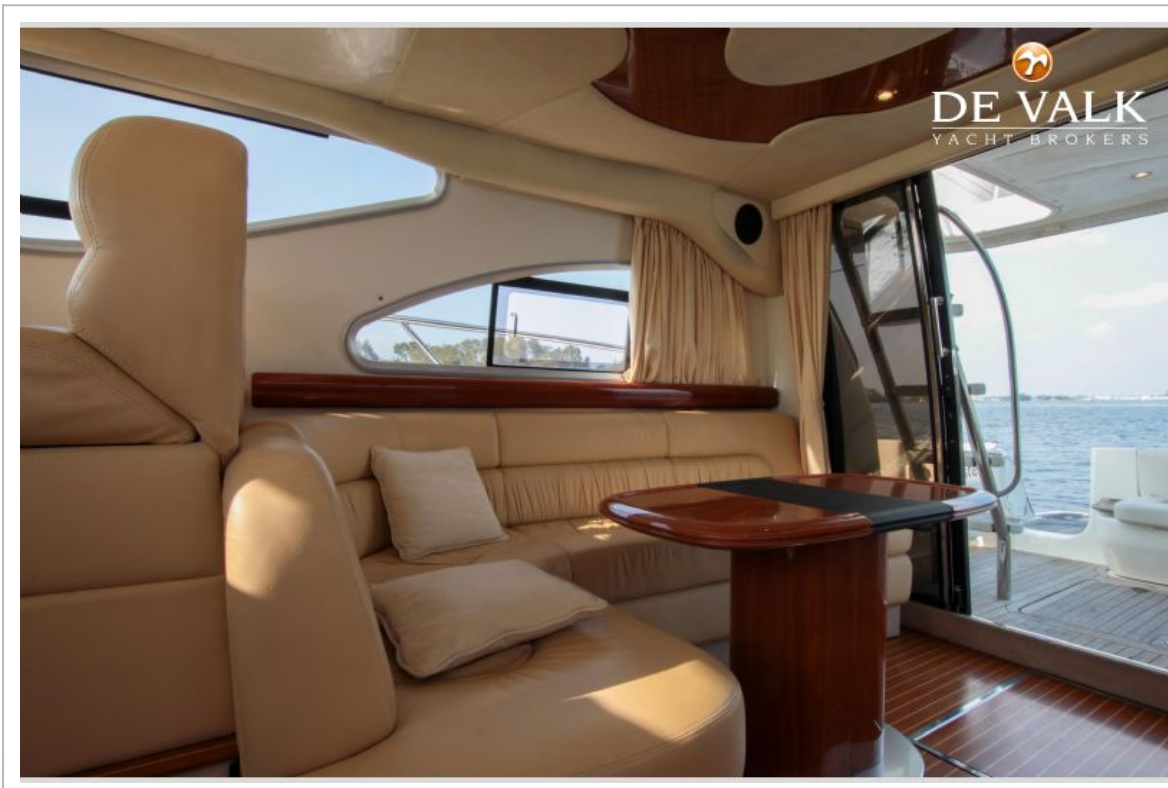

CRANCHI ATLANTIQUE 40