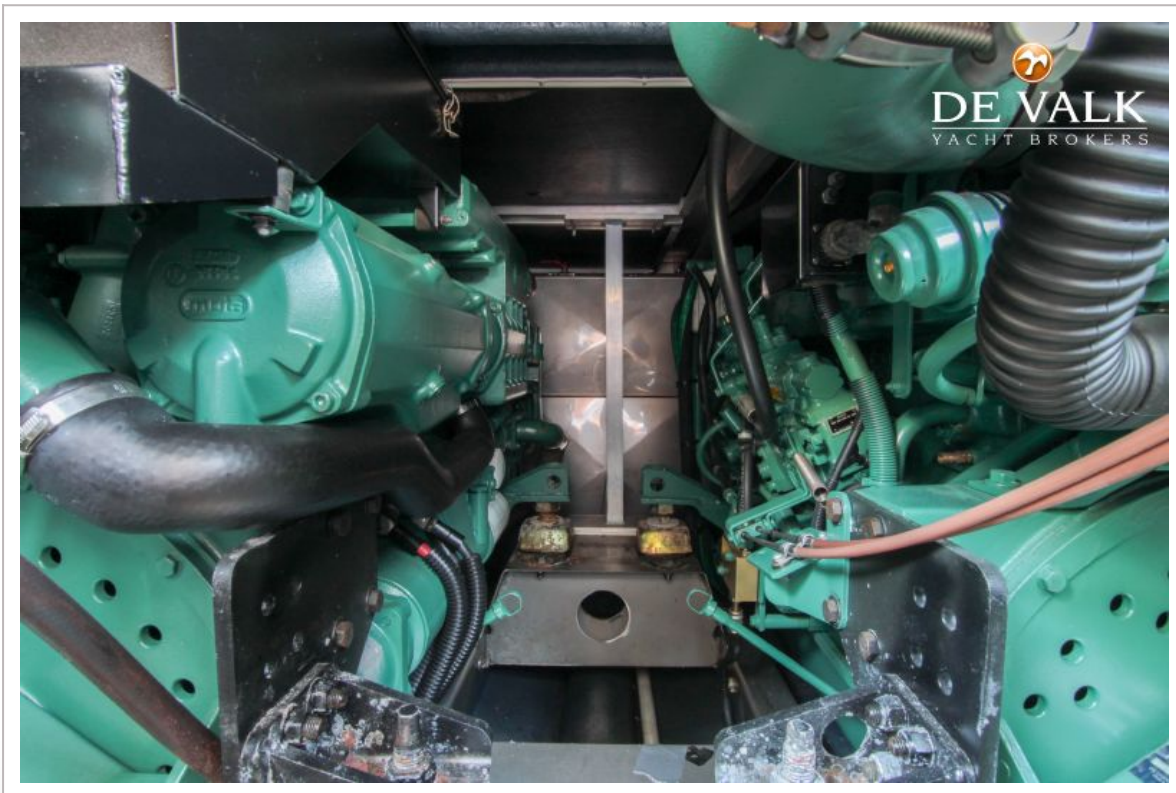

CRANCHI ATLANTIQUE 40