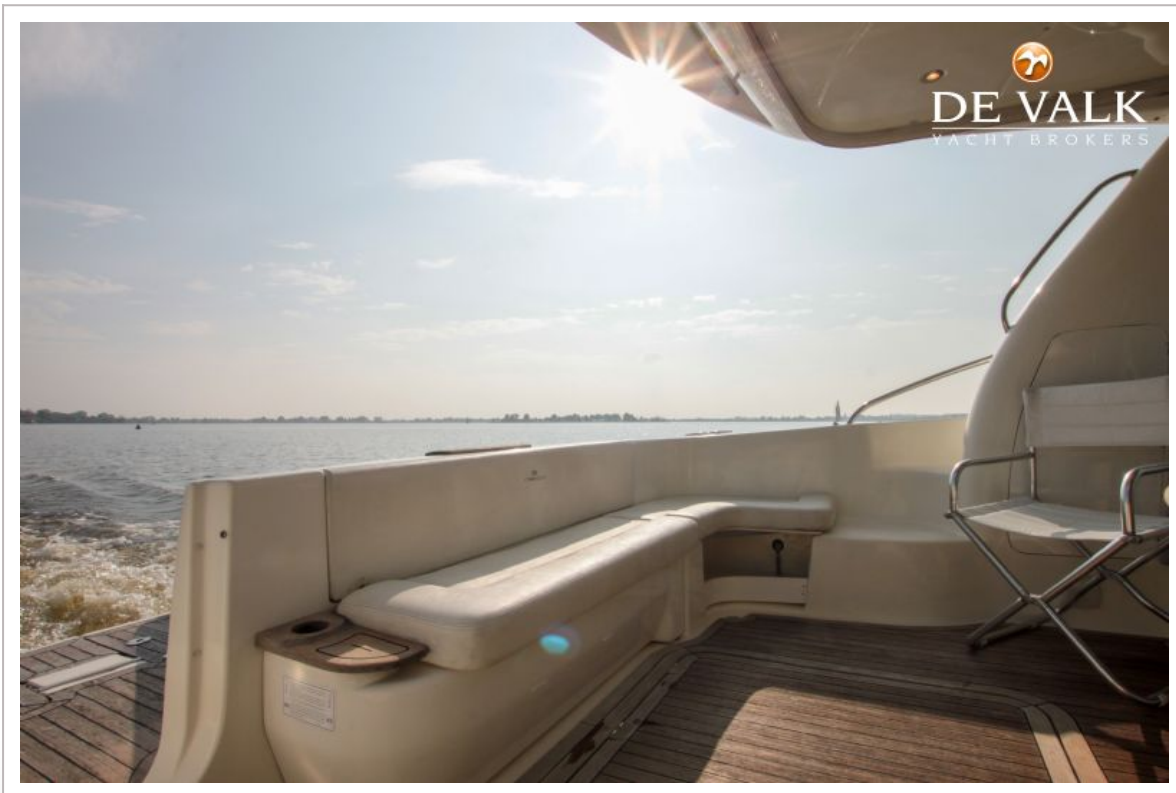

CRANCHI ATLANTIQUE 40