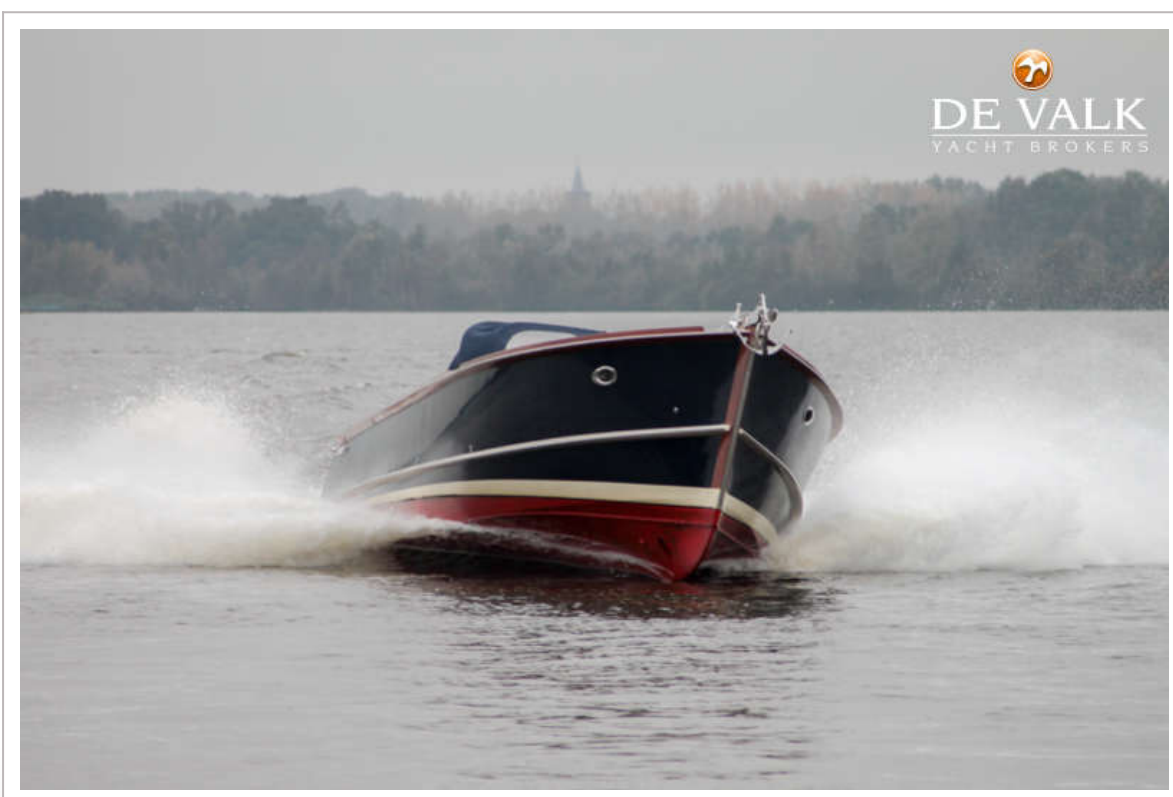

BRANDARIS 1100 PUR SANG