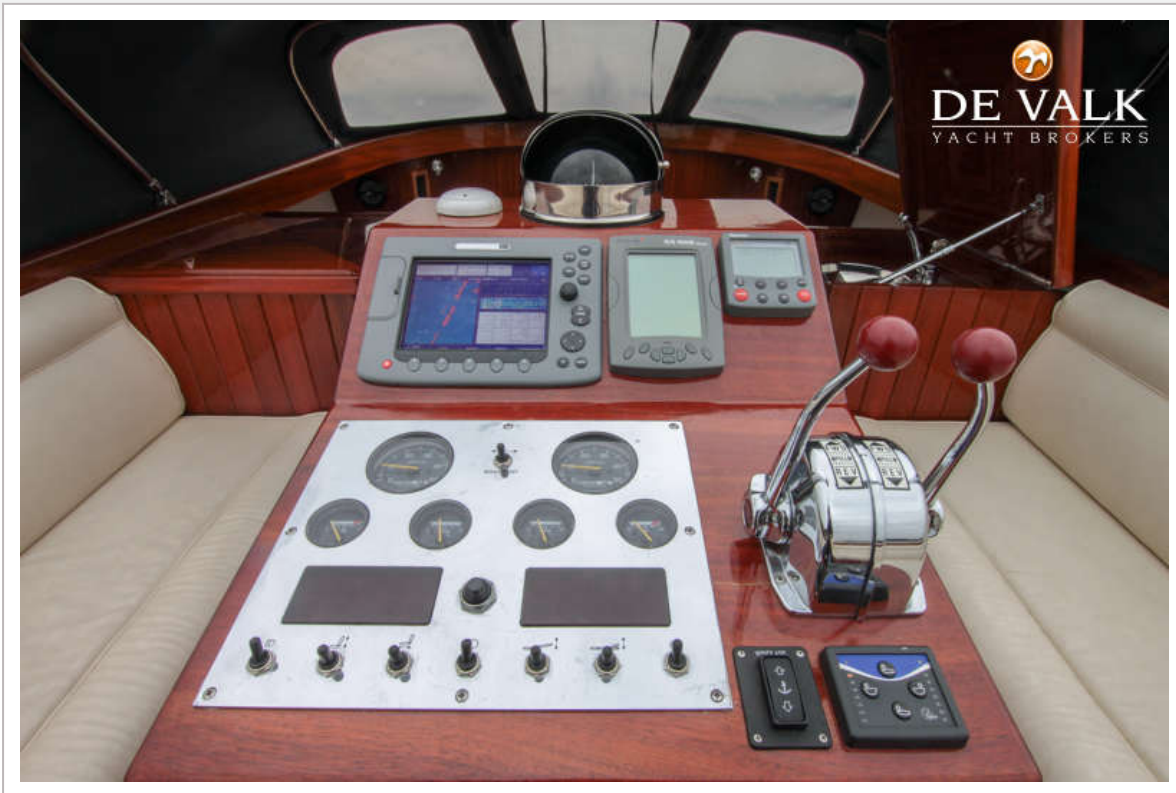

BRANDARIS 1100 PUR SANG