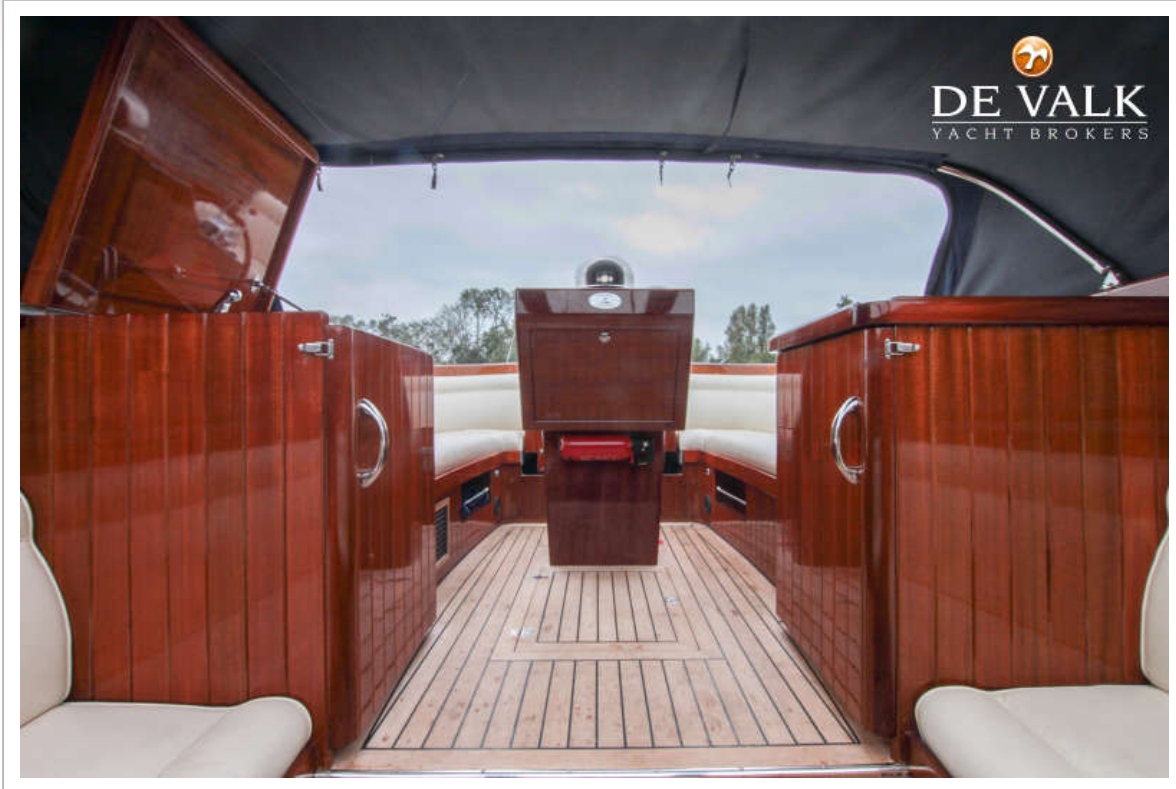

BRANDARIS 1100 PUR SANG