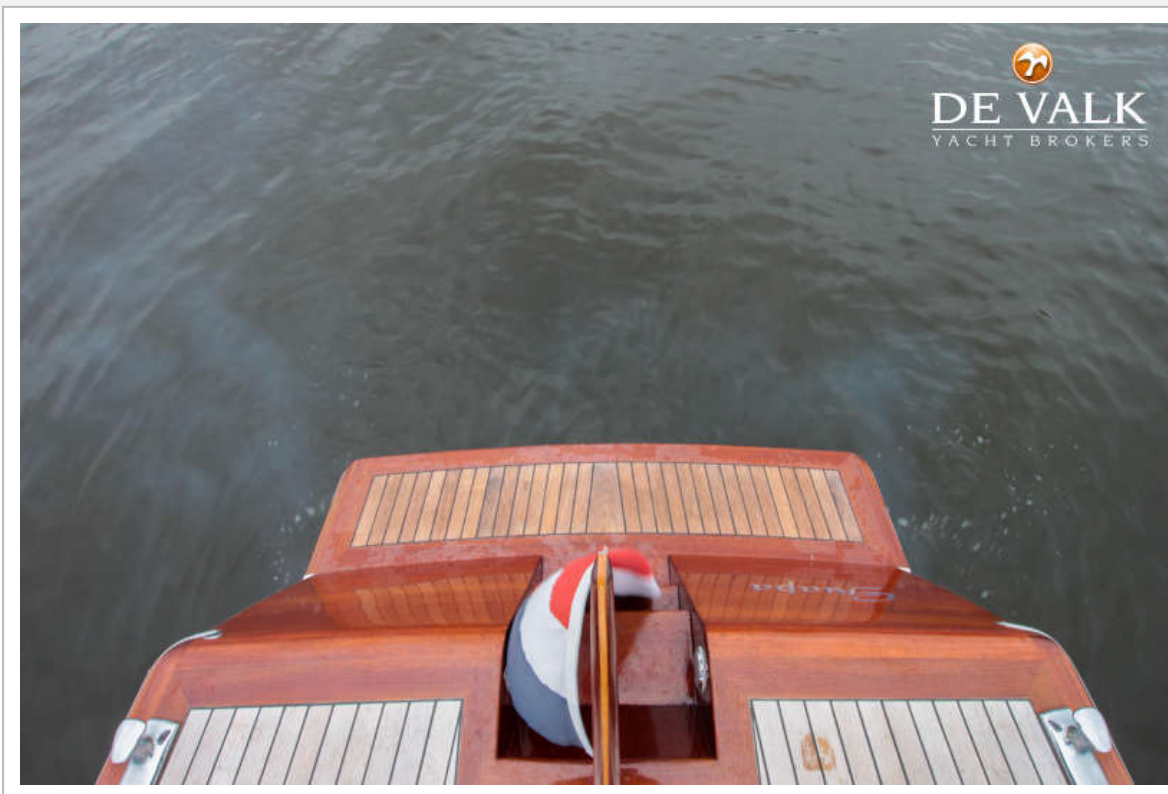

BRANDARIS 1100 PUR SANG