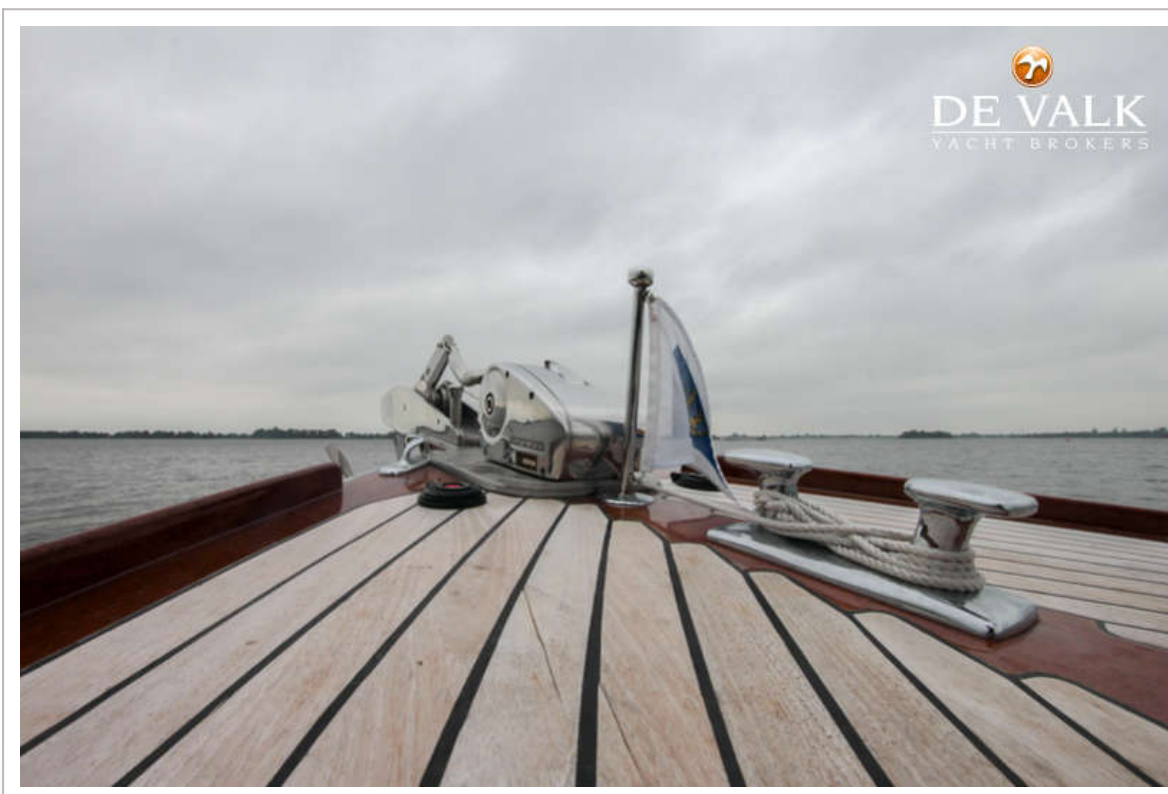

BRANDARIS 1100 PUR SANG