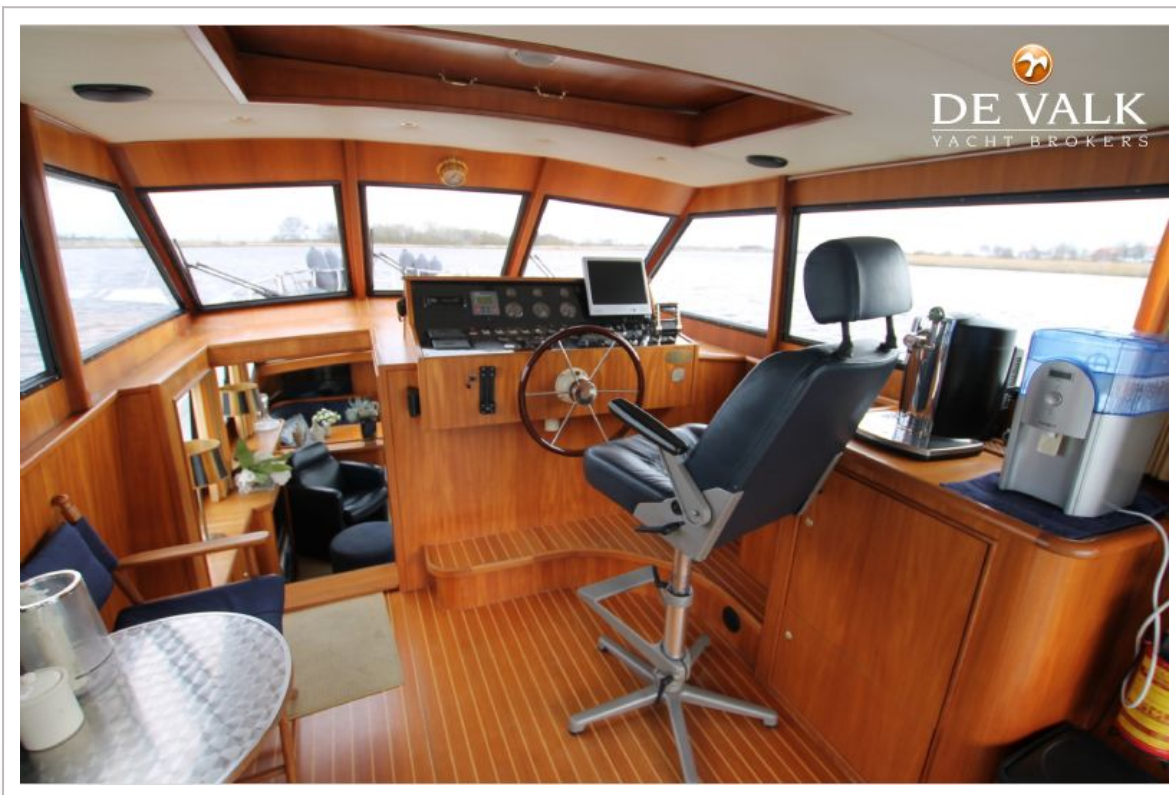

VAN DER VALK 48 EXCELLENT