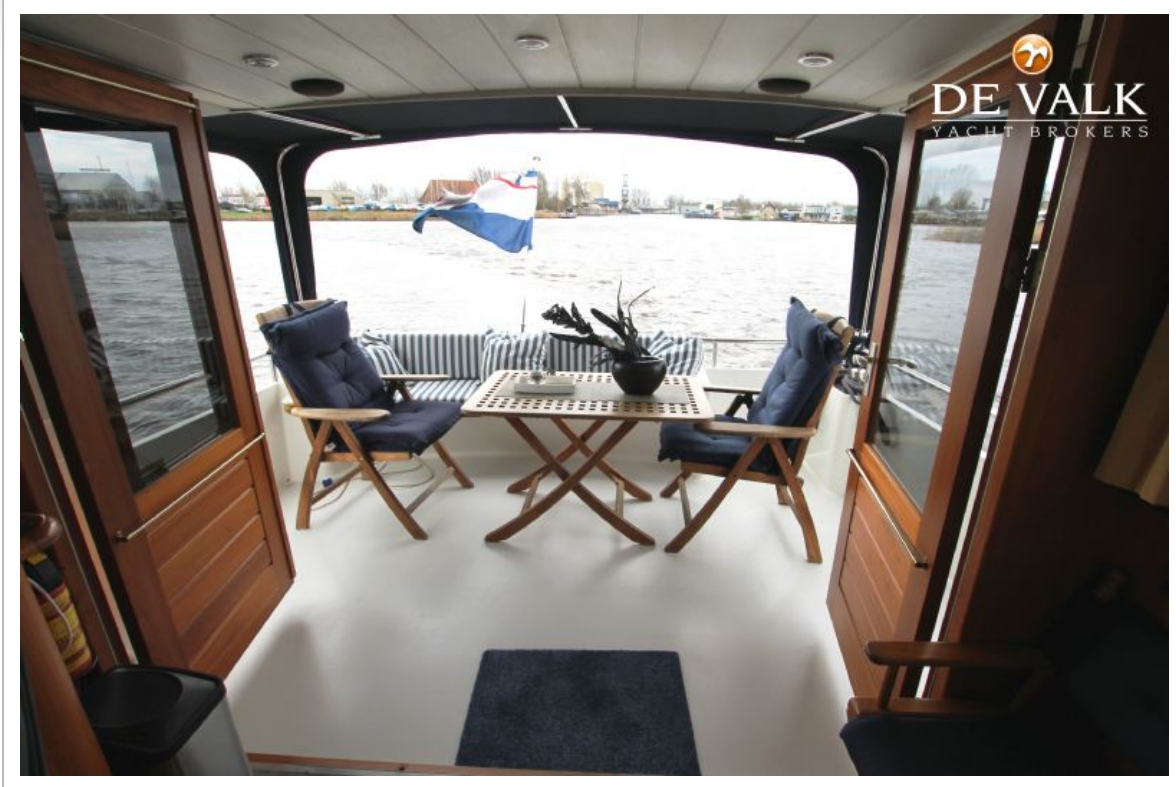

VAN DER VALK 48 EXCELLENT