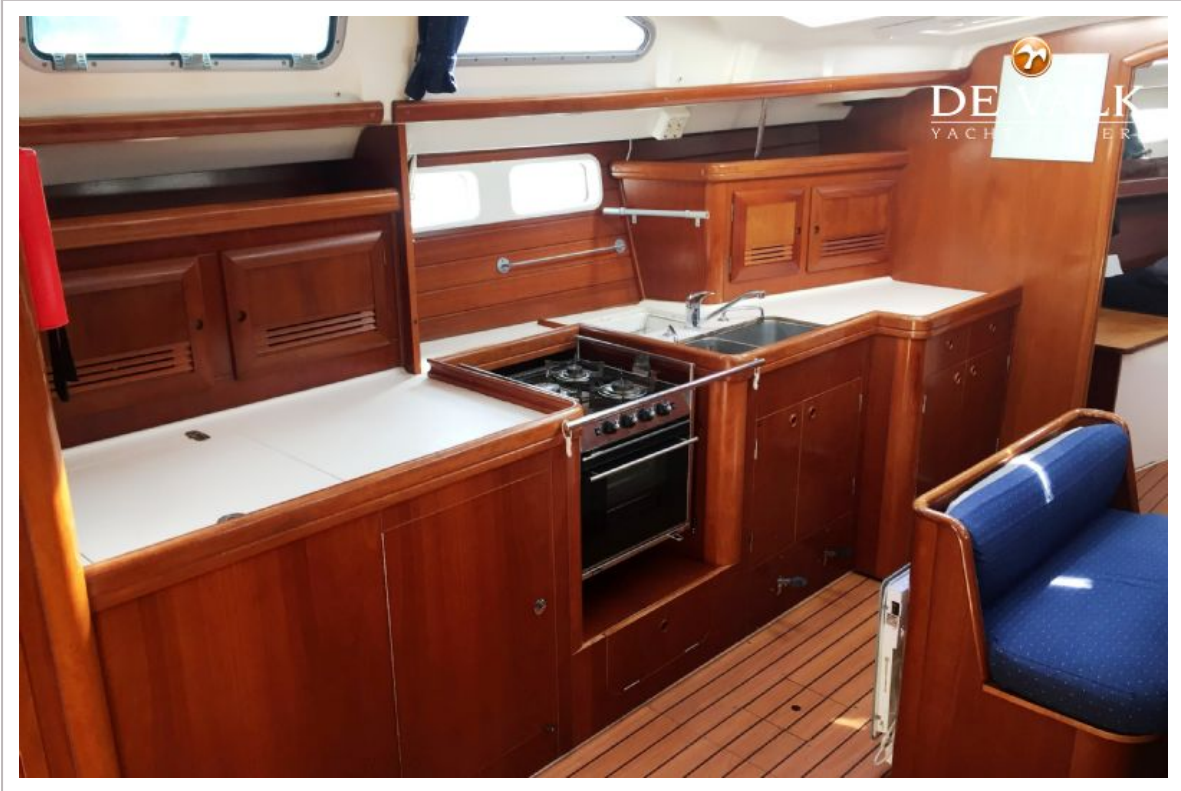

BENETEAU OCEANIS CLIPPER 473