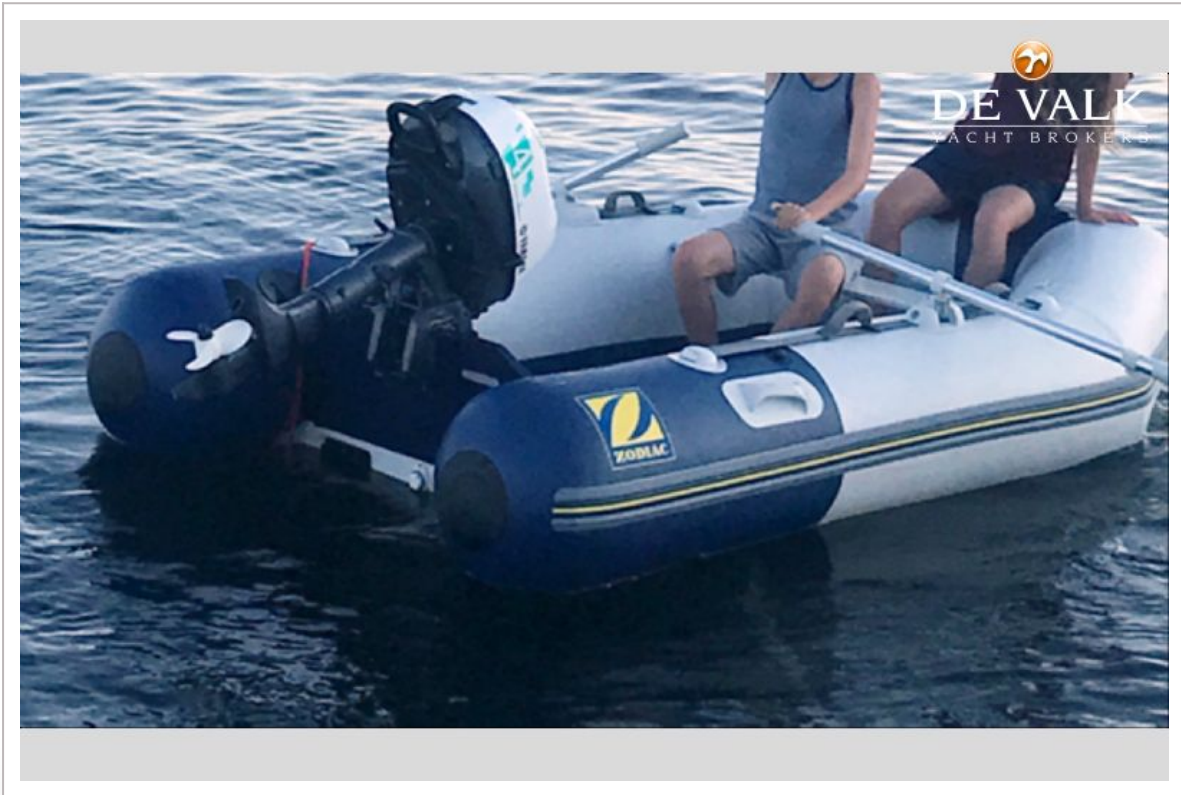

BENETEAU OCEANIS CLIPPER 473