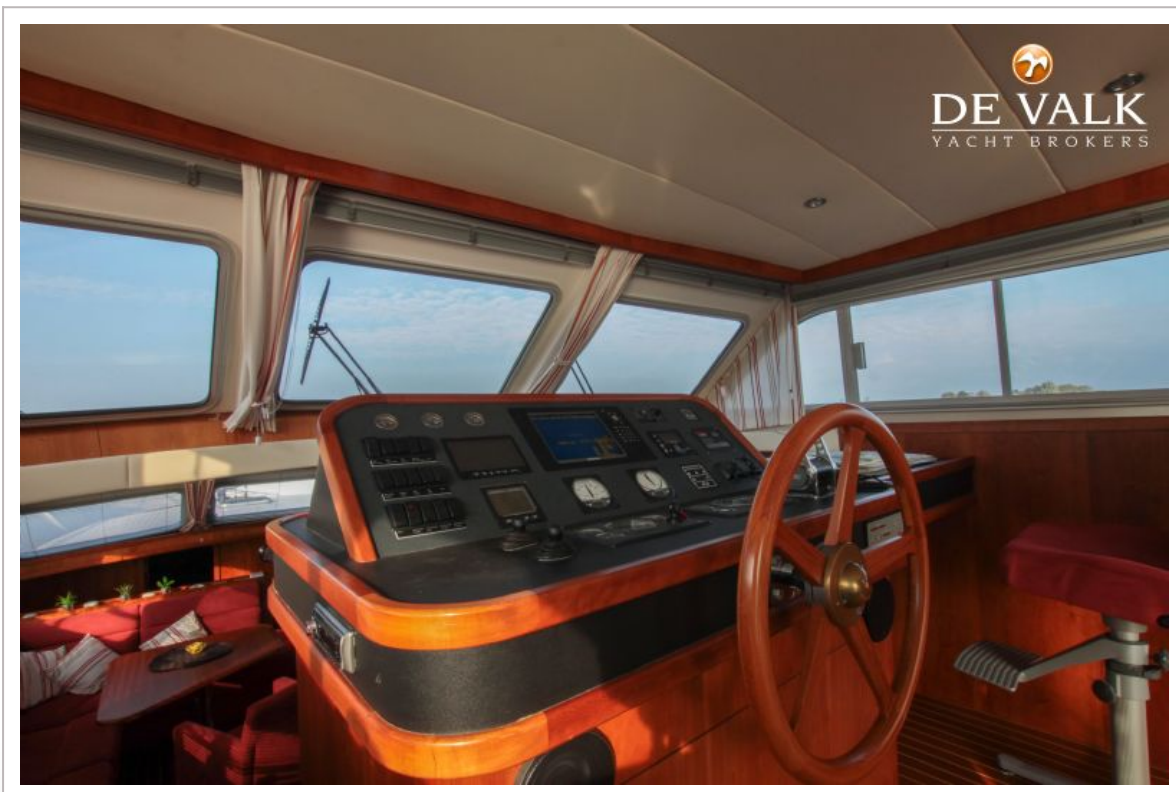

VAN DER HEIJDEN DYNAMIC DELUXE 1800