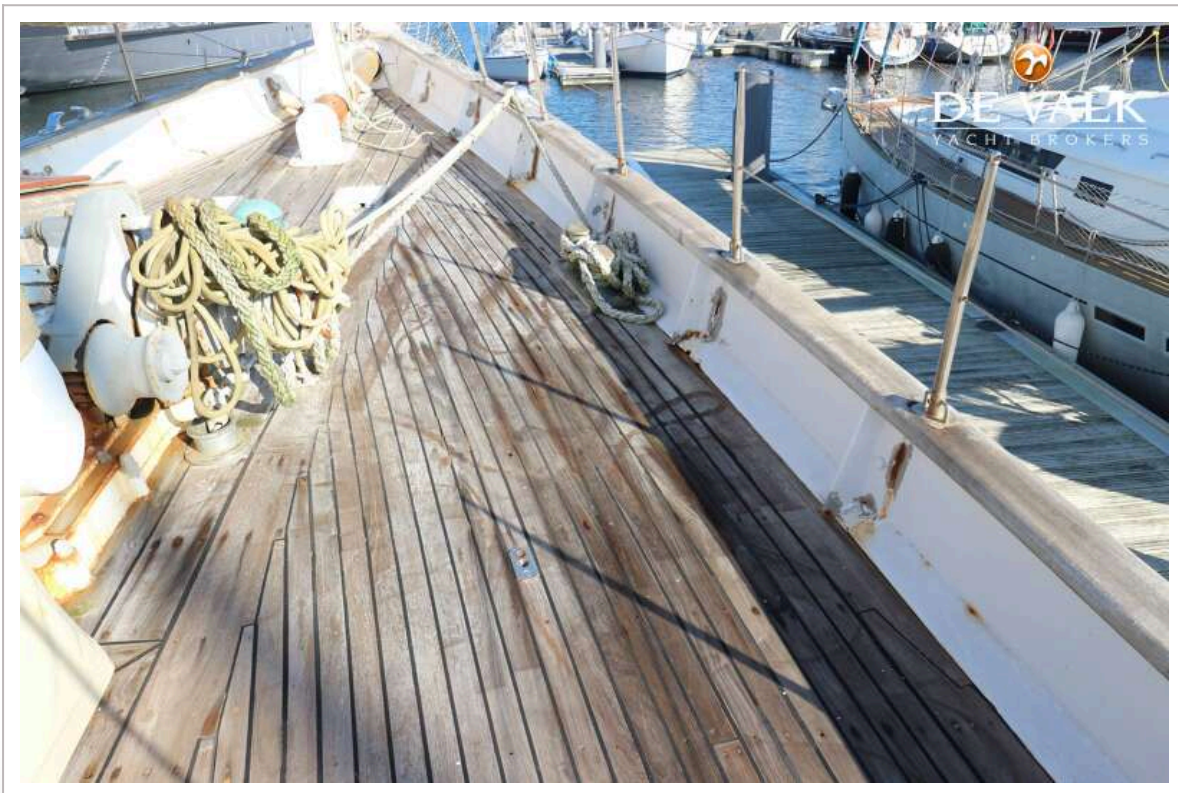

CAMPER & NICHOLSONS WHITE HEATHER