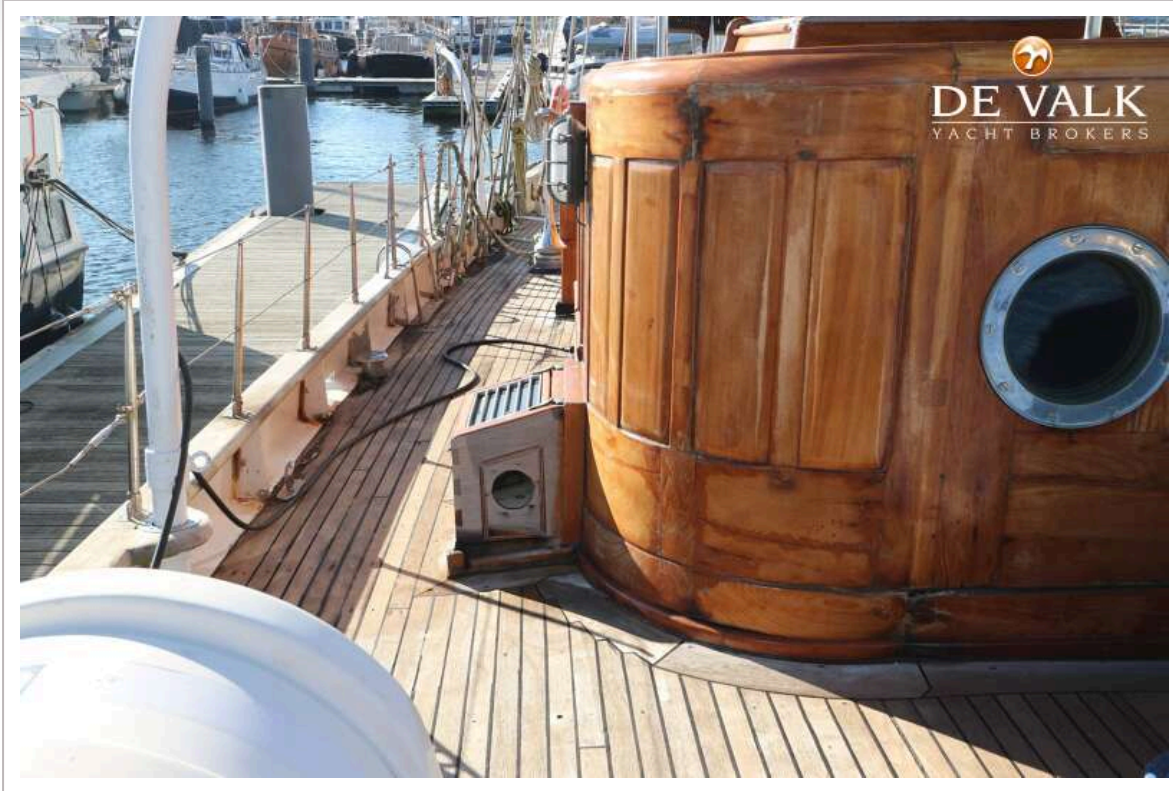

CAMPER & NICHOLSONS WHITE HEATHER