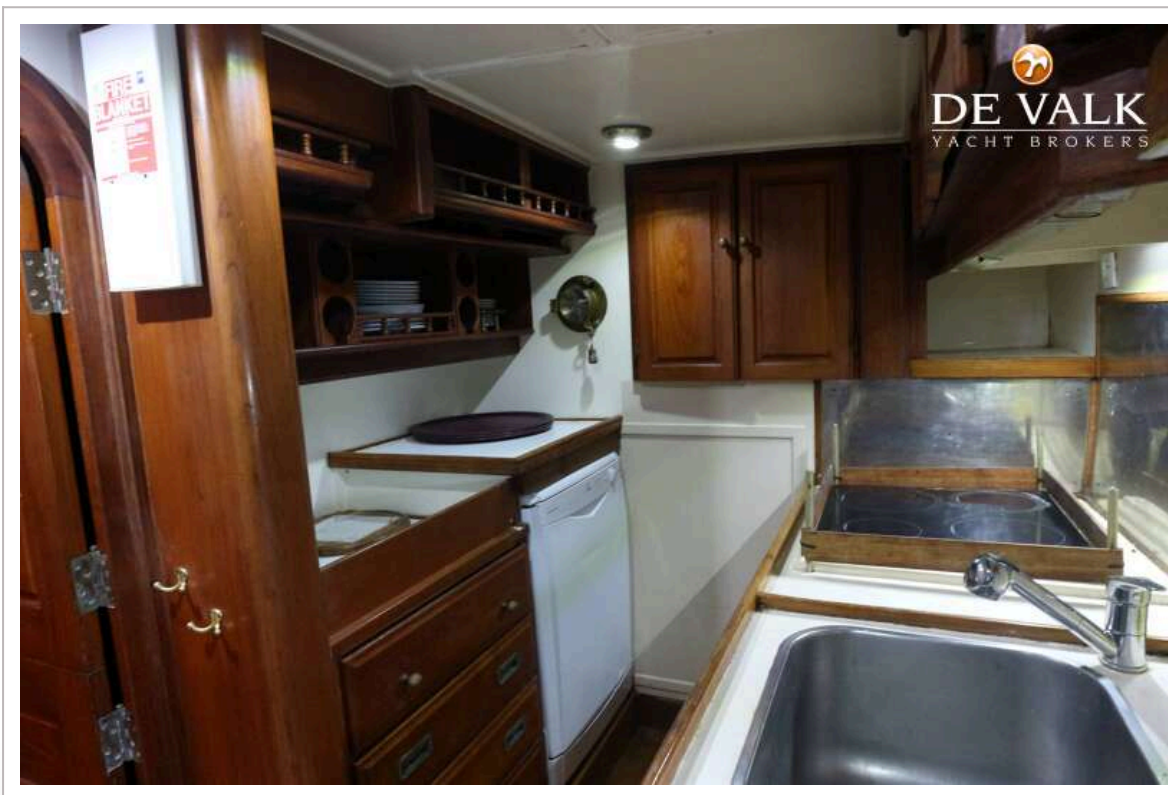

CAMPER & NICHOLSONS WHITE HEATHER