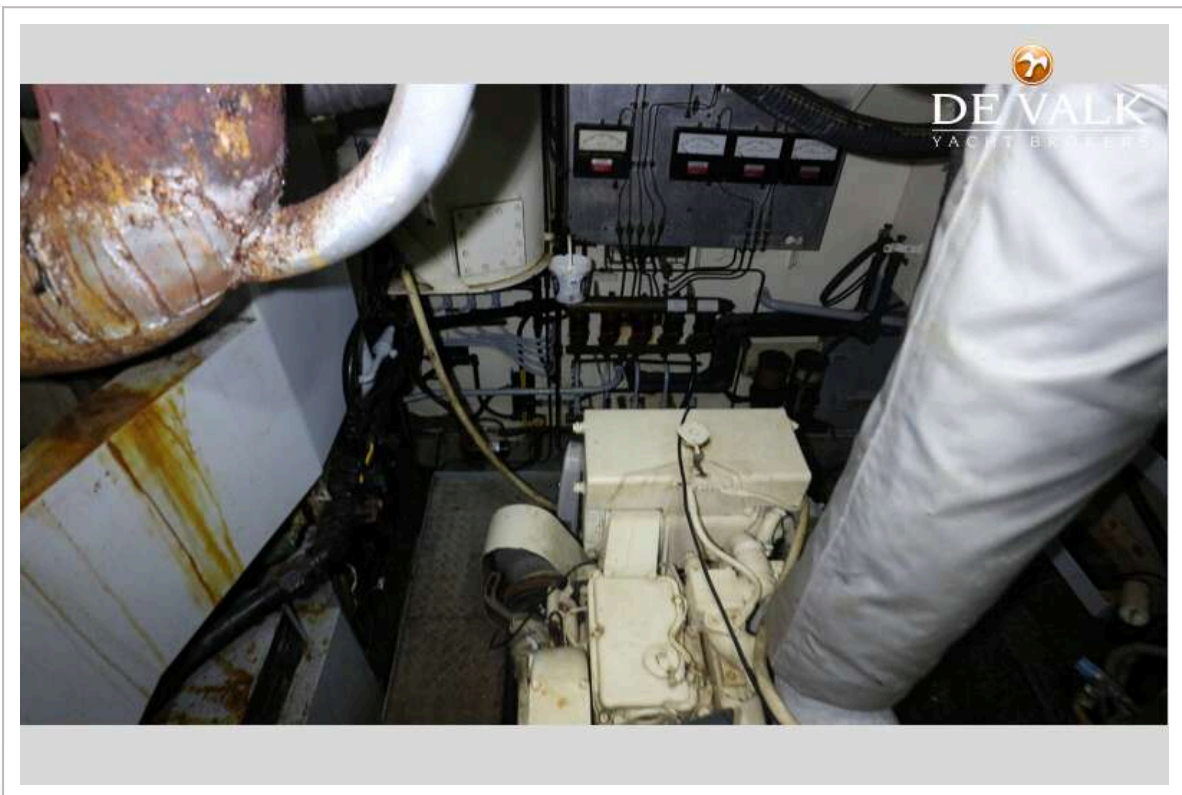

CAMPER & NICHOLSONS WHITE HEATHER