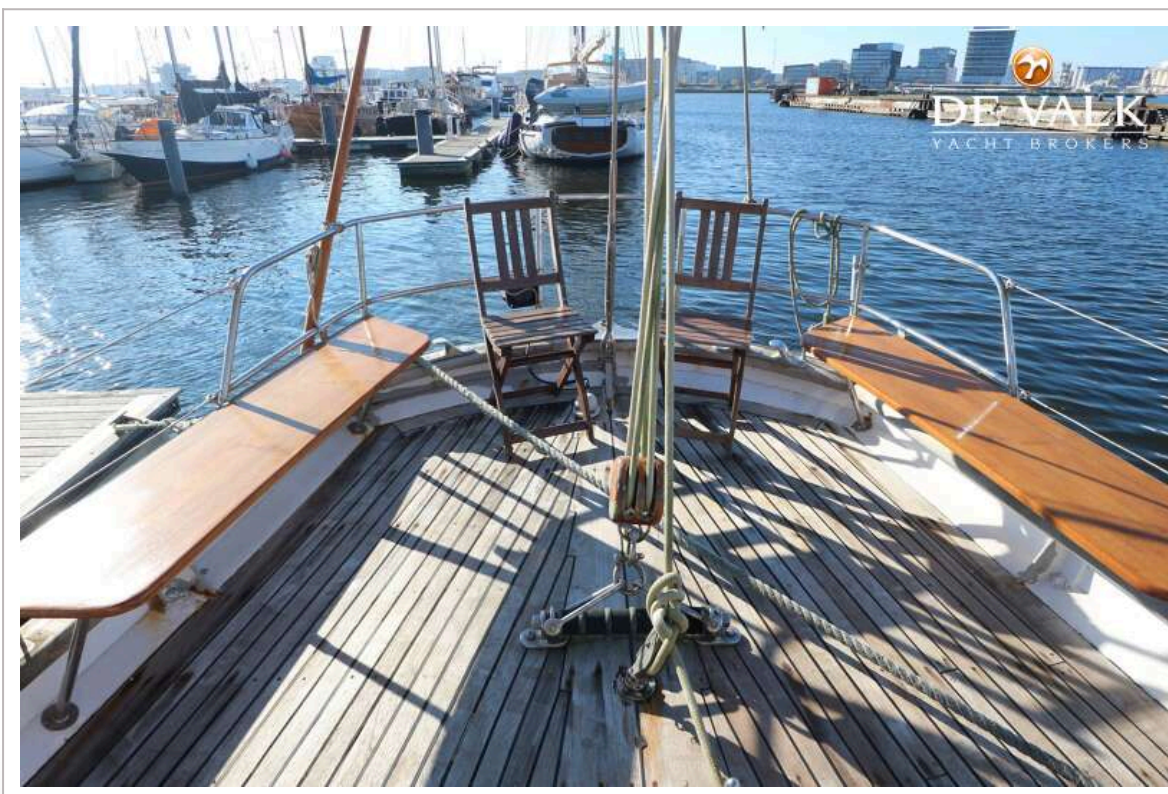

CAMPER & NICHOLSONS WHITE HEATHER