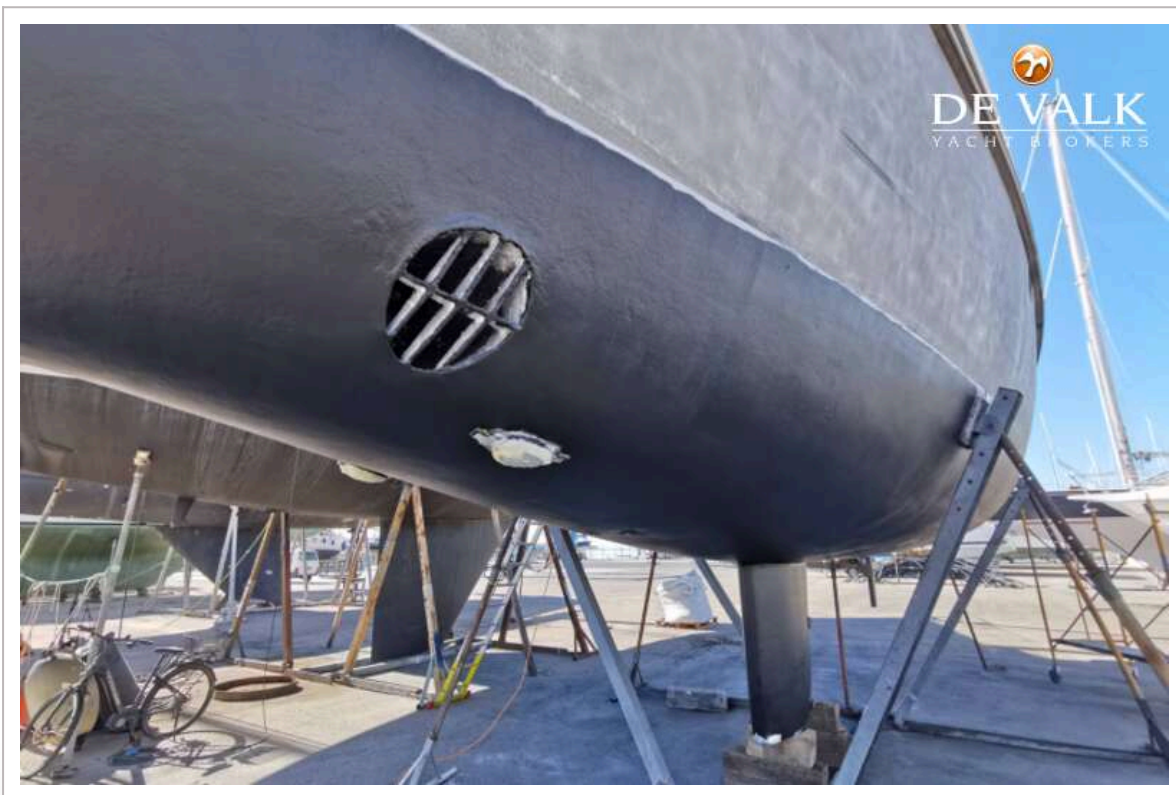

ASANTE SLOOP 50