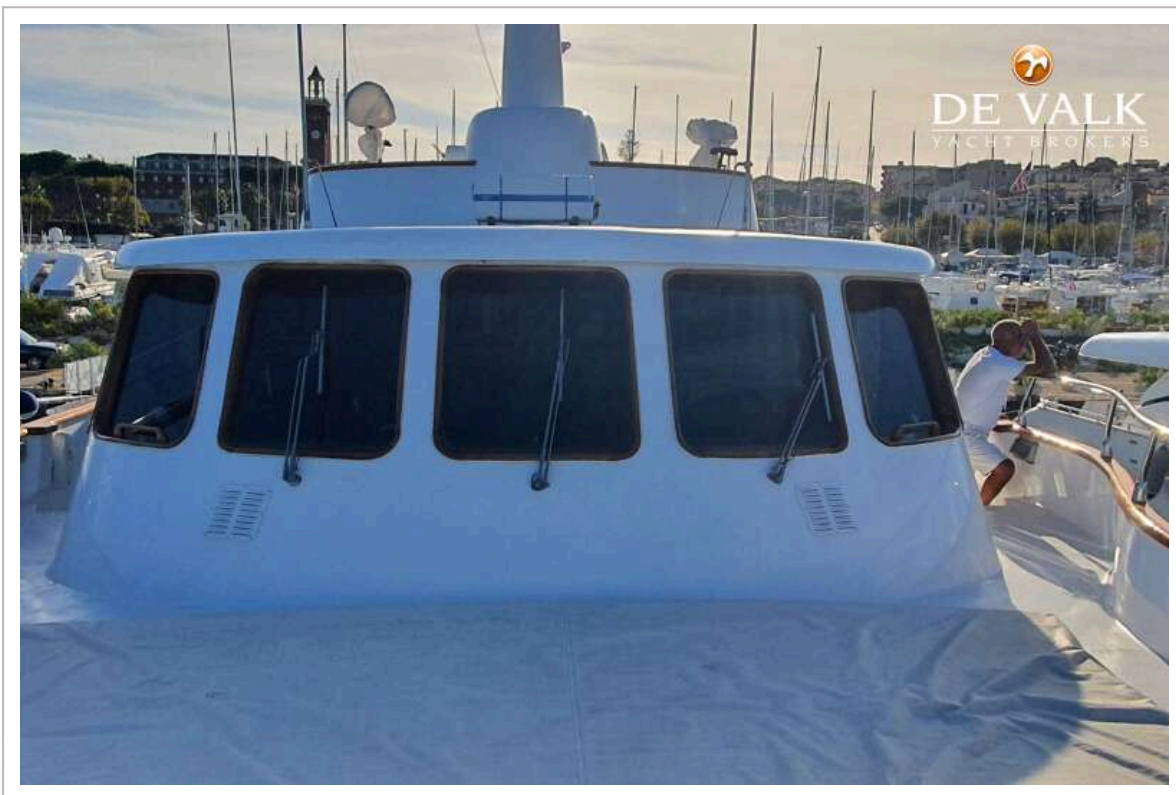

HALL RUSSELL AND CO NAVETTA