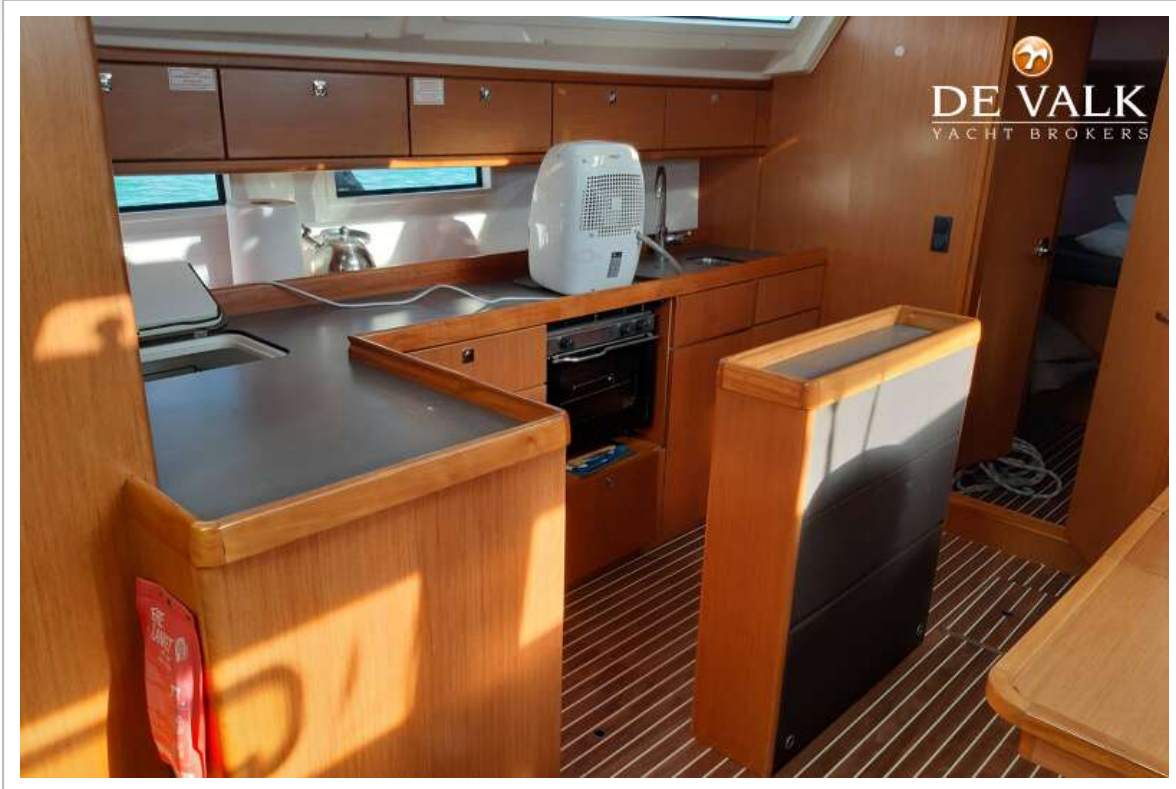

BAVARIA 46 CRUISER