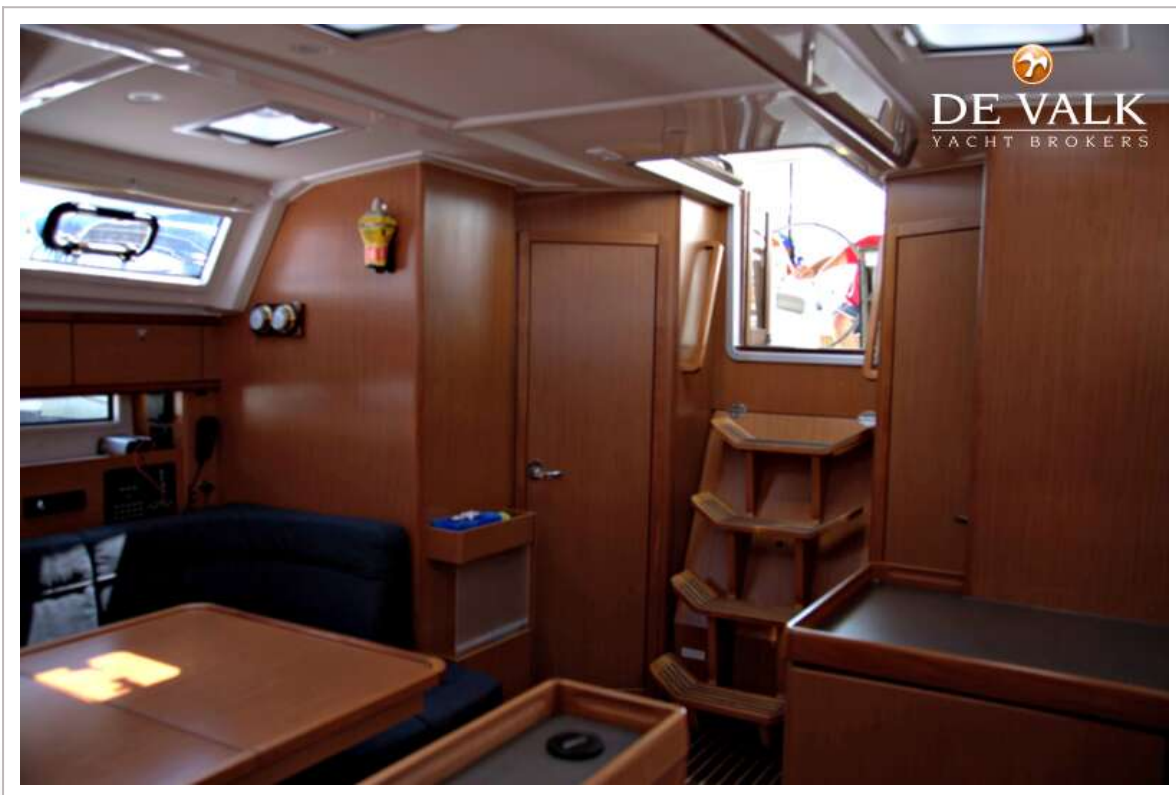

BAVARIA 46 CRUISER