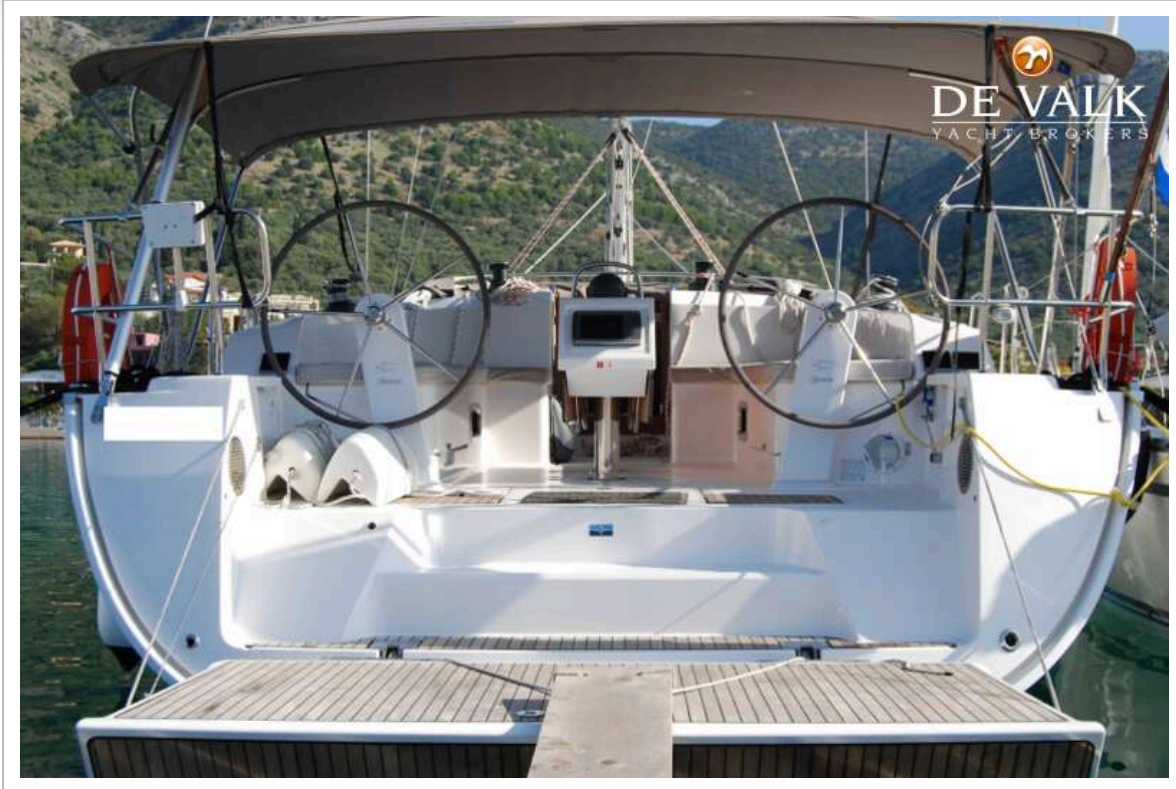

BAVARIA 46 CRUISER