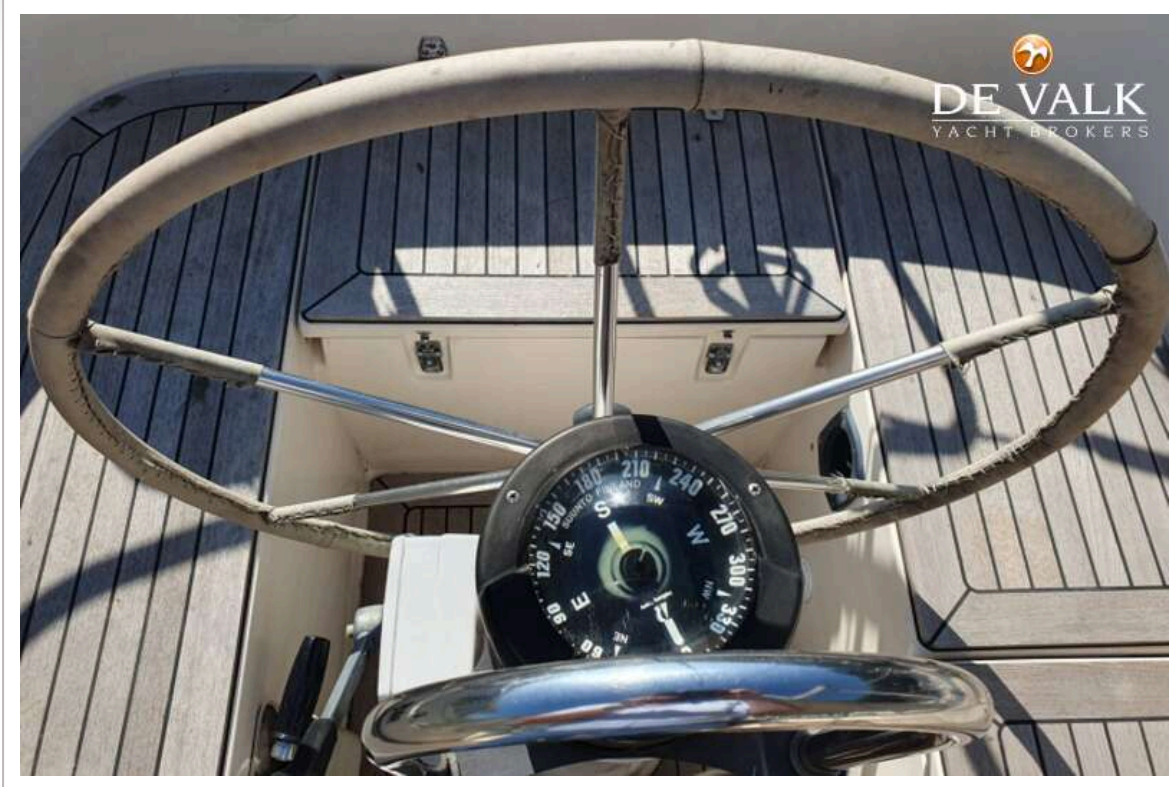

HALLBERG RASSY 312 MKII