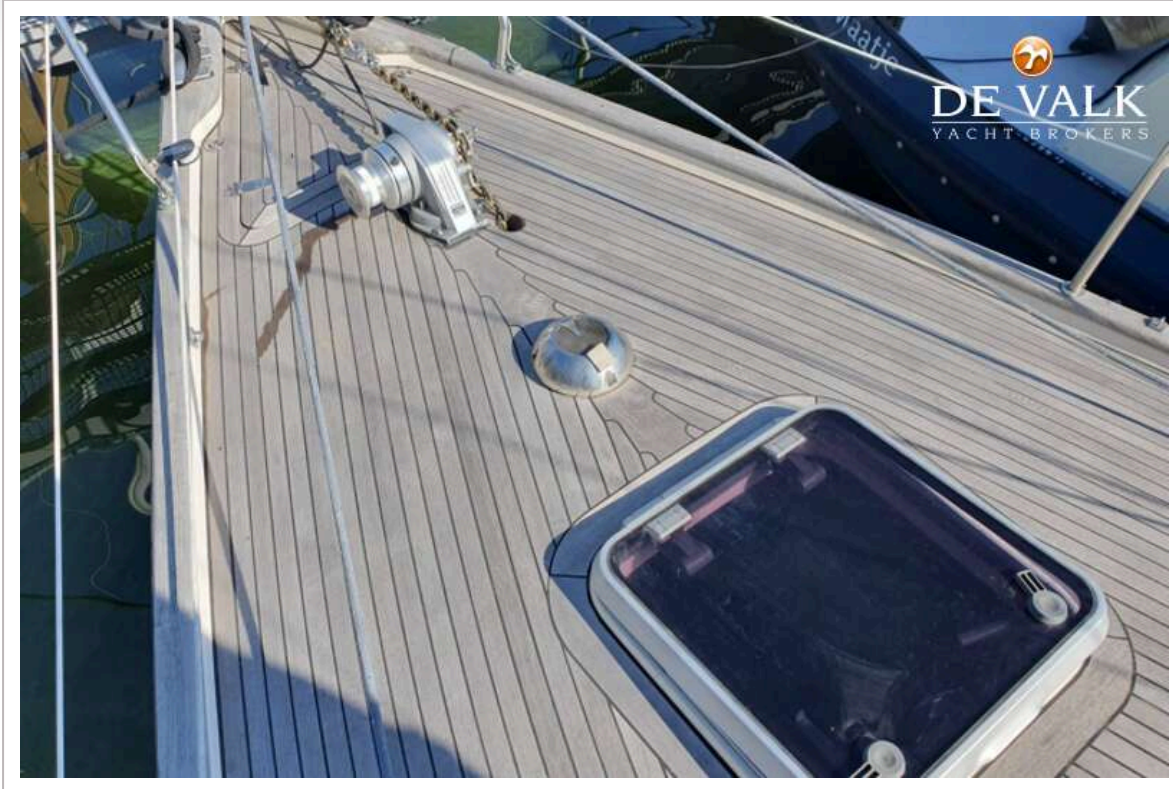

HALLBERG RASSY 312 MKII