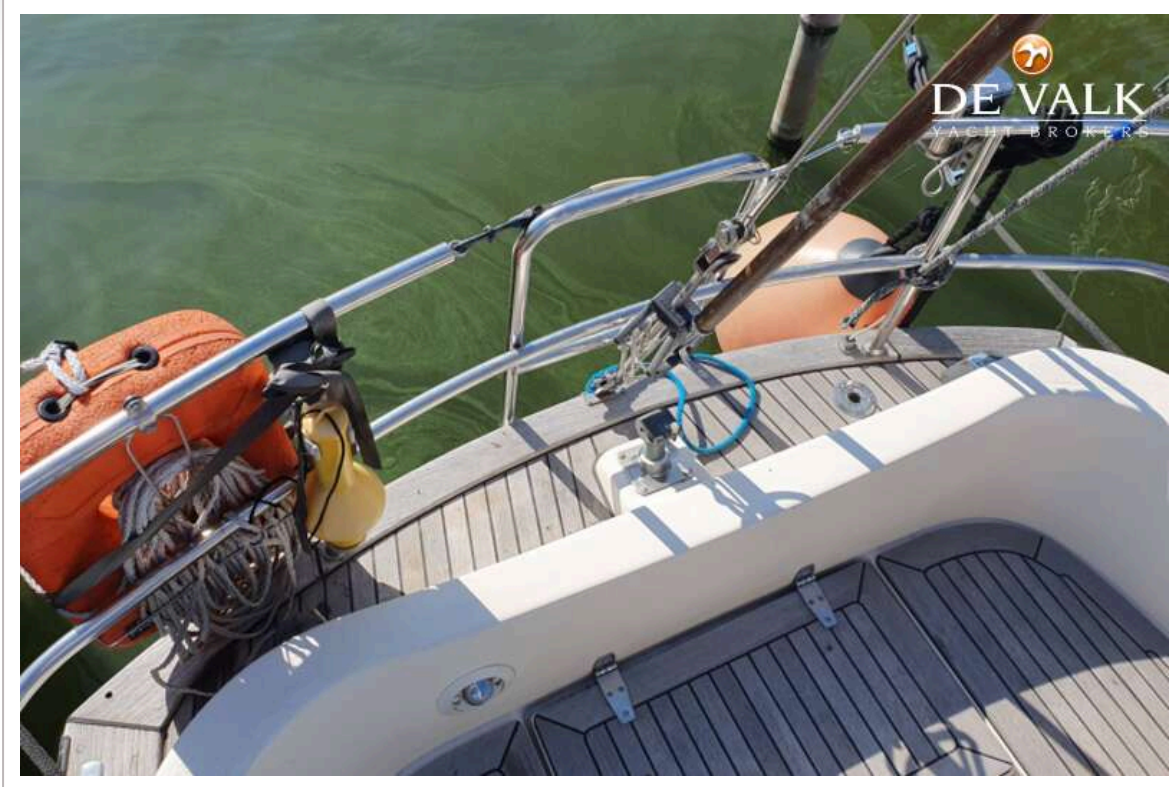

HALLBERG RASSY 312 MKII