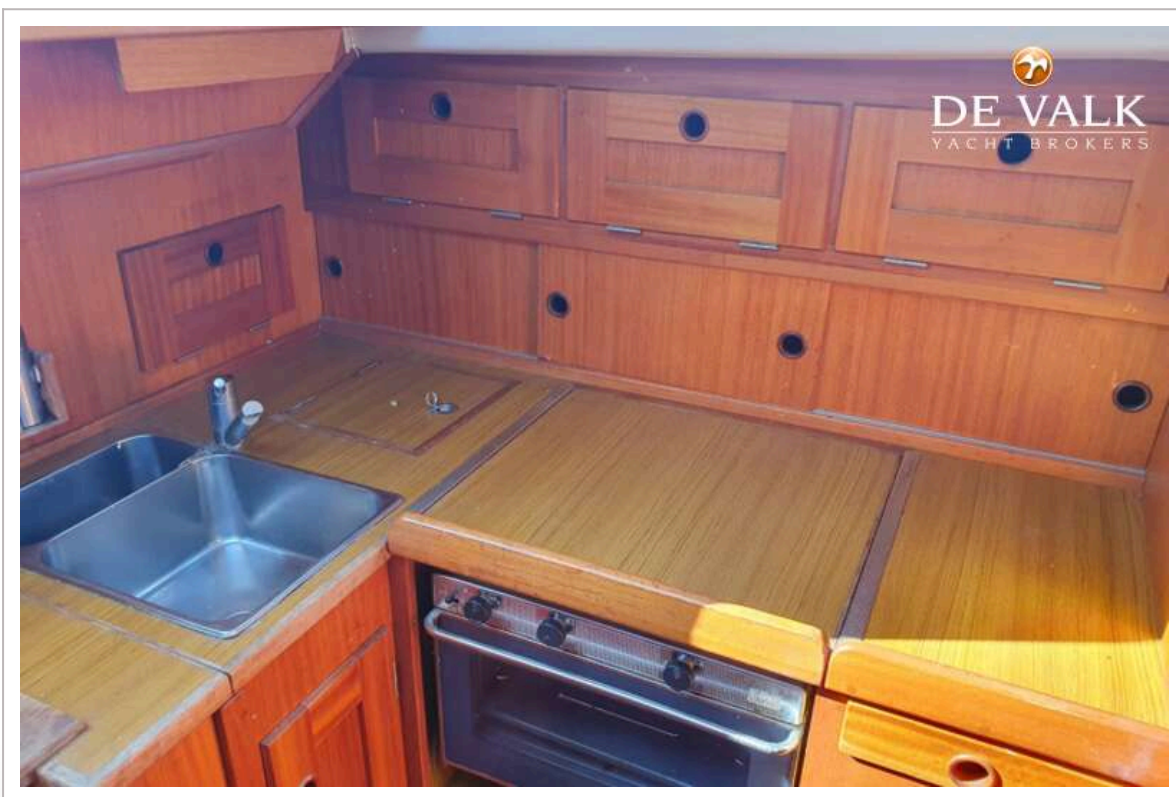

HALLBERG RASSY 312 MKII