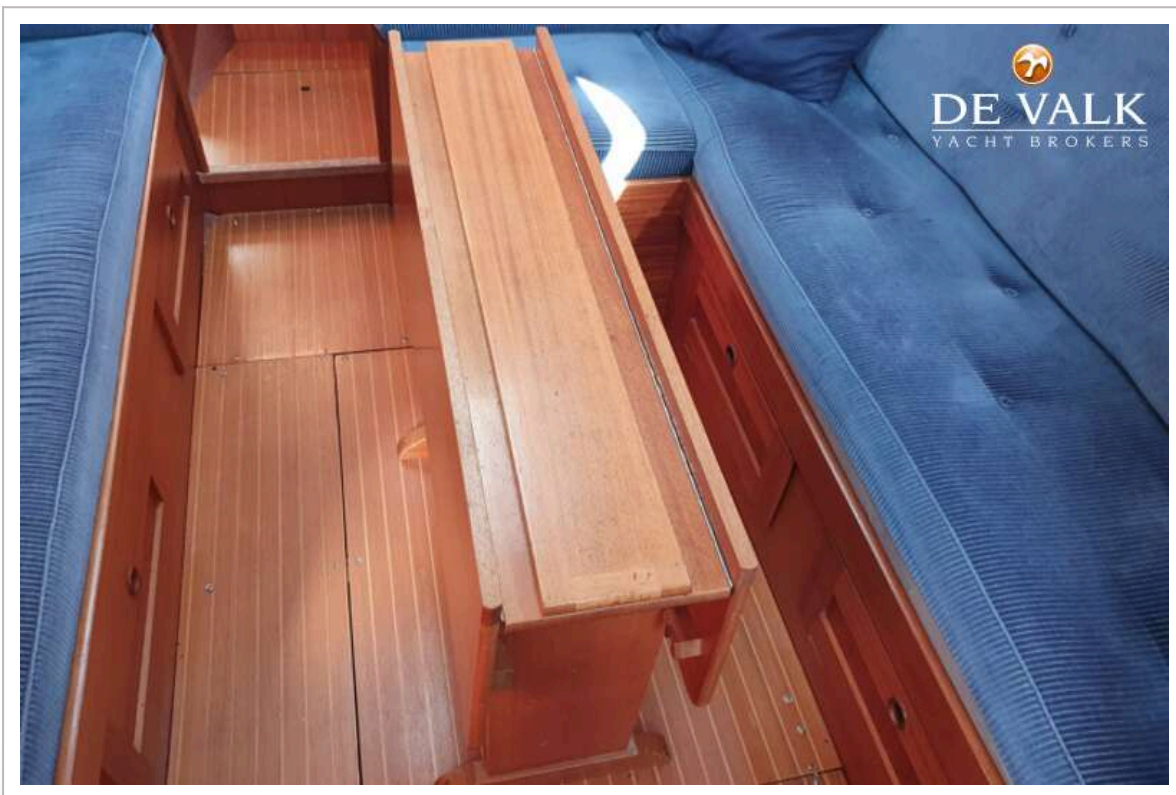

HALLBERG RASSY 312 MKII