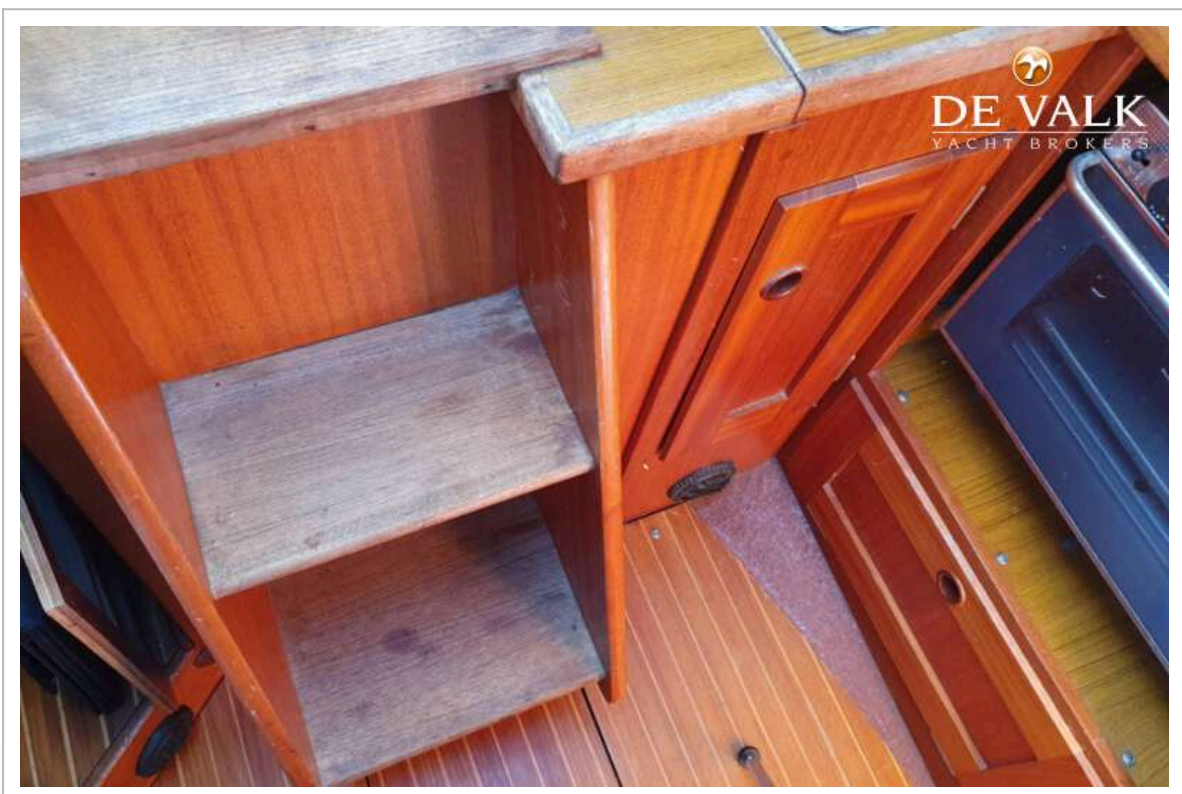

HALLBERG RASSY 312 MKII