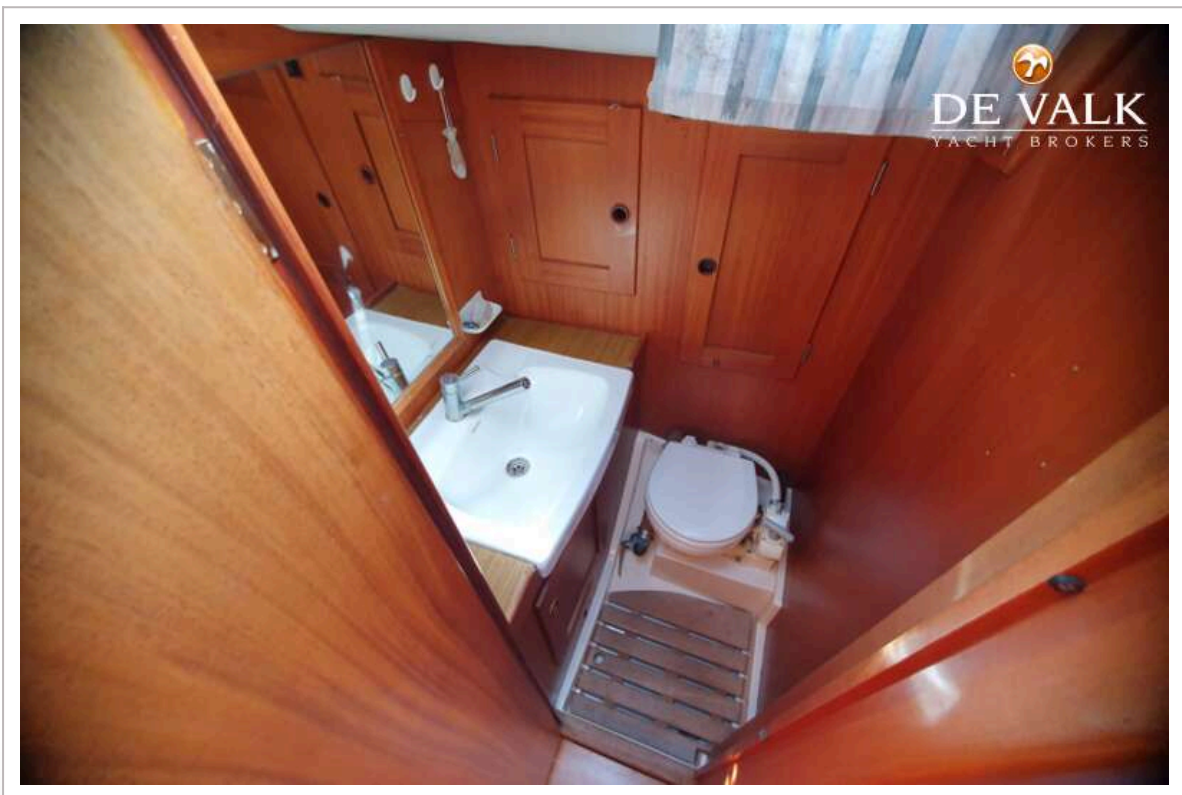

HALLBERG RASSY 312 MKII