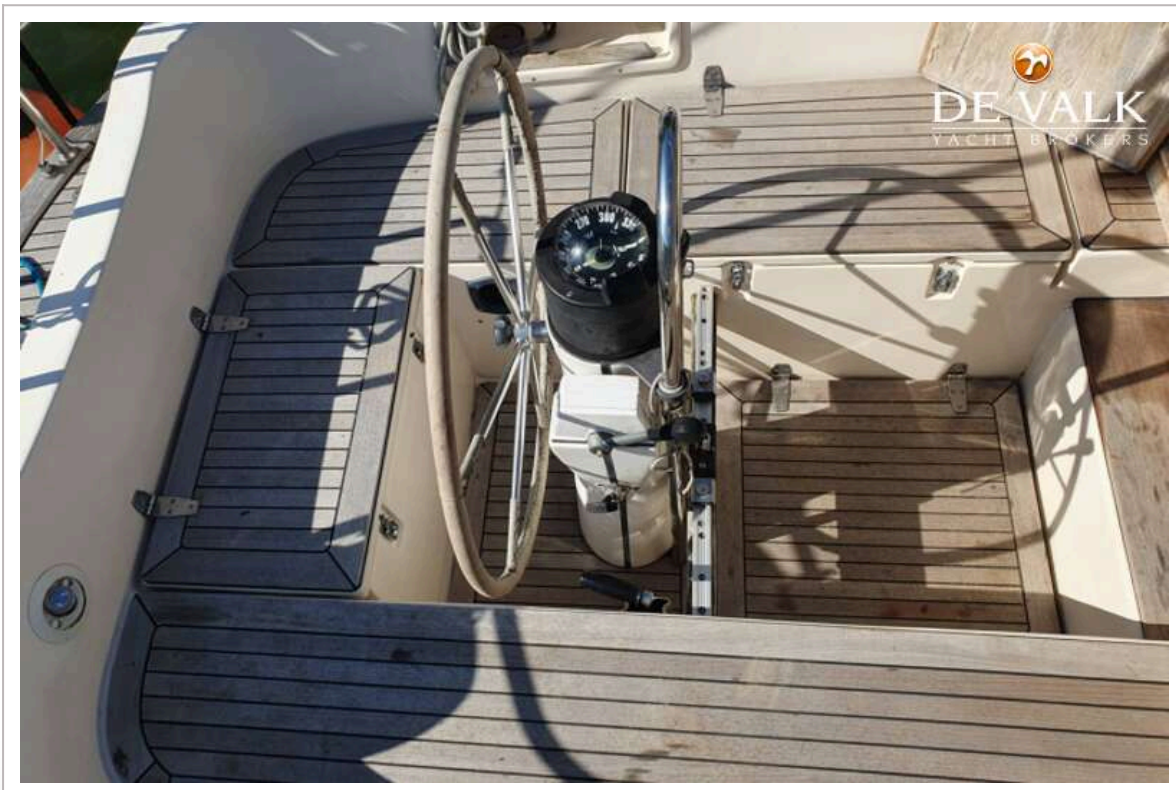

HALLBERG RASSY 312 MKII