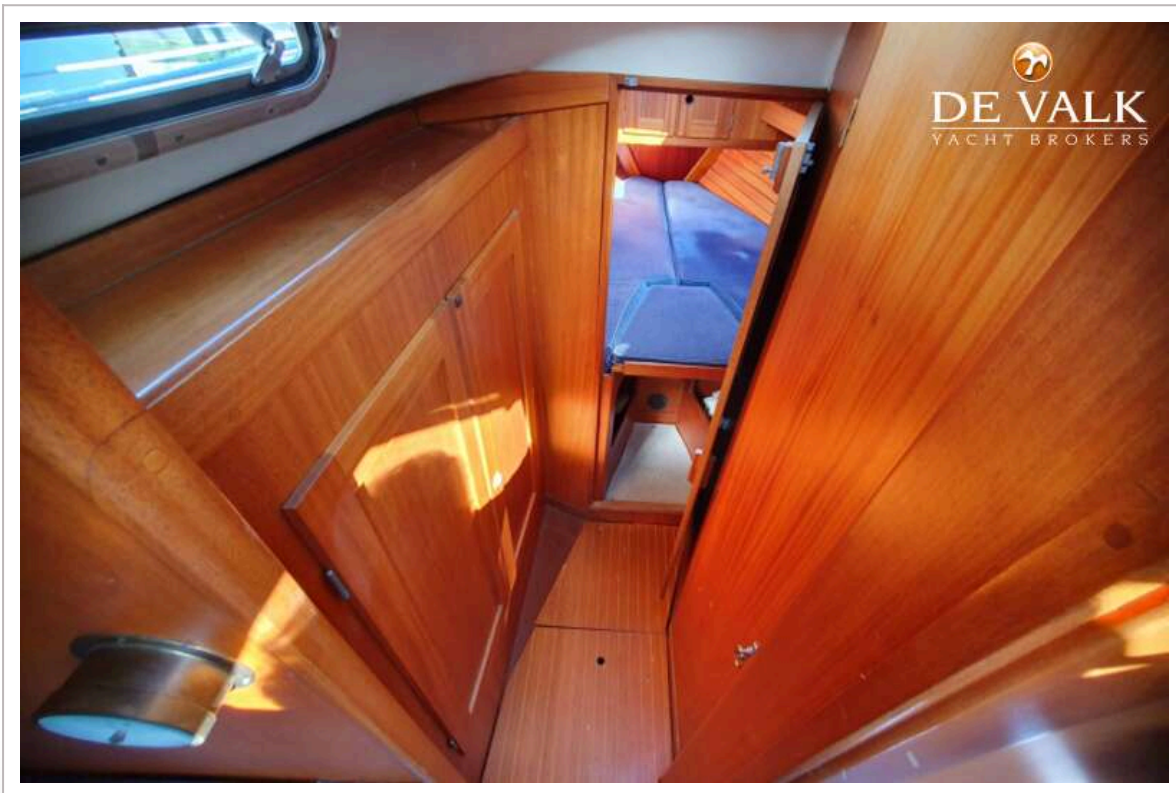

HALLBERG RASSY 312 MKII