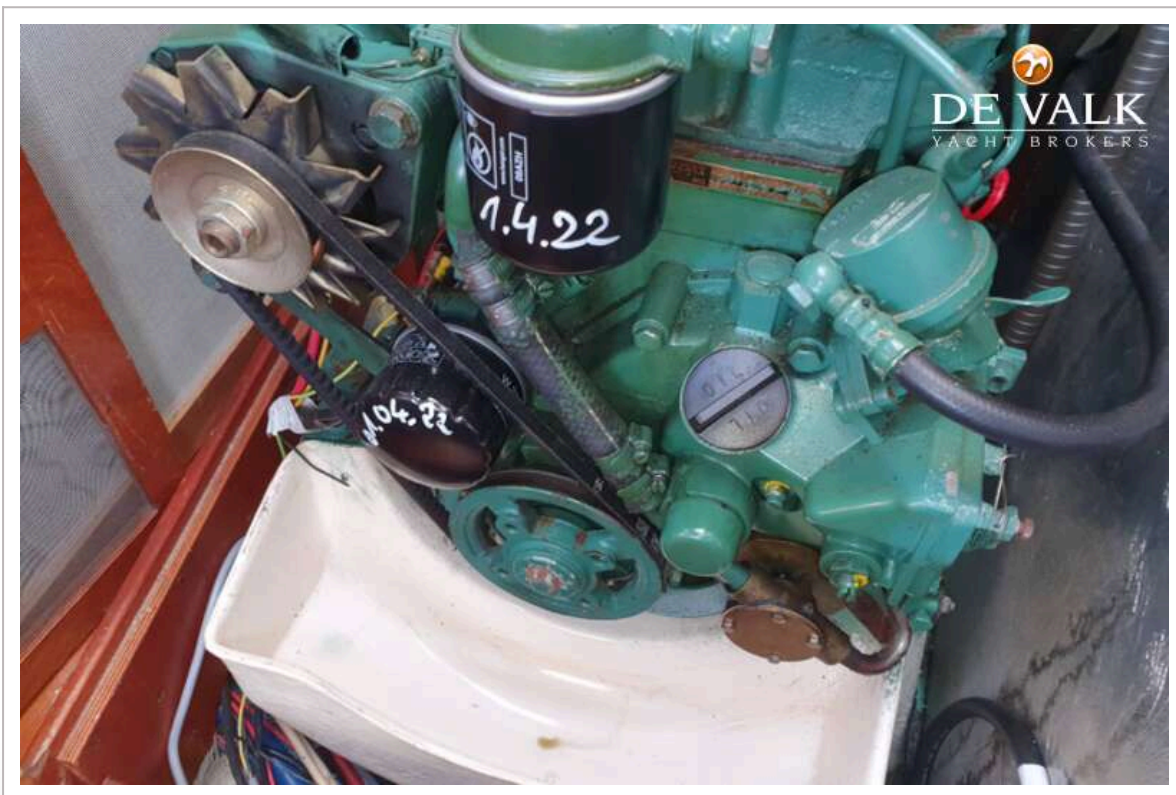

HALLBERG RASSY 312 MKII