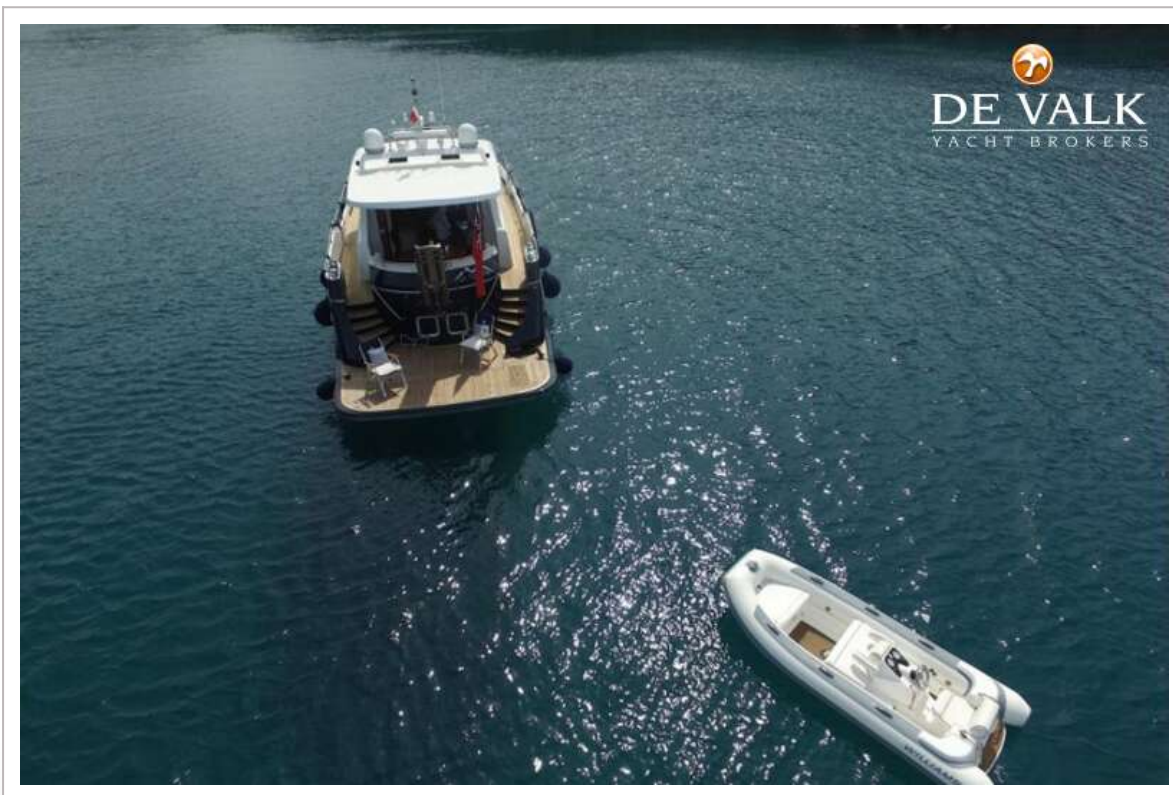

PACIFIC PRESTIGE 170