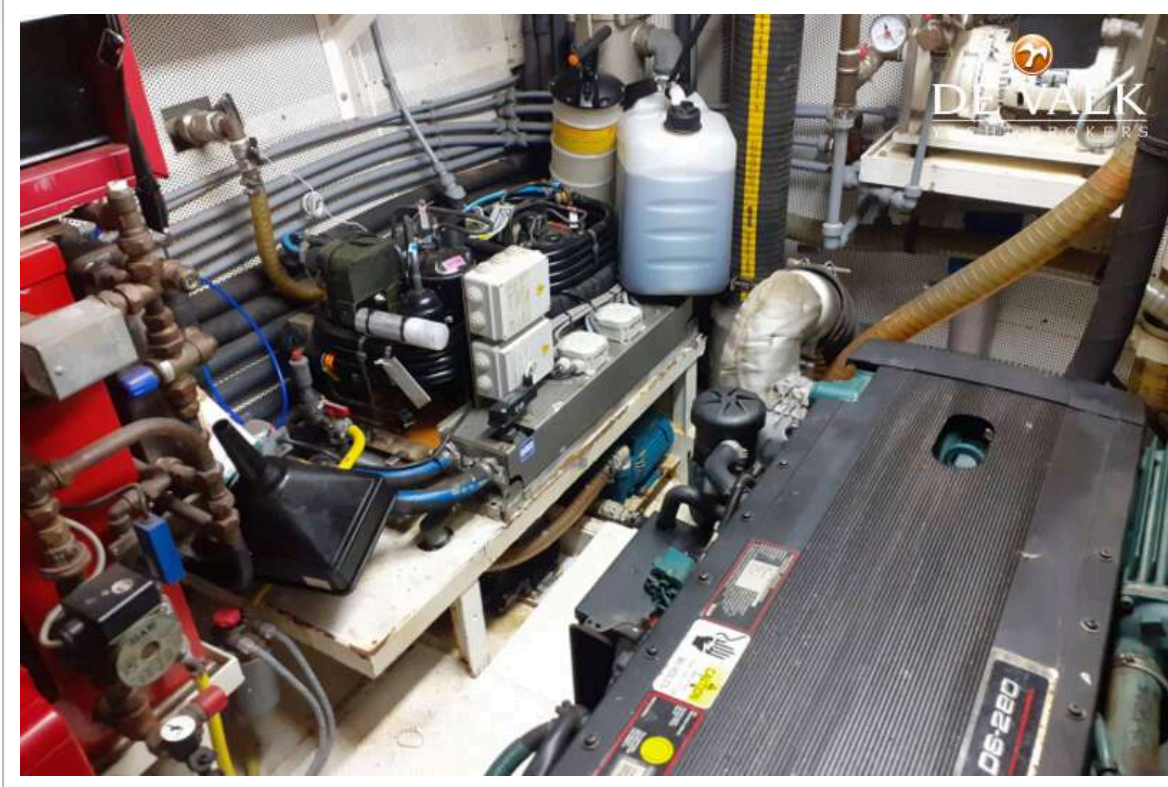

PACIFIC PRESTIGE 170