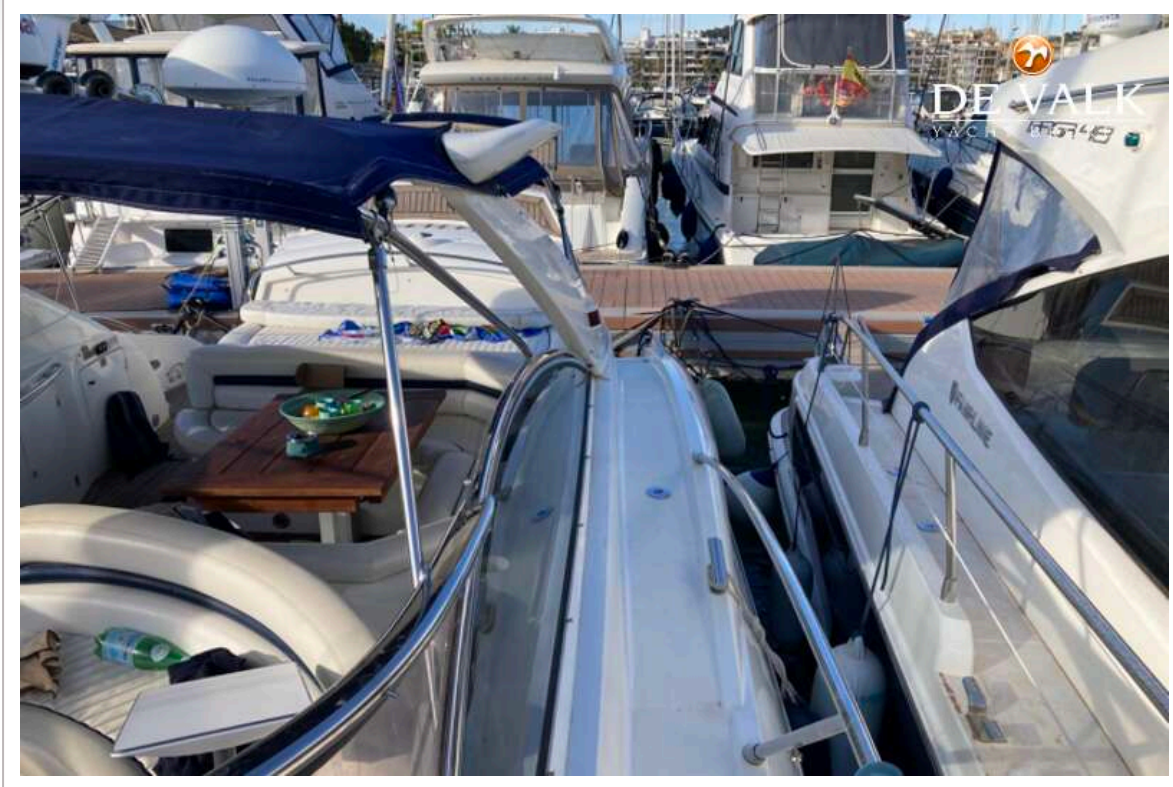

SUNSEEKER CAMARGUE 50