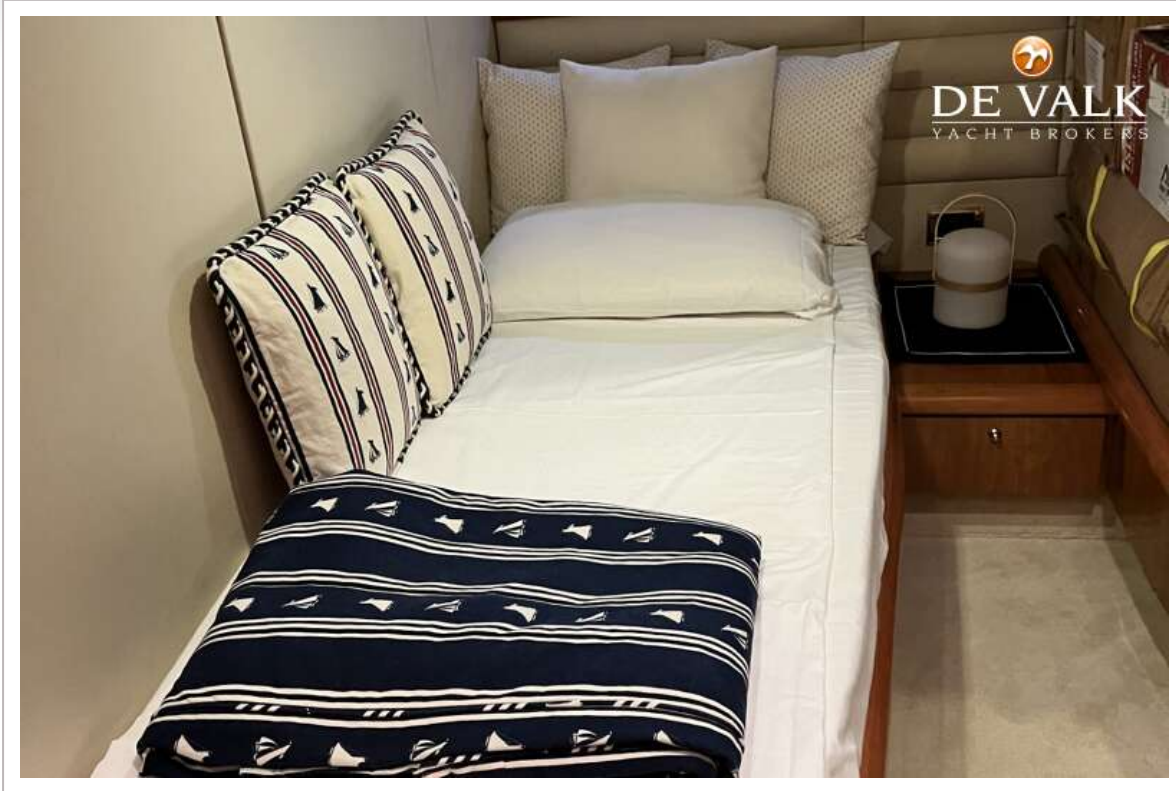

SUNSEEKER CAMARGUE 50