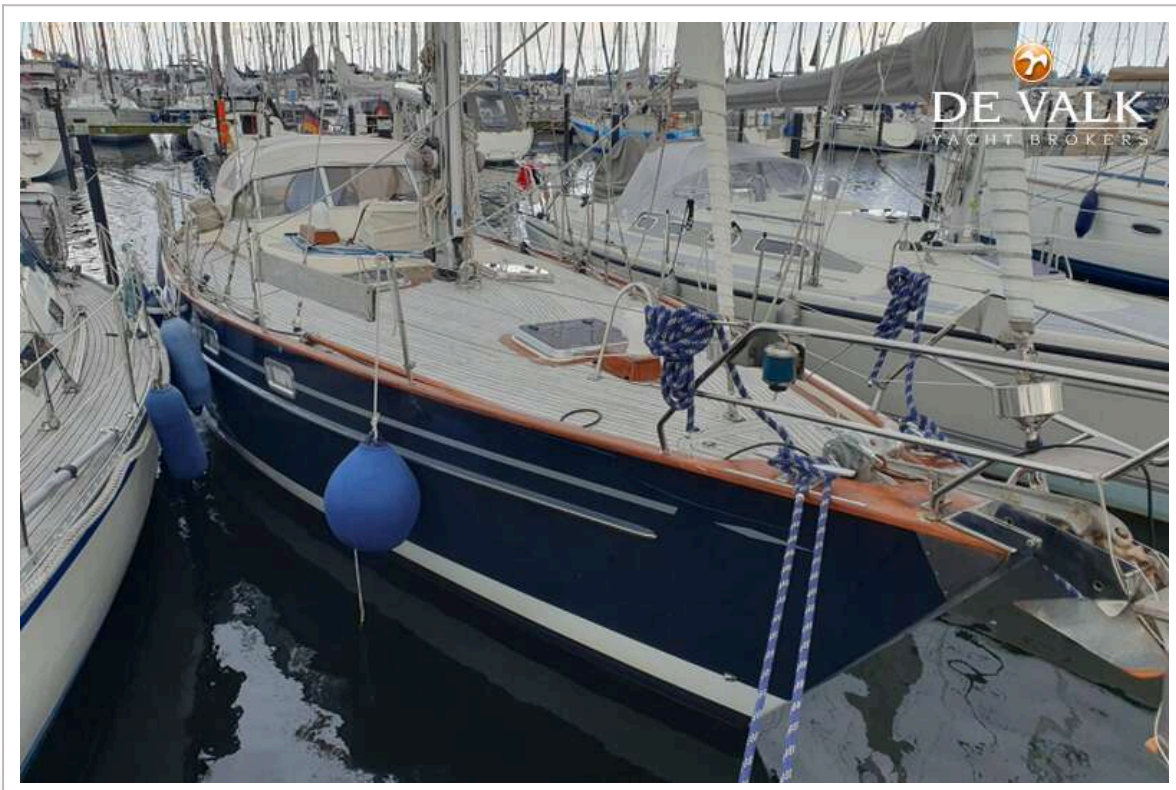

NAJAD 390 SPECIAL