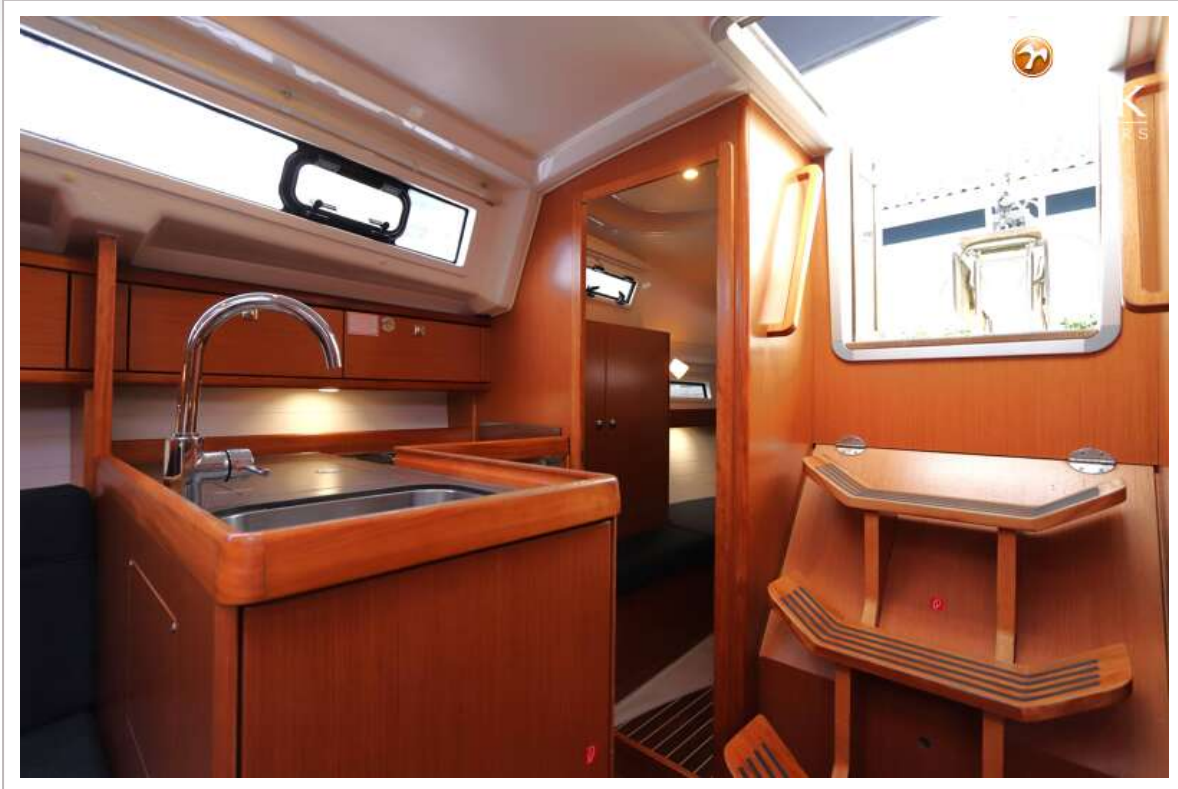

BAVARIA CRUISER 33