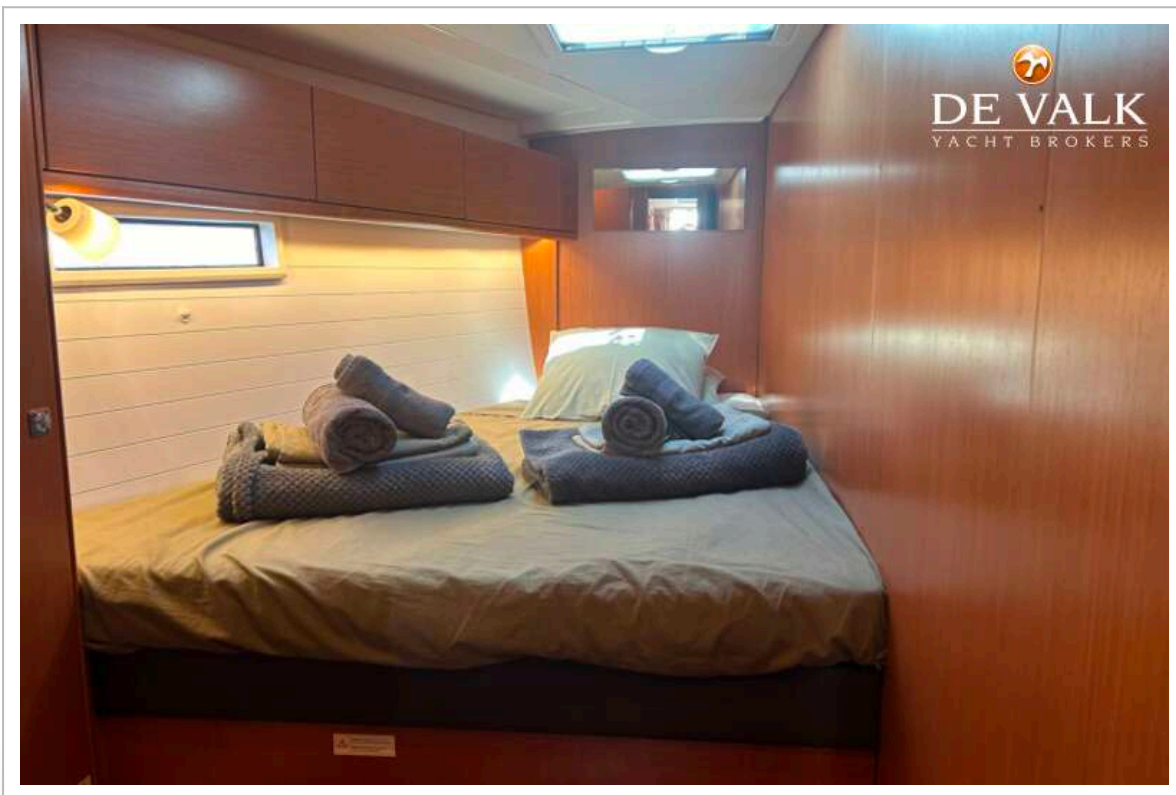

BAVARIA 51 CRUISER