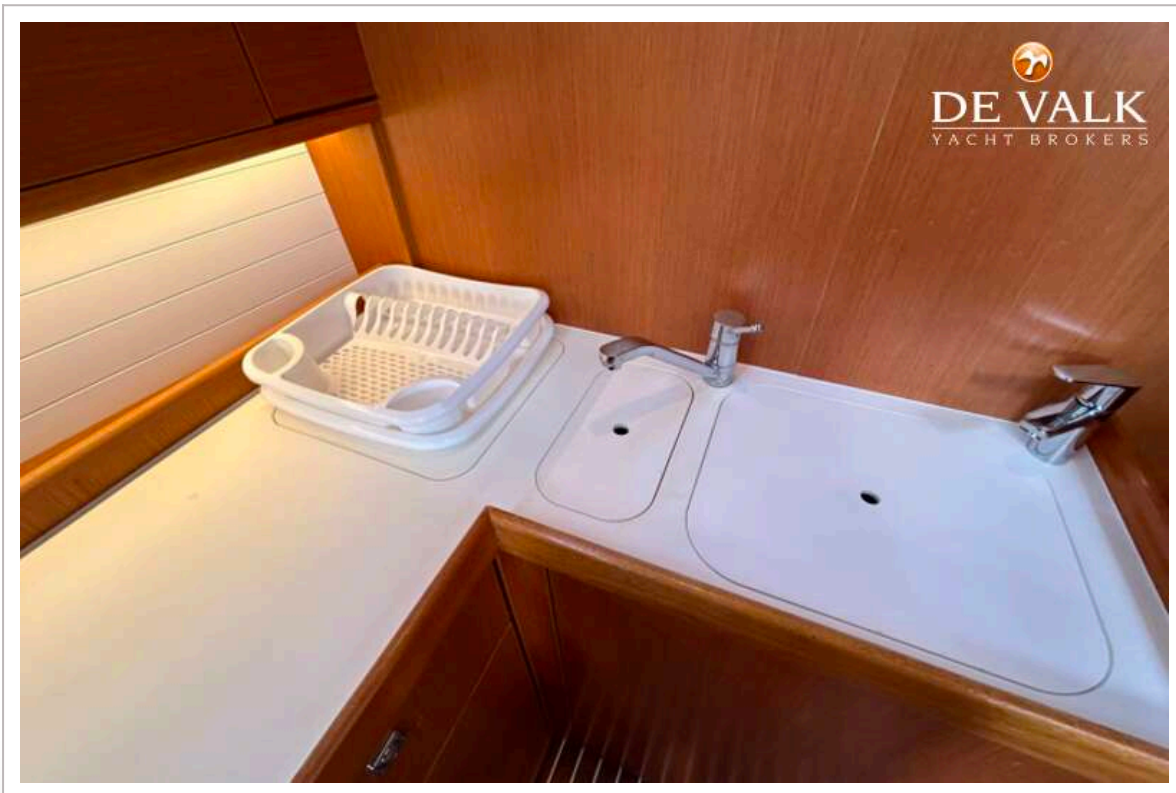

BAVARIA 51 CRUISER