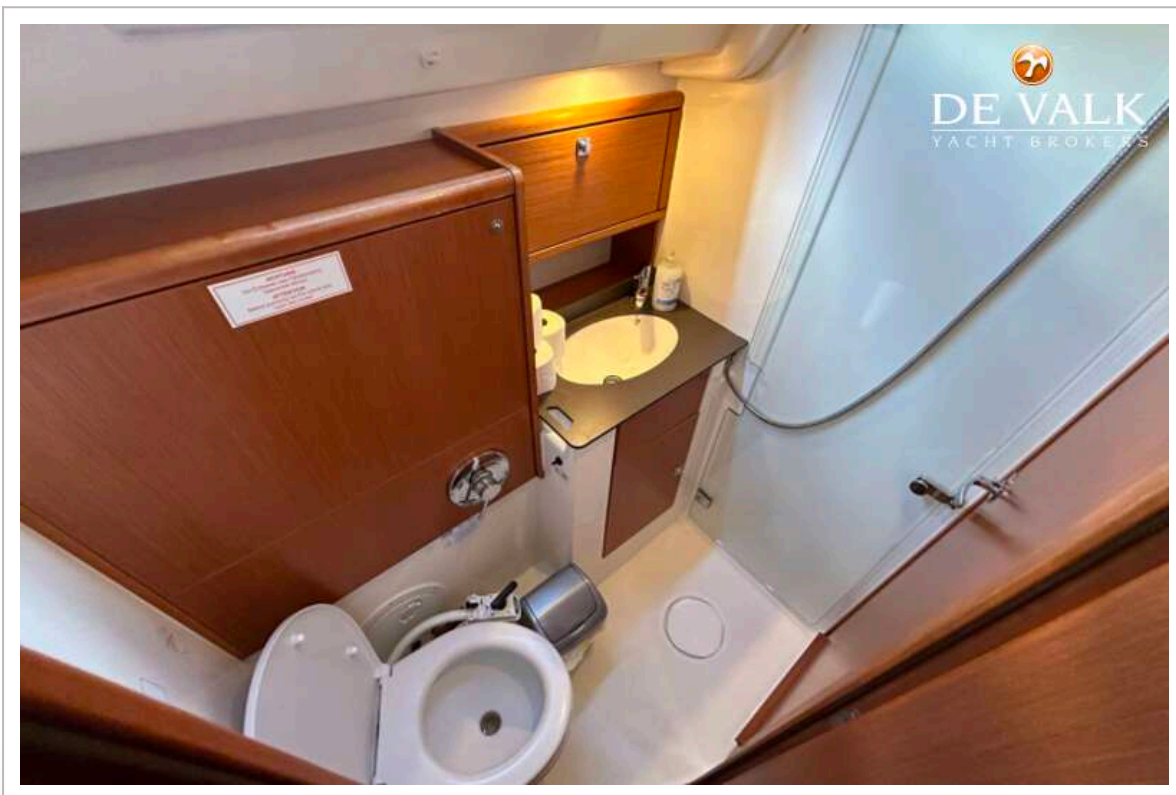

BAVARIA 51 CRUISER