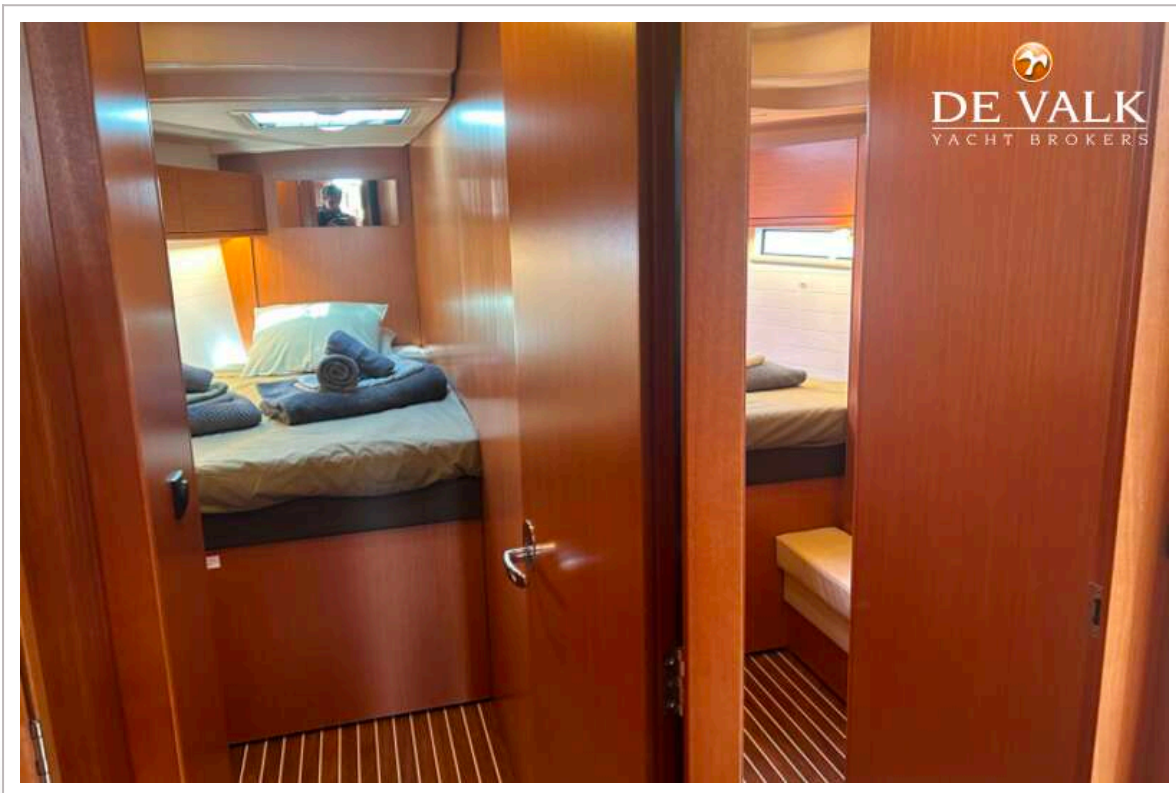

BAVARIA 51 CRUISER