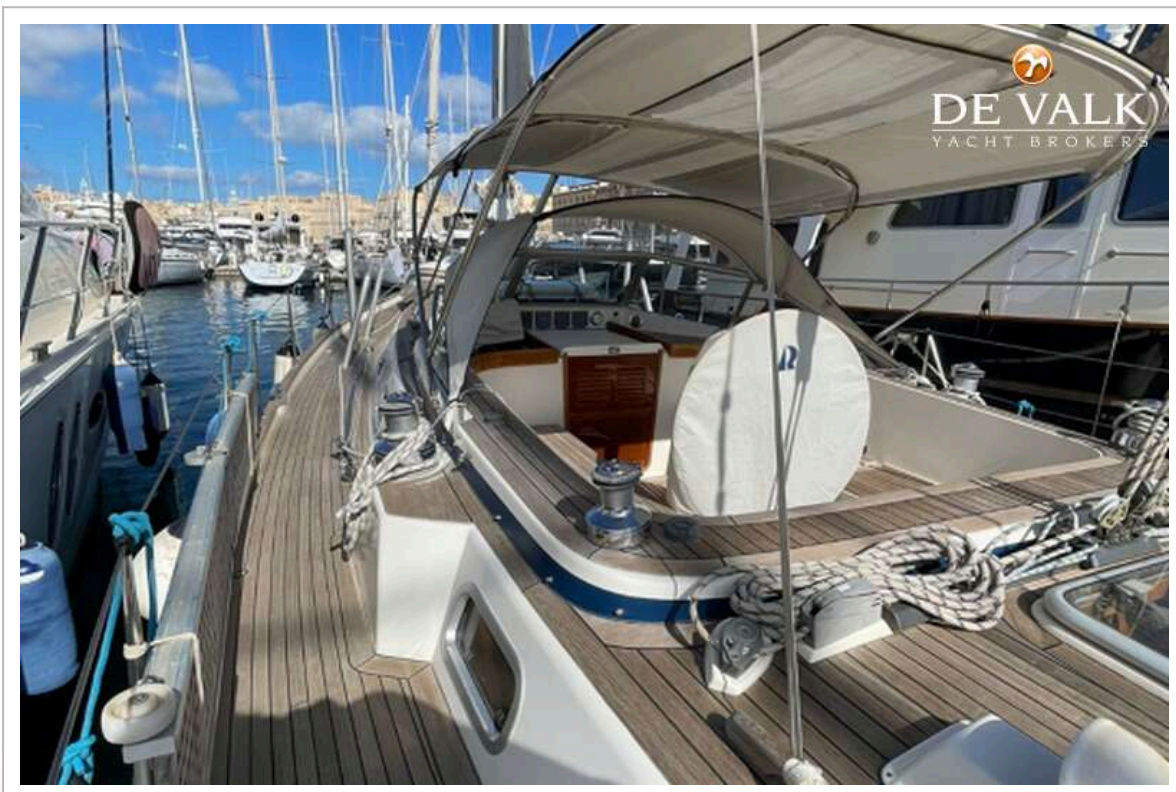

HALLBERG RASSY 43 MK I