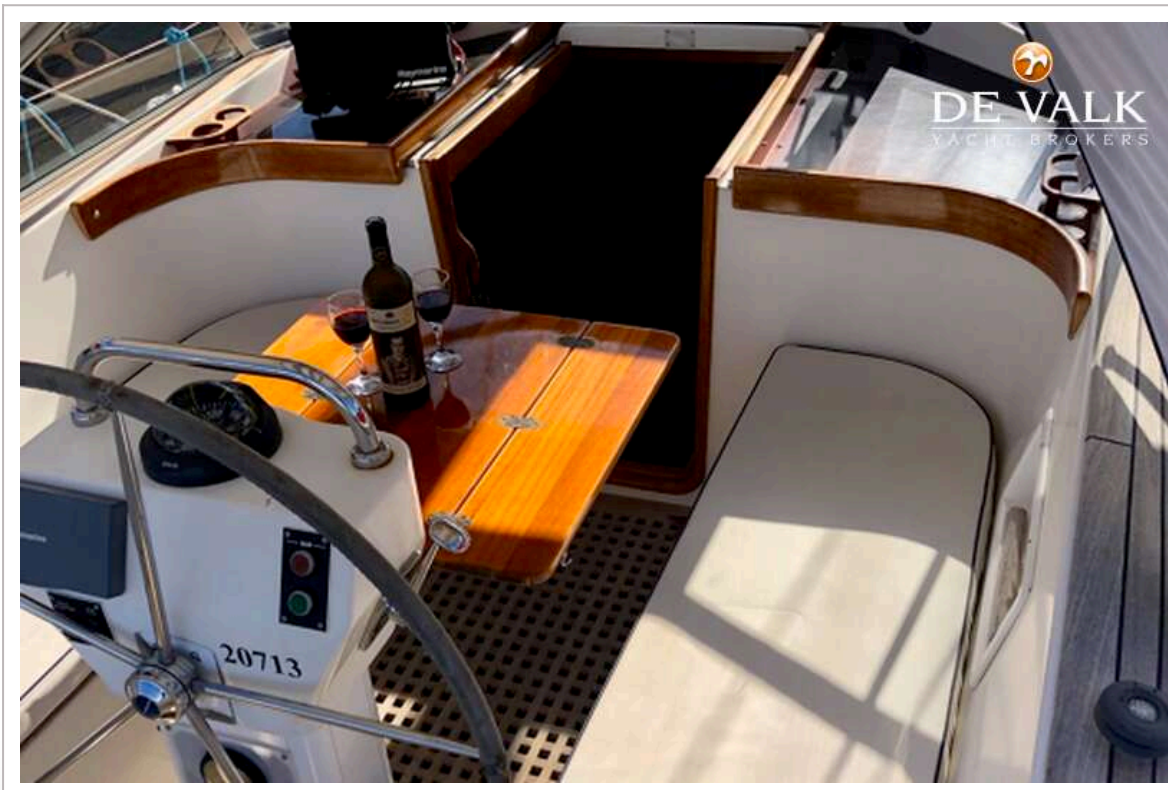

HALLBERG RASSY 43 MK I