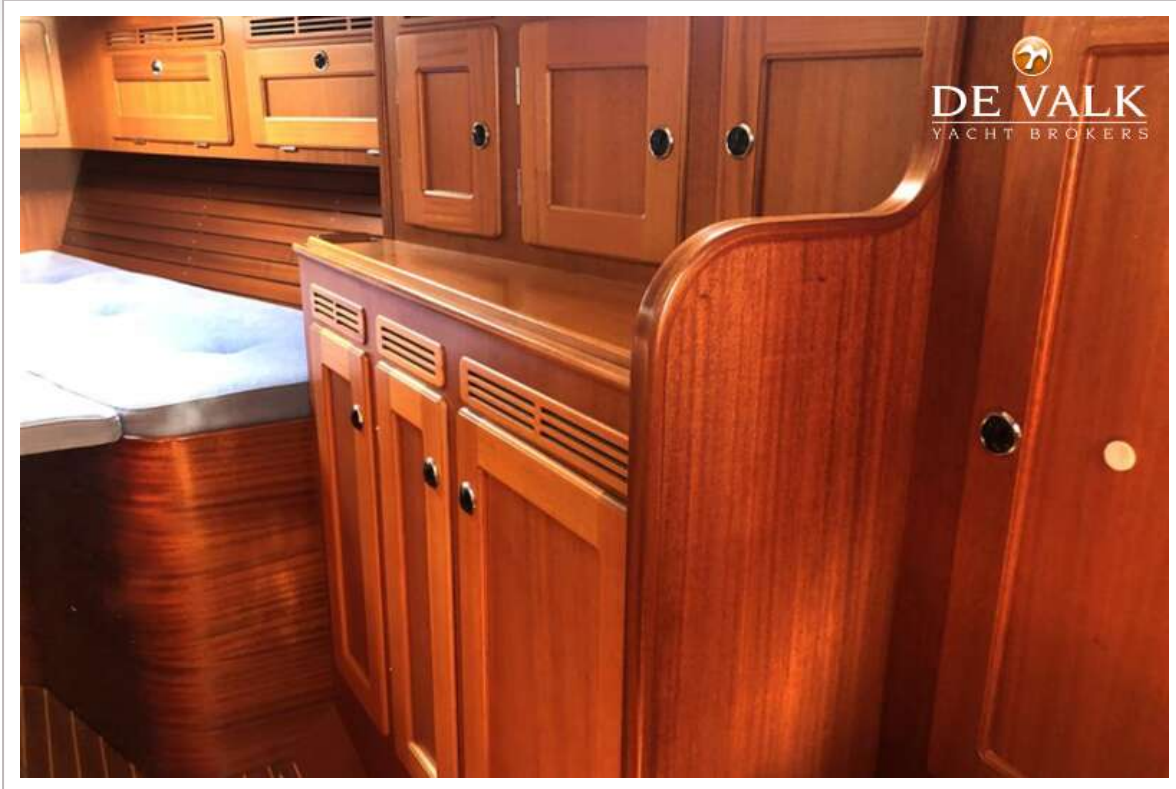

HALLBERG RASSY 43 MK I