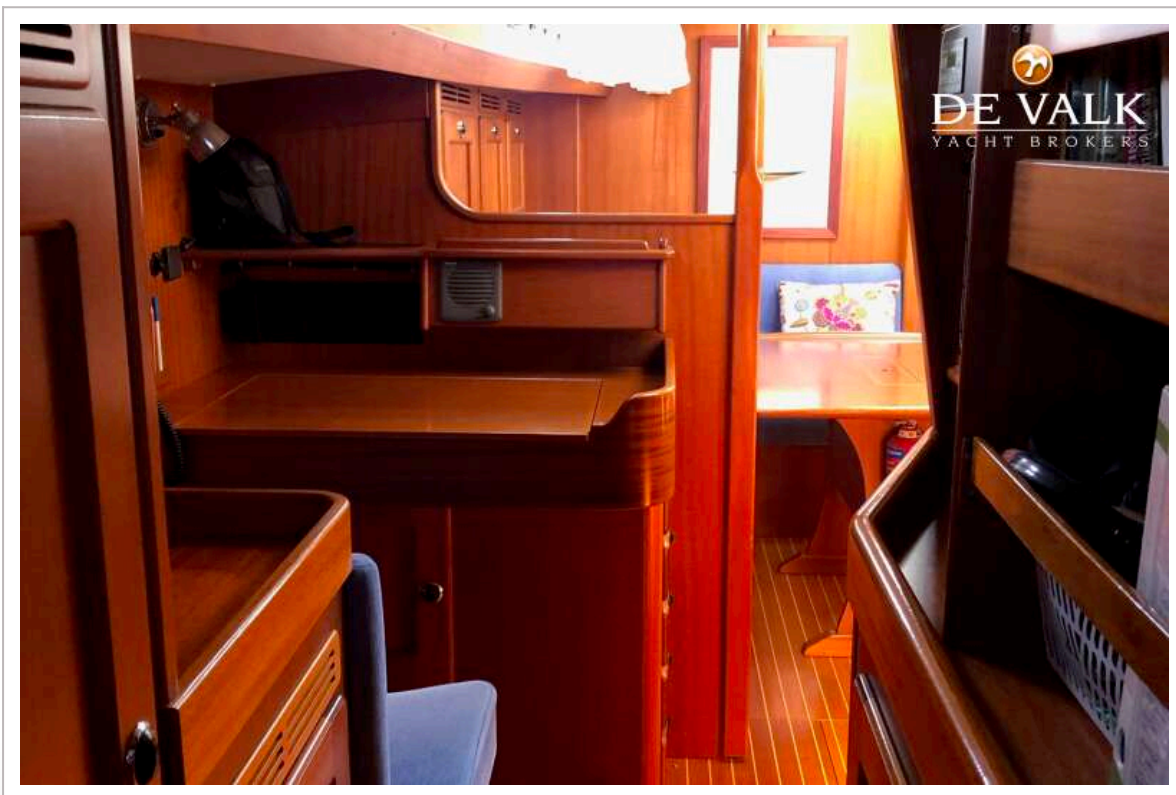

HALLBERG RASSY 43 MK I