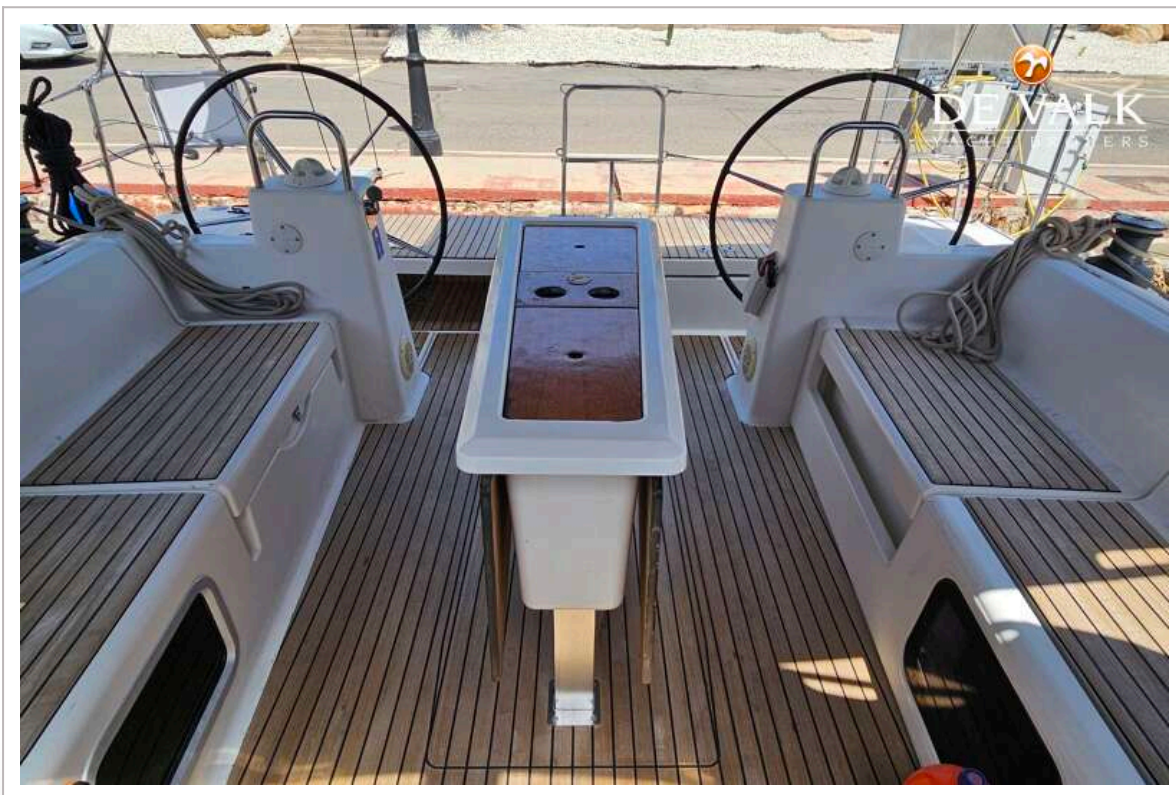

Multifunctionele lieren

val/schoot lieren Lewmar EVO 45 EST 2 Sp (electric)

DUFOUR 460 GRAND LARGE

DUFOUR 460 GRAND LARGE

DUFOUR 460 GRAND LARGE

DUFOUR 460 GRAND LARGE

DUFOUR 460 GRAND LARGE

DUFOUR 460 GRAND LARGE