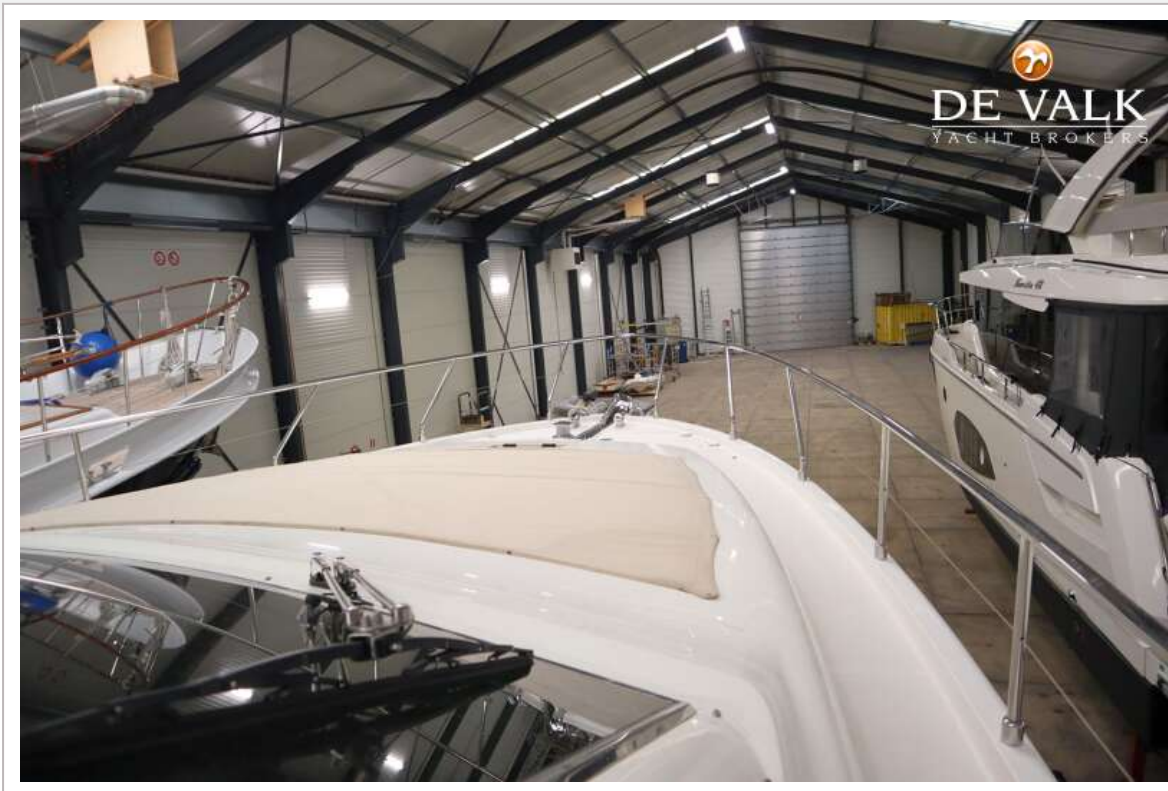

FERRETTI 591