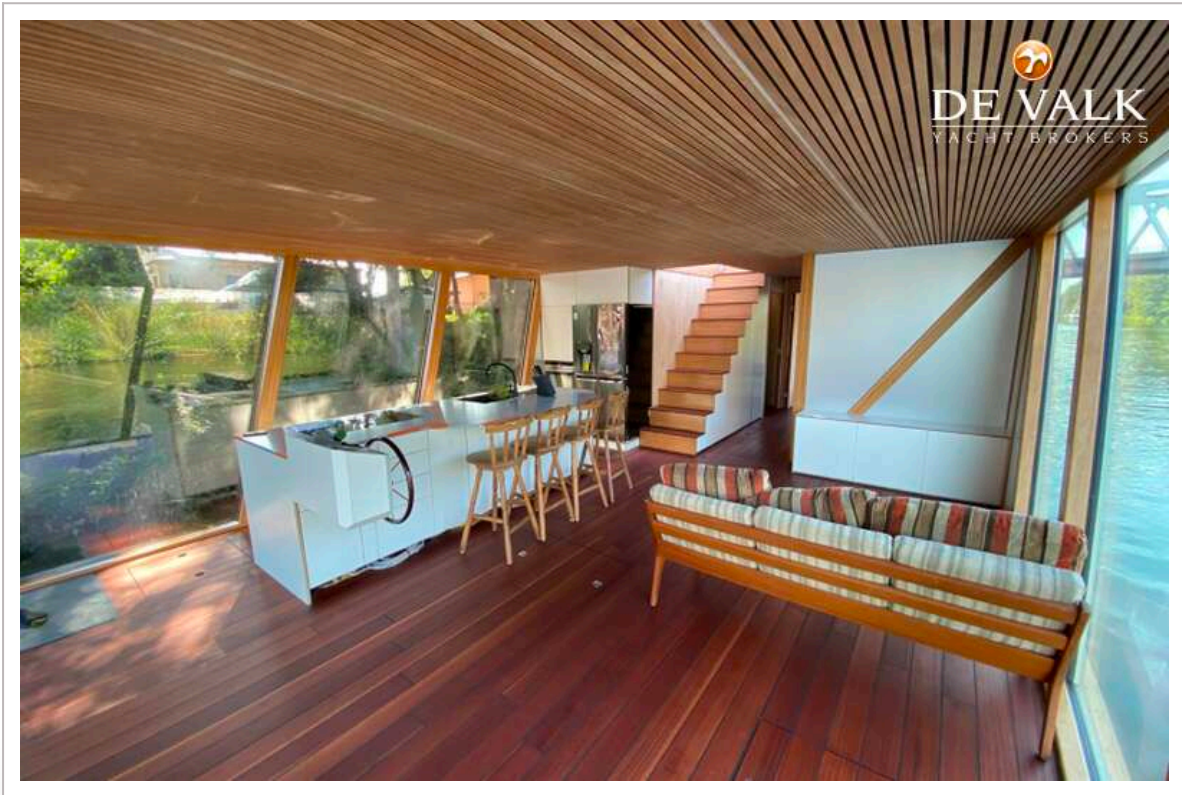

CUSTOM BUILT HOUSEBOAT LUXE MOTOR