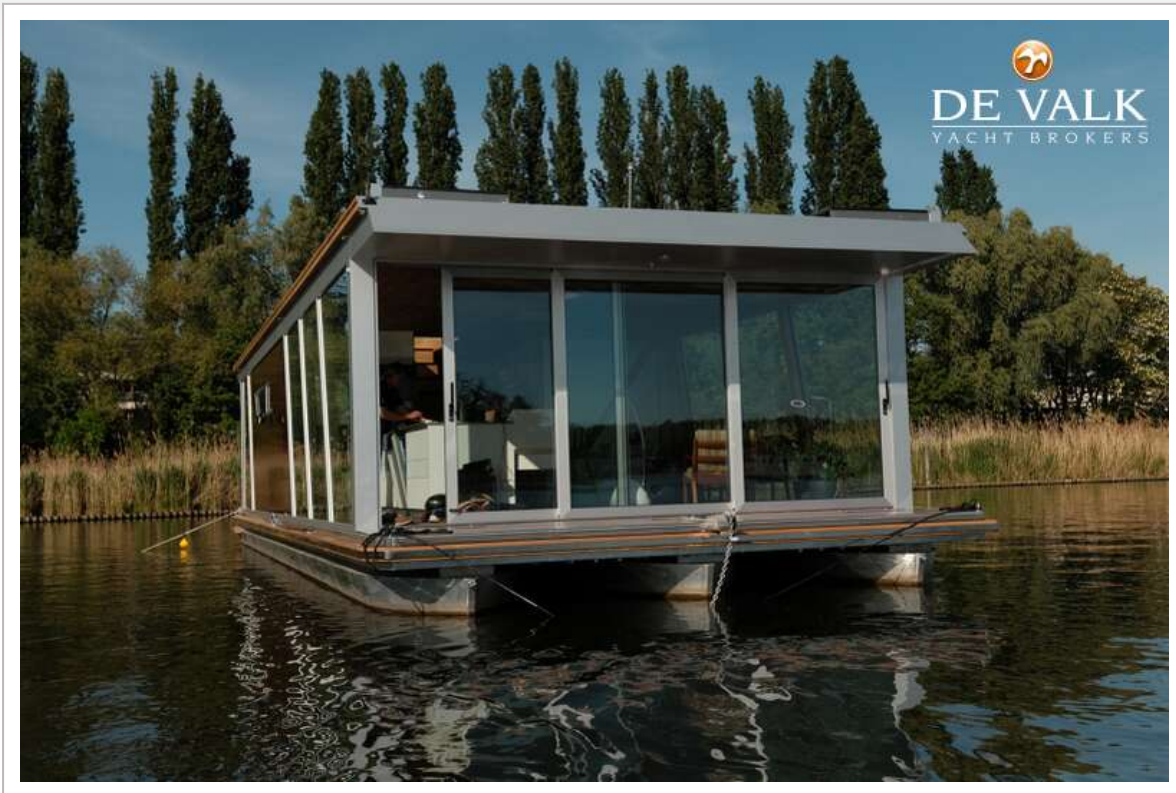

CUSTOM BUILT HOUSEBOAT LUXE MOTOR