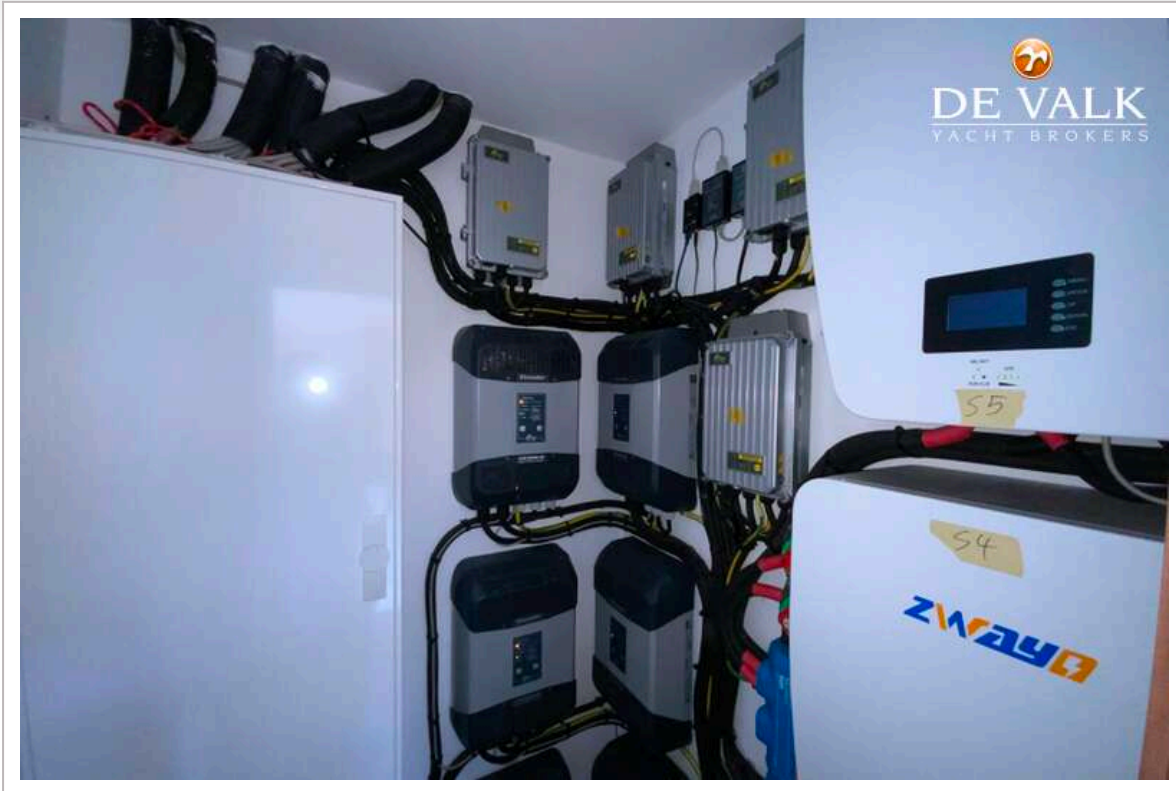

CUSTOM BUILT HOUSEBOAT LUXE MOTOR