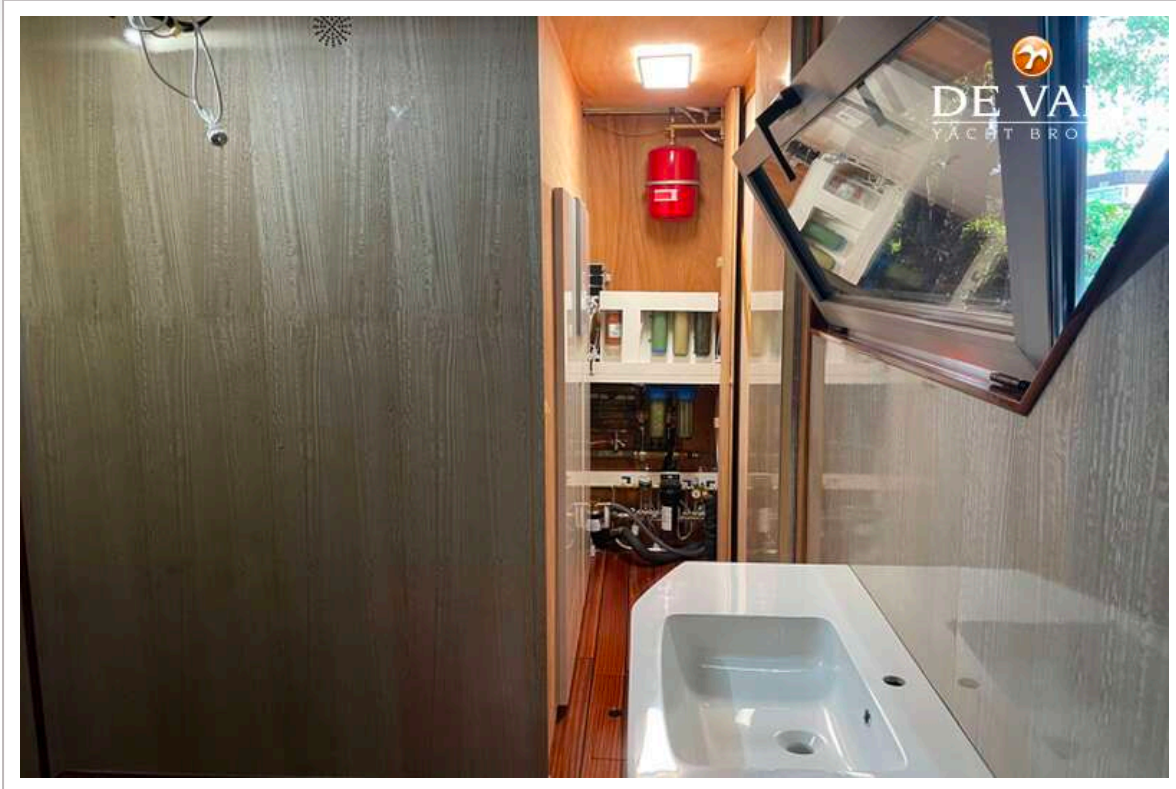

CUSTOM BUILT HOUSEBOAT LUXE MOTOR