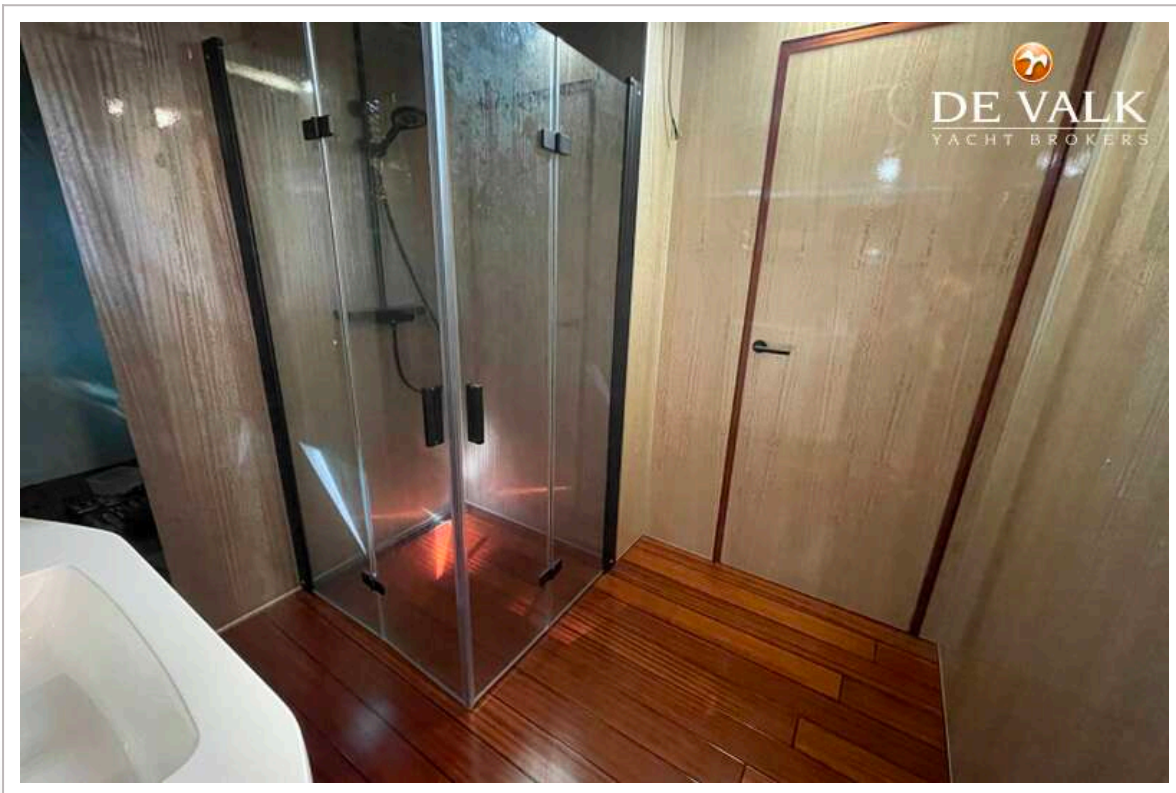

CUSTOM BUILT HOUSEBOAT LUXE MOTOR