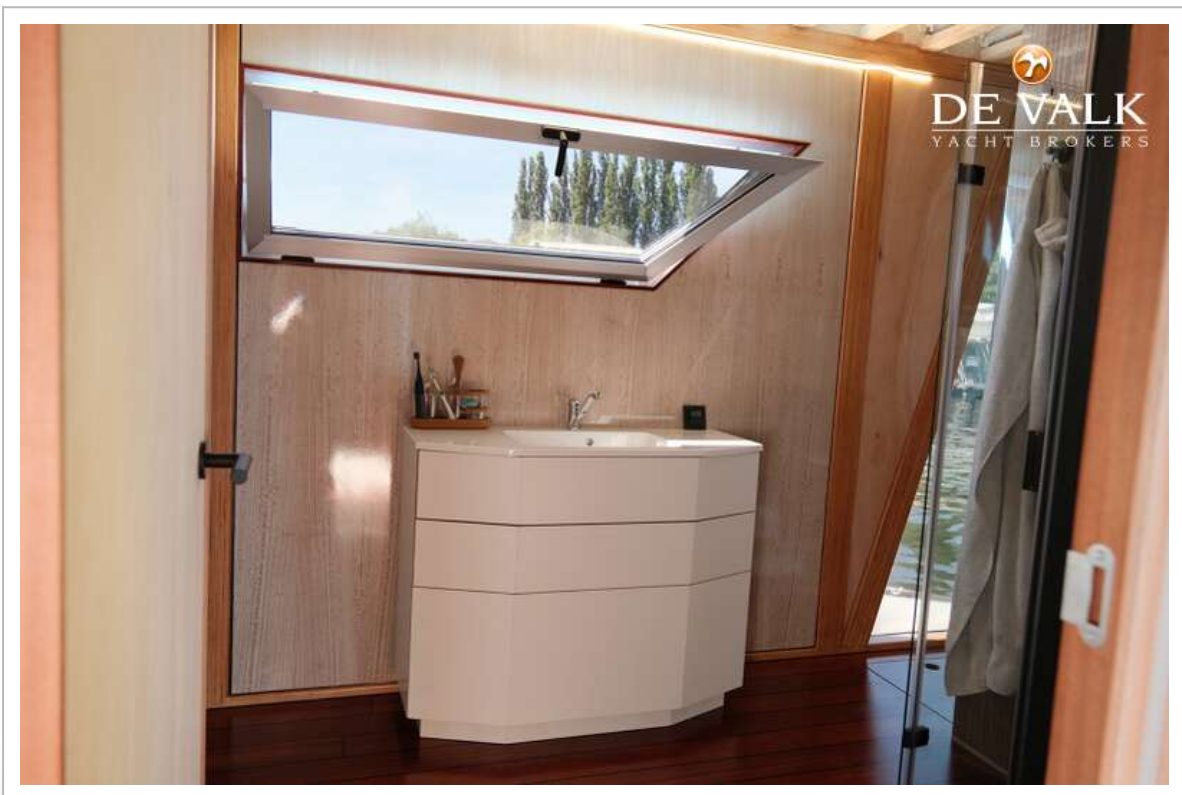

CUSTOM BUILT HOUSEBOAT LUXE MOTOR