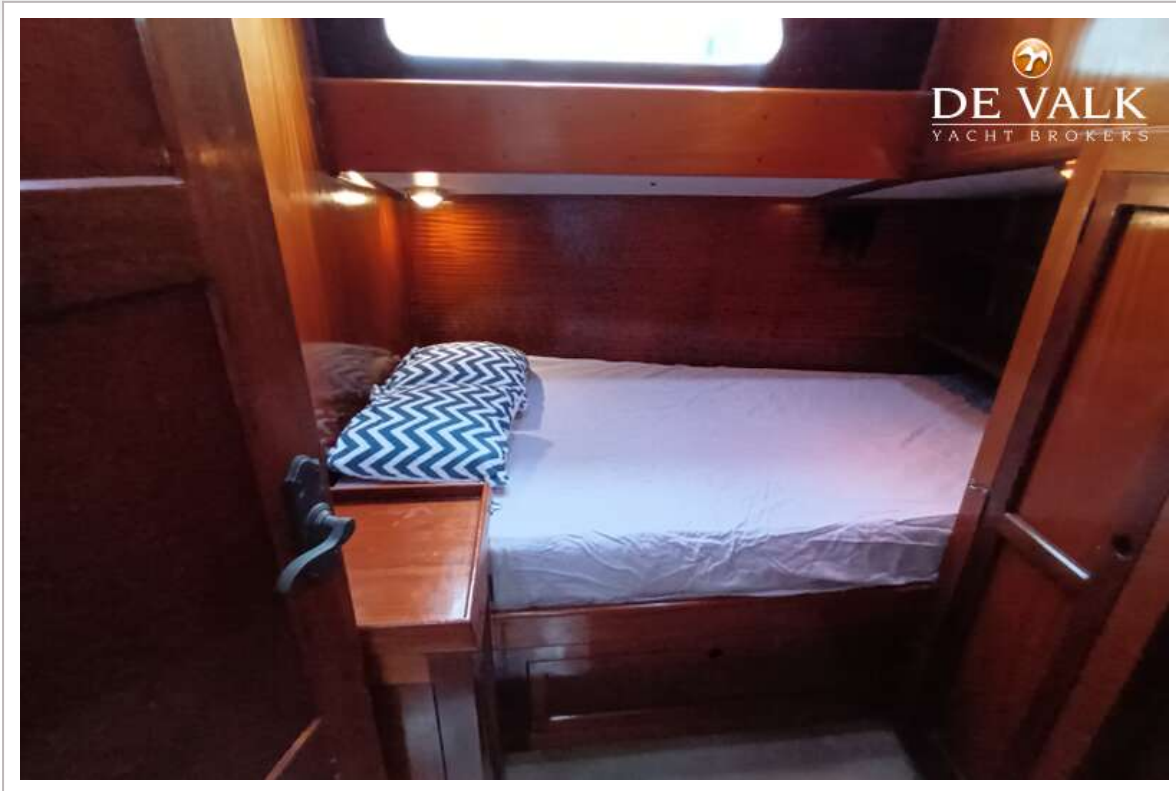

BRUCE ROBERTS 50 (HENRY MORGAN)