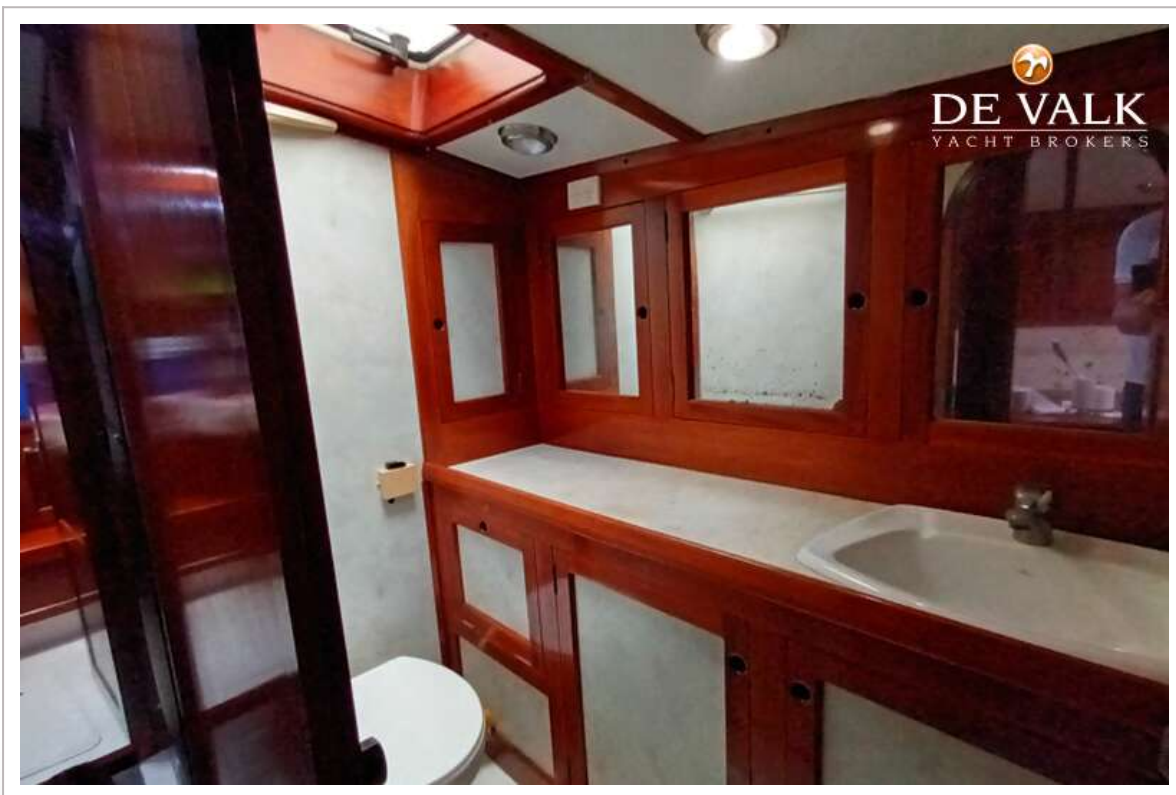

BRUCE ROBERTS 50 (HENRY MORGAN)