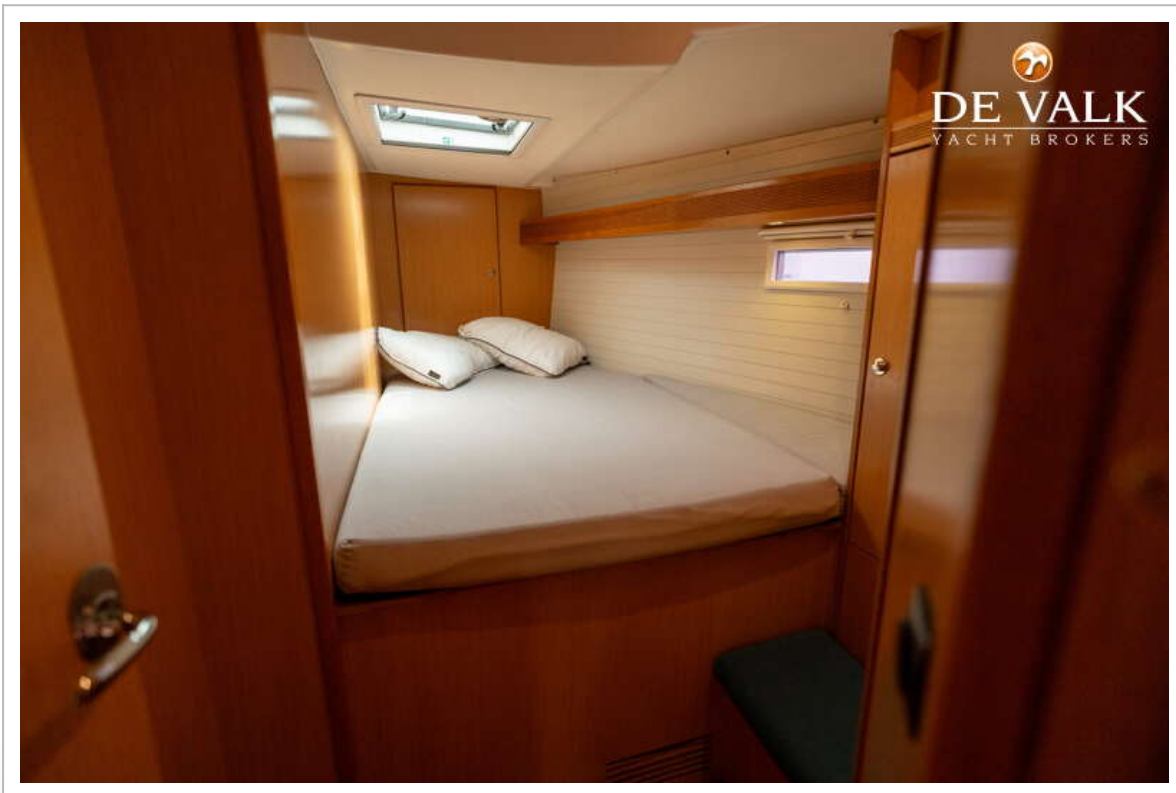

BAVARIA 45 CRUISER