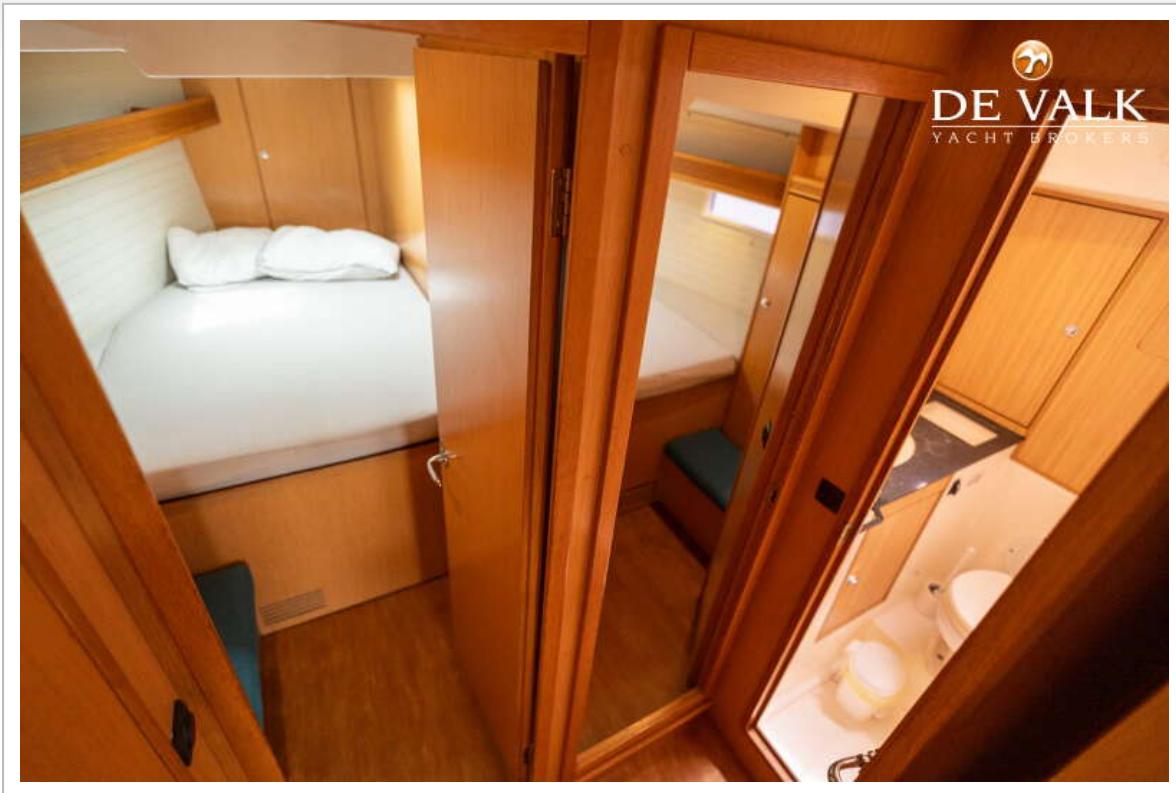

BAVARIA 45 CRUISER