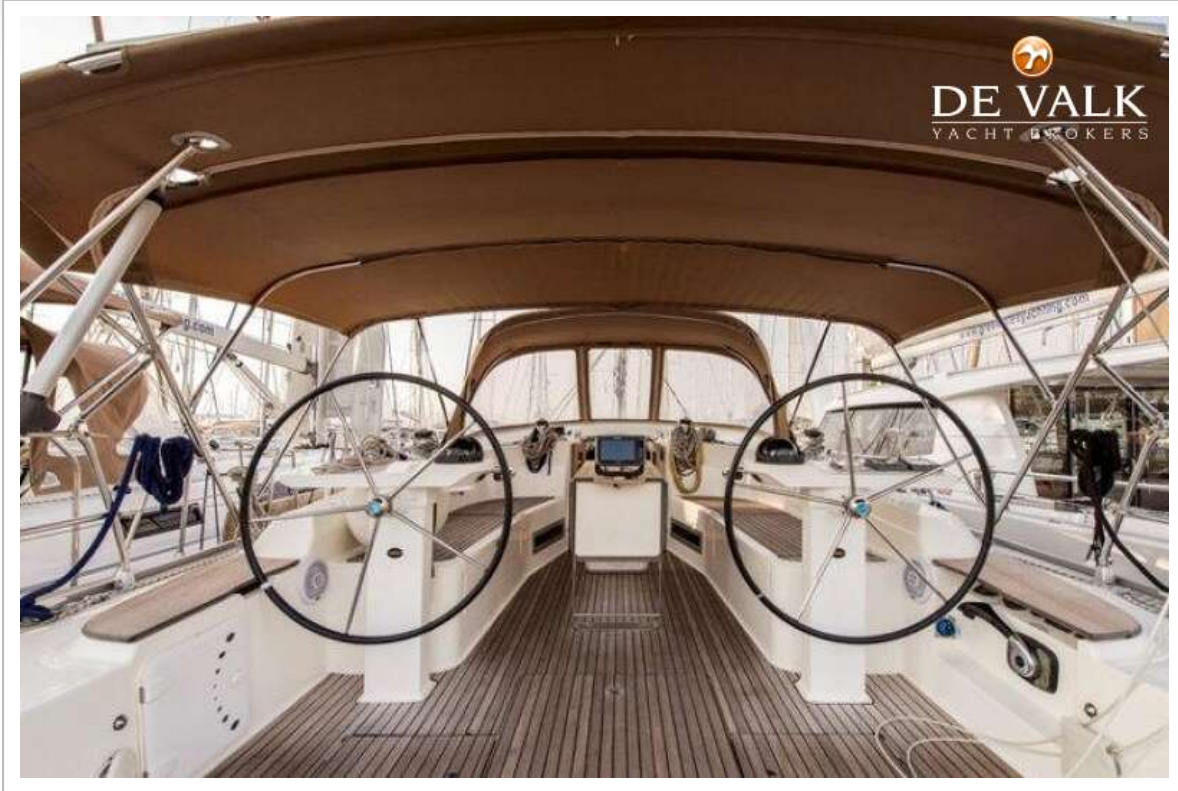

BAVARIA 45 CRUISER