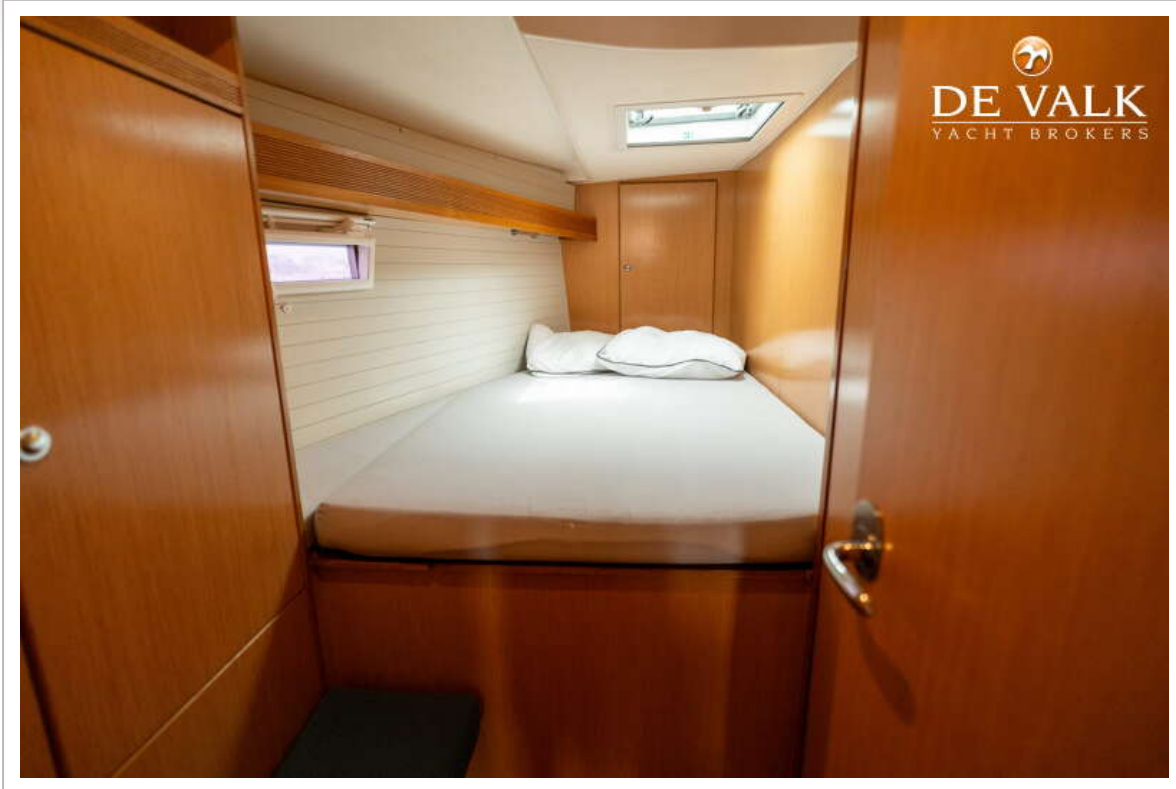

BAVARIA 45 CRUISER