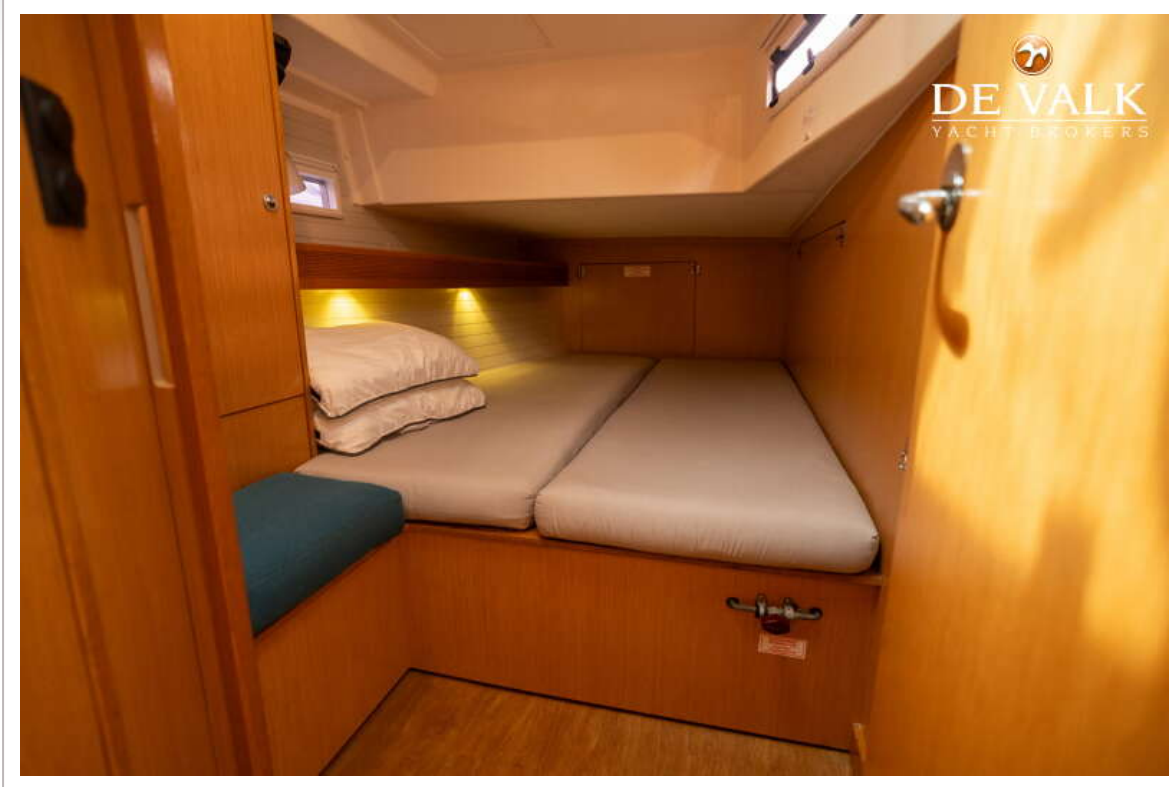

BAVARIA 45 CRUISER