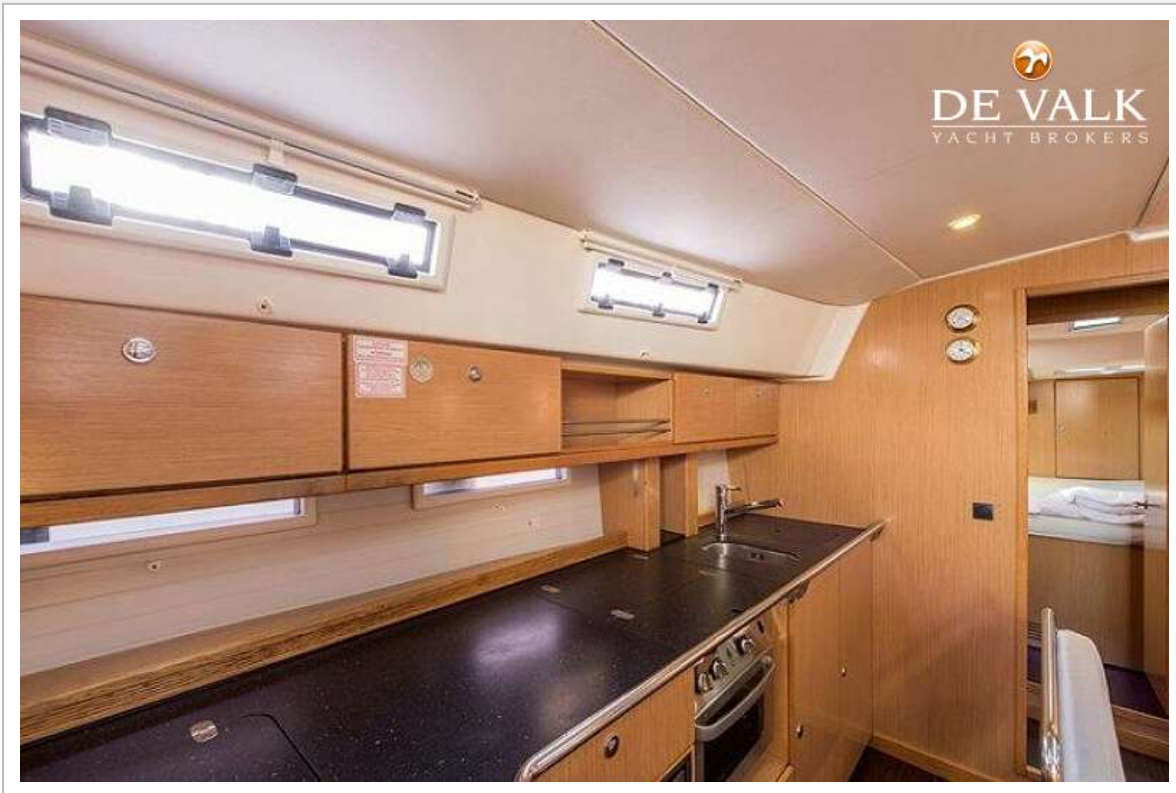

BAVARIA 45 CRUISER