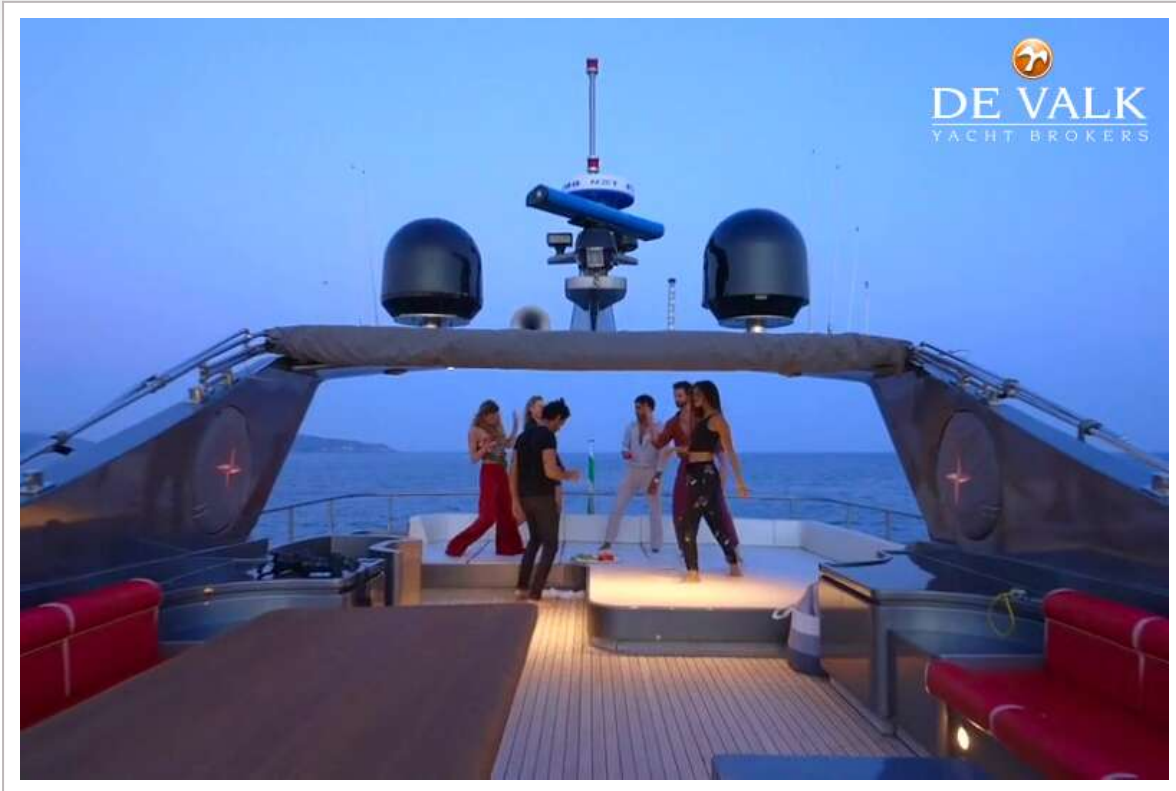

ADMIRAL YACHTS 34