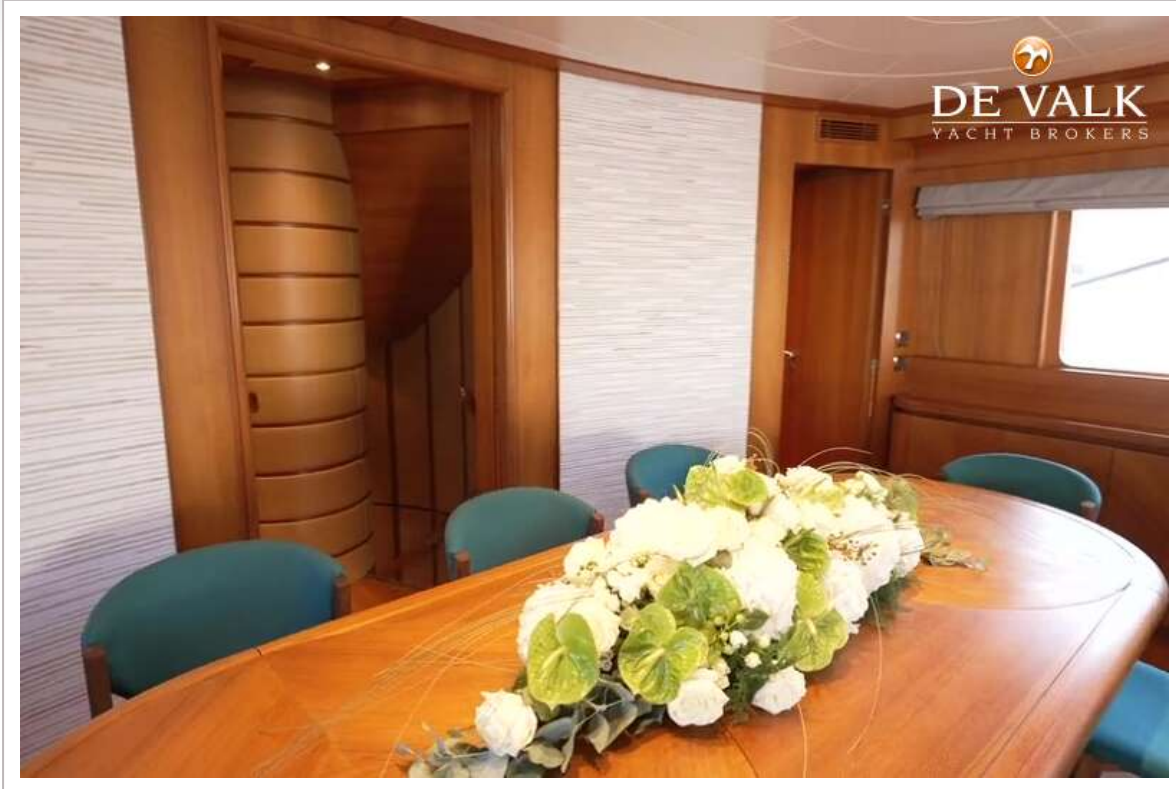

ADMIRAL YACHTS 34