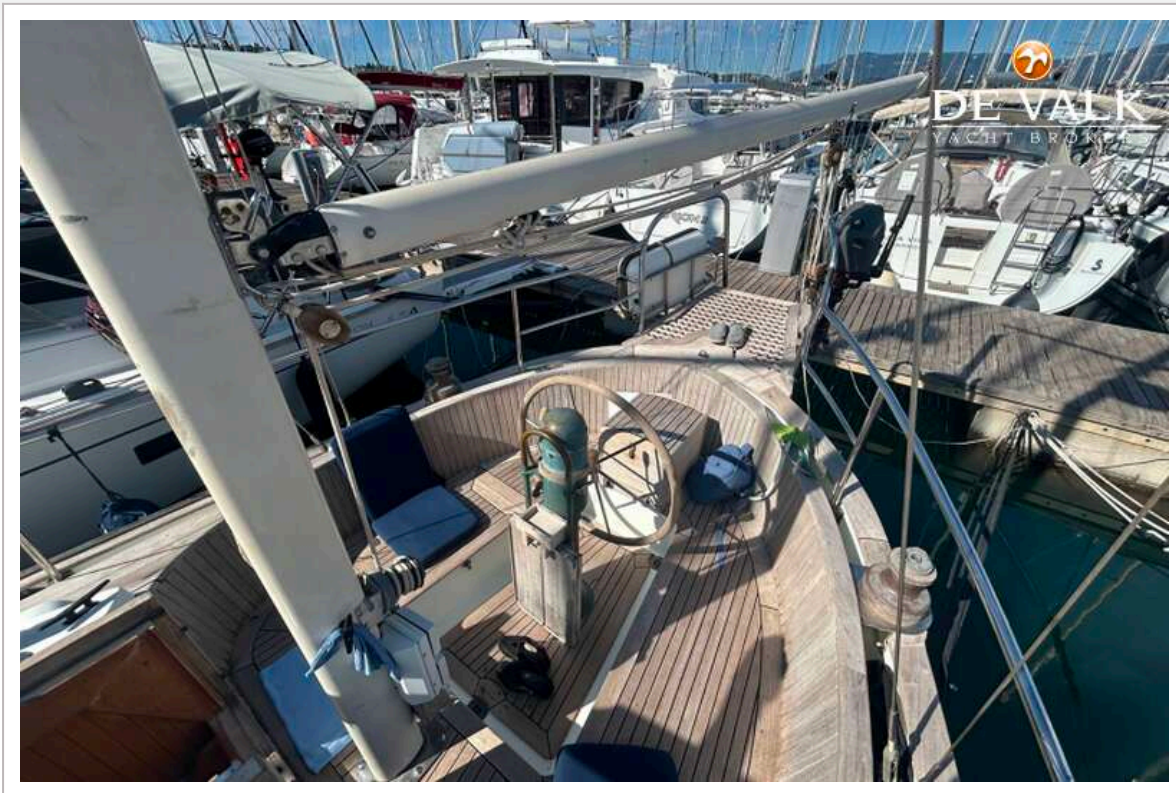

HANS CHRISTIAN 43