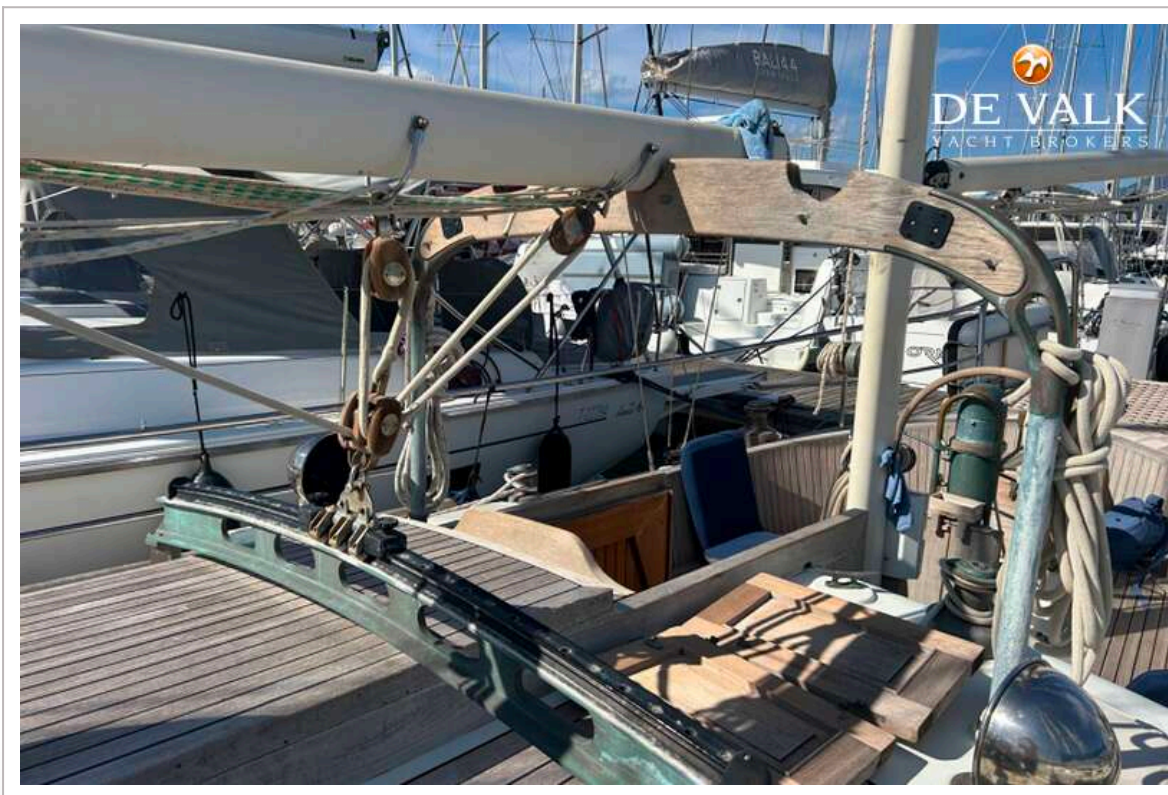

HANS CHRISTIAN 43