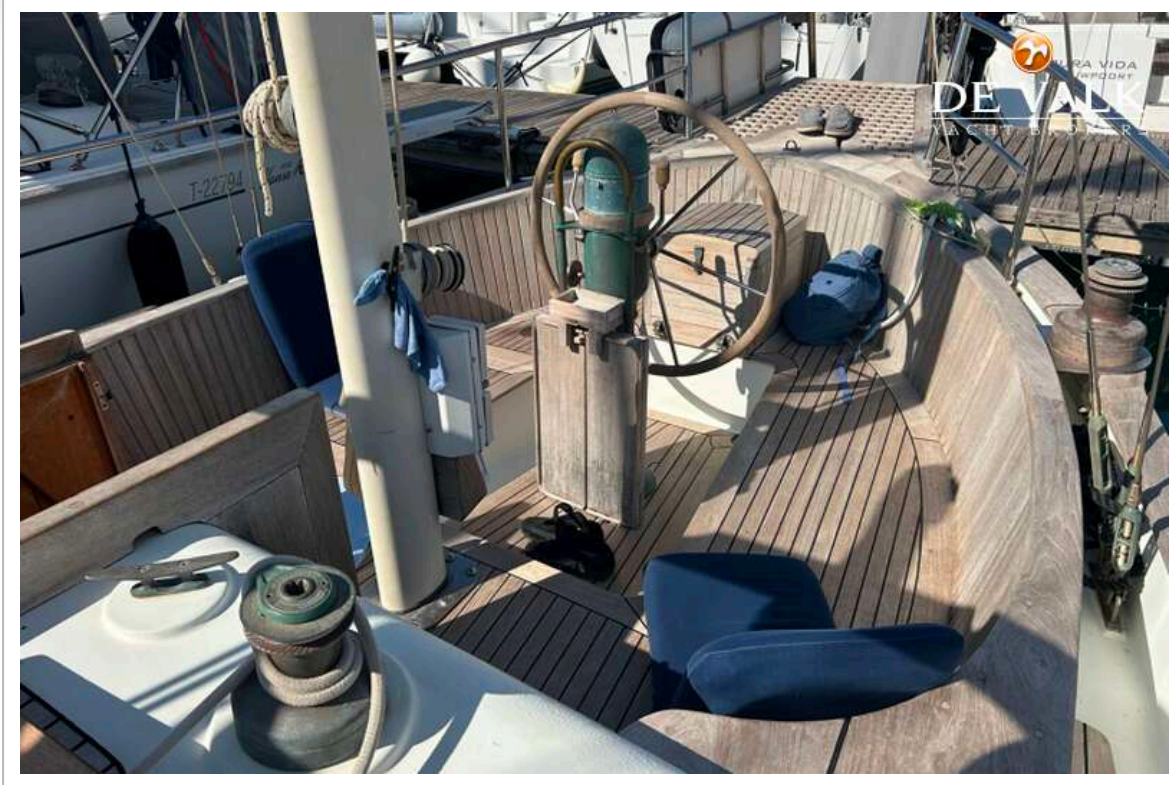

HANS CHRISTIAN 43