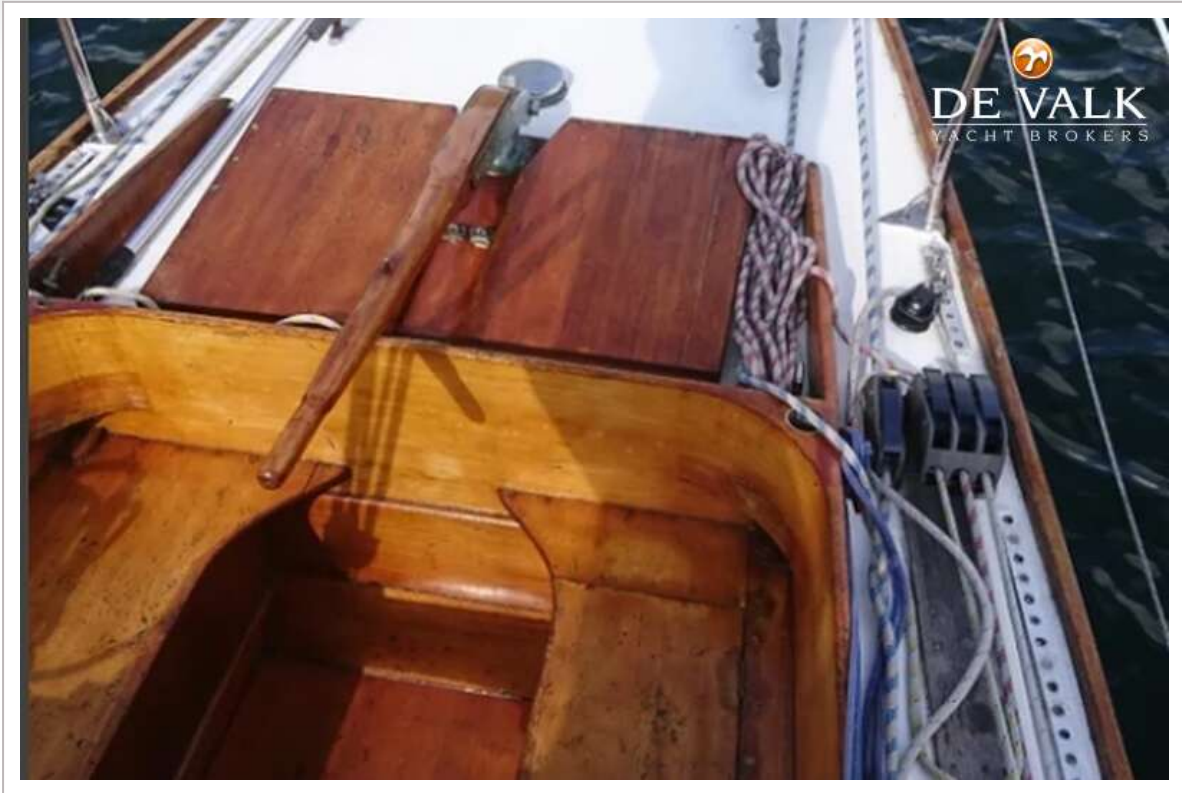

ONE OFF CLASSIC SAILING YACHT