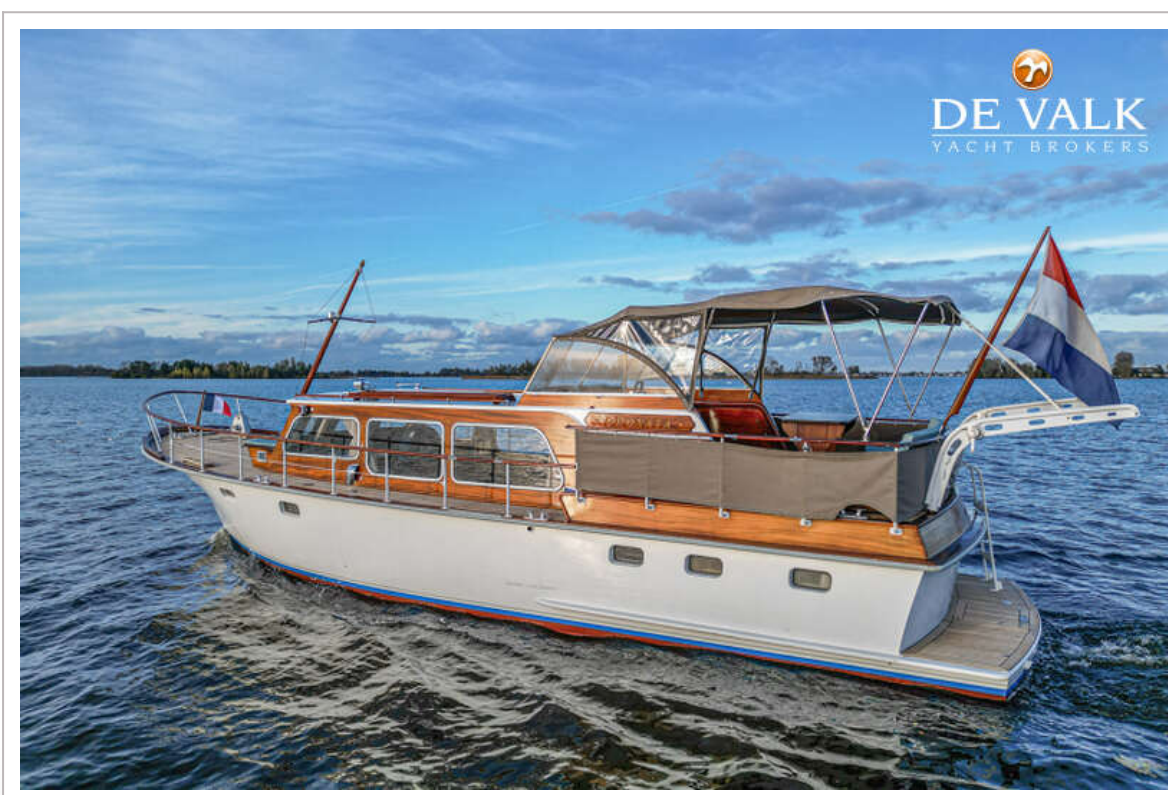

SUPER VAN CRAFT 1160