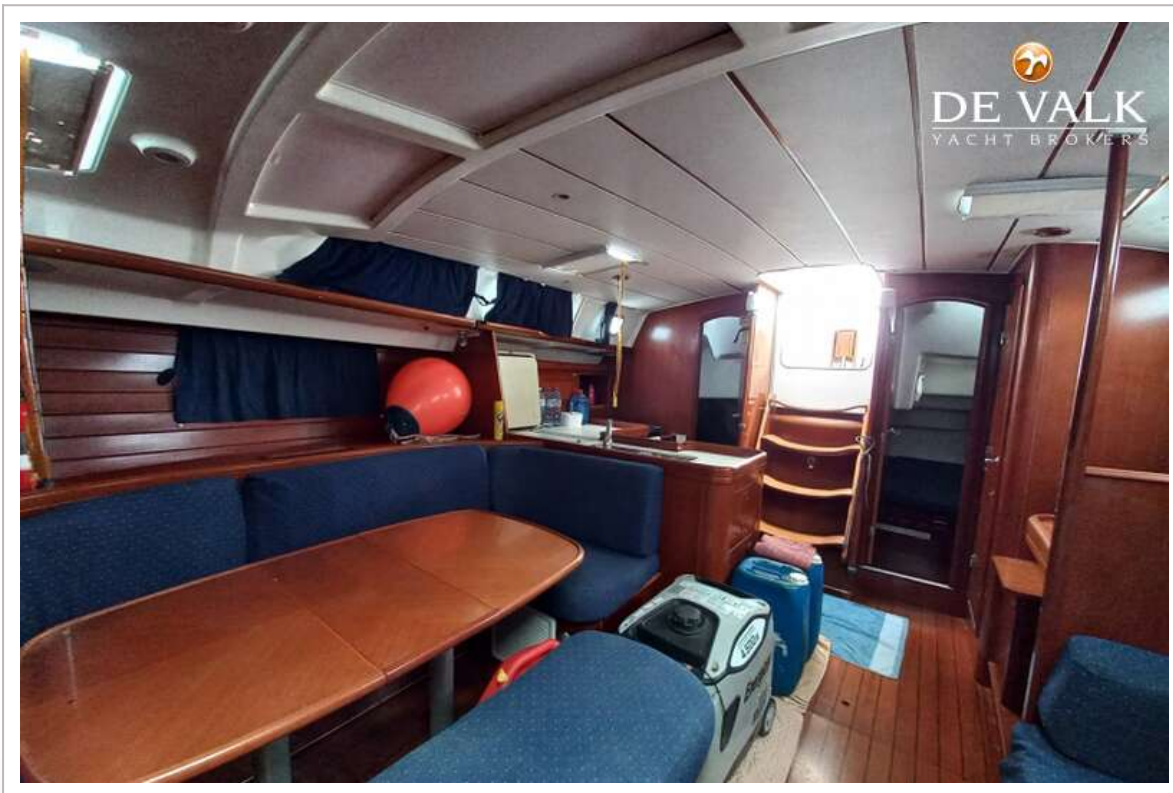

BENETEAU 473