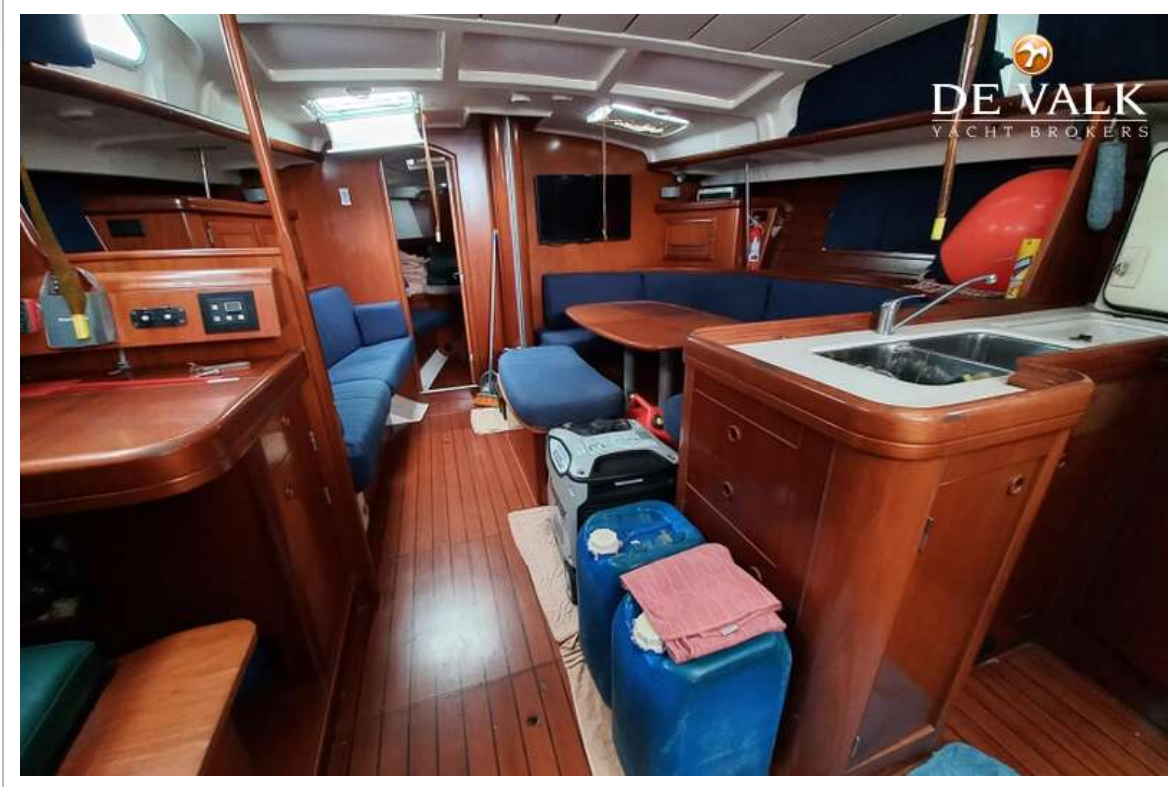

BENETEAU 473