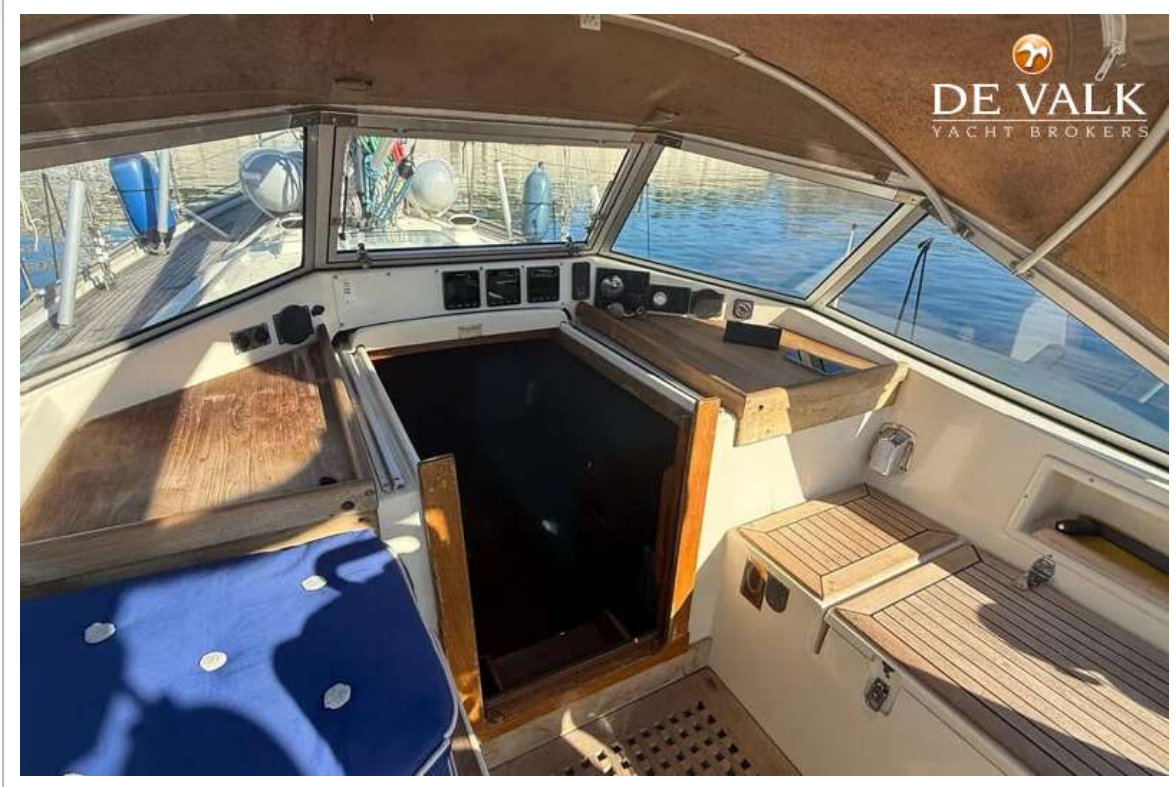

HALLBERG RASSY 352