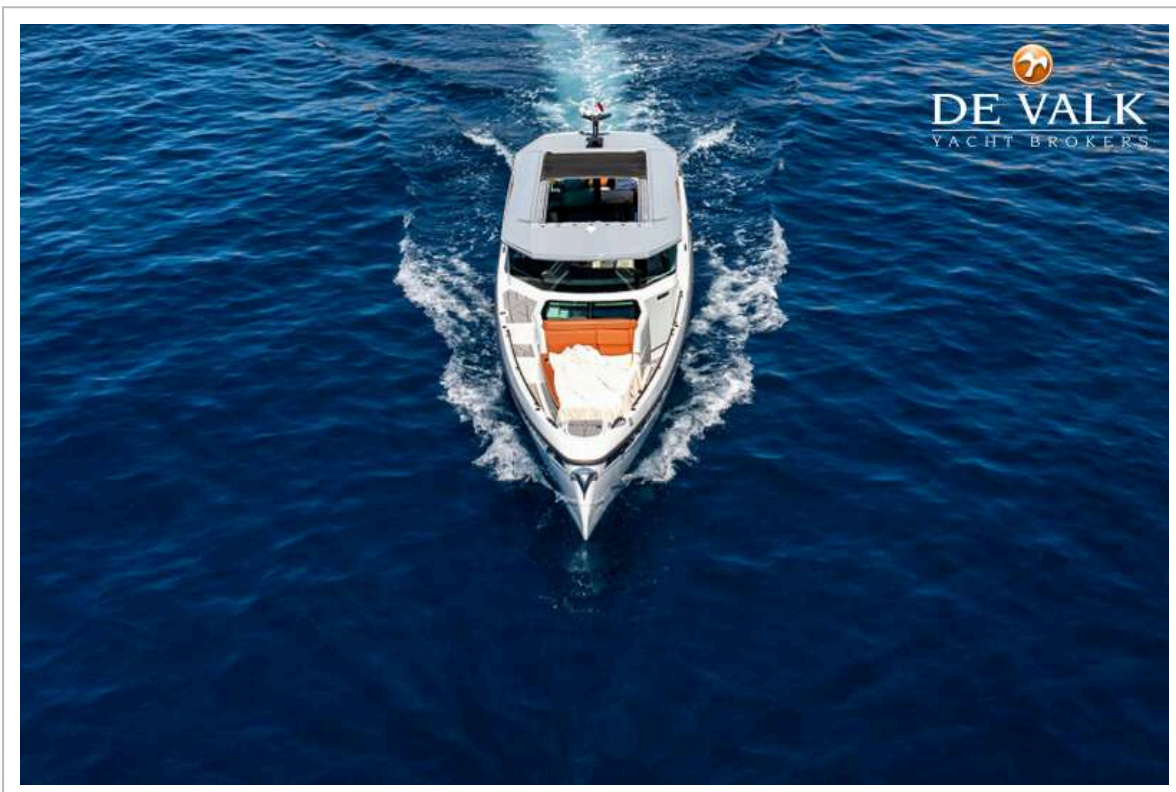

SAXDOR 320 GTC