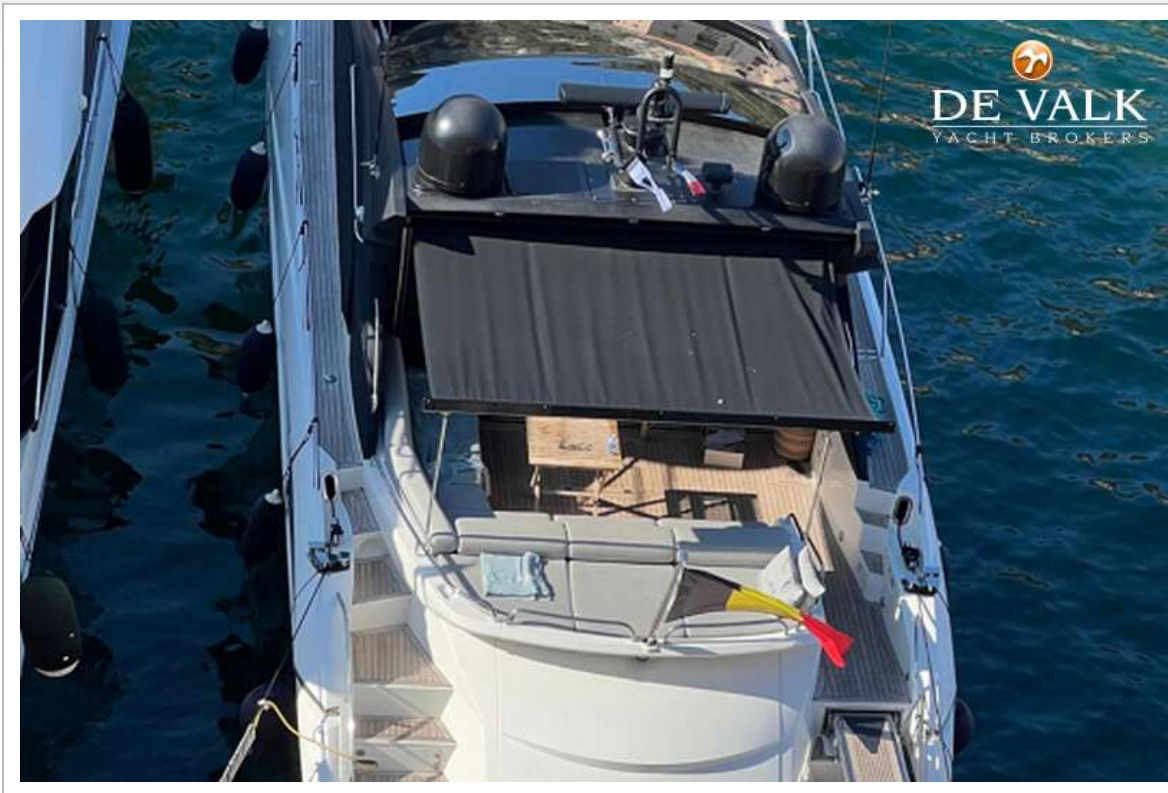

SUNSEEKER PREDATOR 60